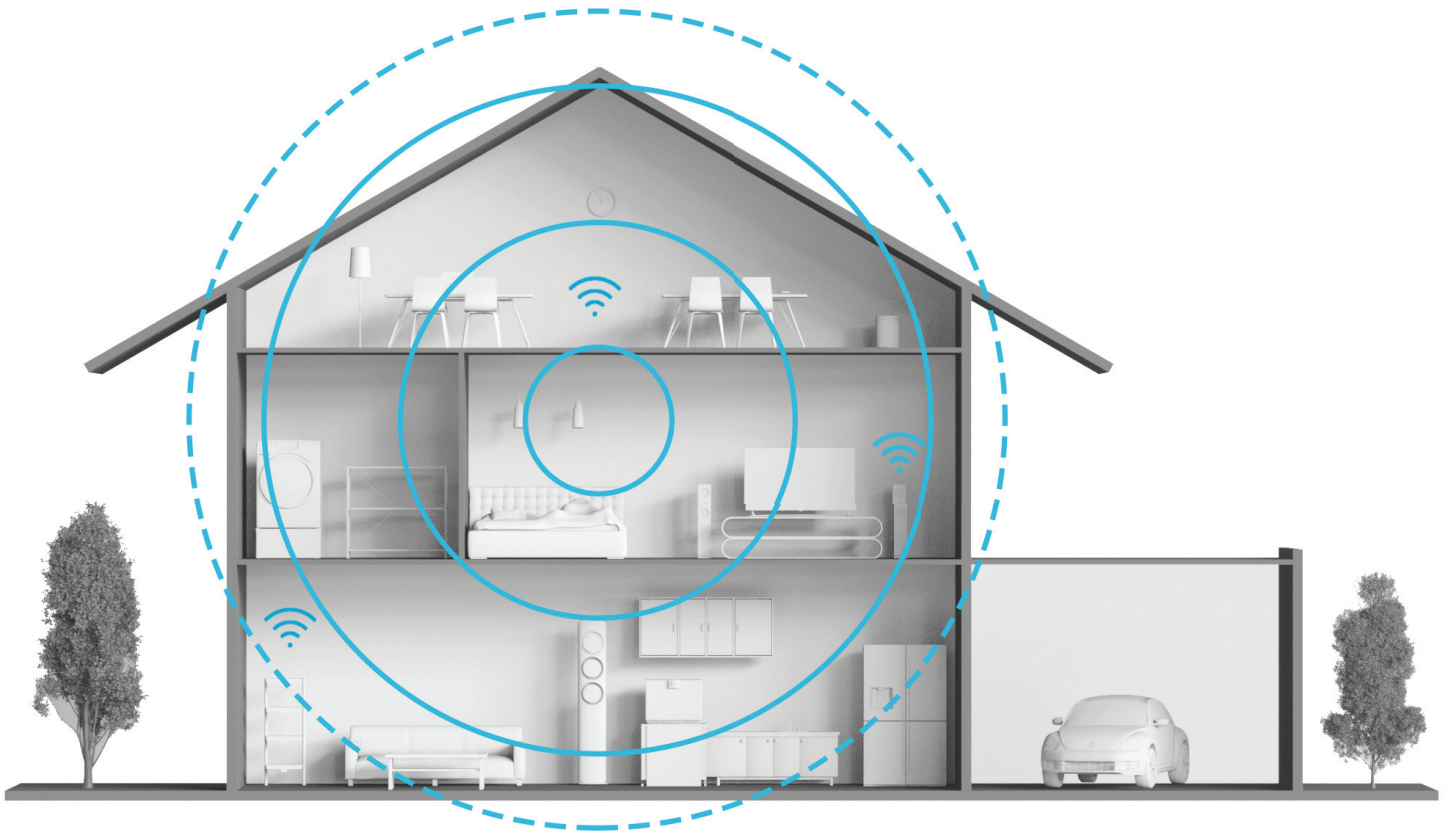

Whole home Wi-Fi. Hub of your smart home.

Take ultimate control of your space with Samsung Connect Home, a Wi-Fi router and a SmartThings hub all in one. Now you can manage your Wi-Fi and all your smart devices from the palm of your hand.

For homes up to 4,500 sq. ft.

Connect Home 3-Pack Mesh System

For daily Wi-Fi use in a larger space

Up to 866 Mbps@5 GHz +

400 Mbps@2.4 GHz (AC1300)

Coverage for homes up to 4,500 sq. ft.*

For homes up to 1,500 sq. ft.

Connect Home Single

For your daily Wi-Fi use.
Connect up to five units depending
on the size of your home.

Up to 866 Mbps@5 GHz +

400 Mbps@2.4 GHz (AC1300)

Coverage for homes up to 1,500 sq. ft.*

Connect Home PRO

Works as a SmartThings Hub

Connect compatible cameras, lights, voice
assistants and more to control your home

Secure System

Keep your Wi-Fi network safe
and secure

*Actual coverage will vary based on home construction and layout.