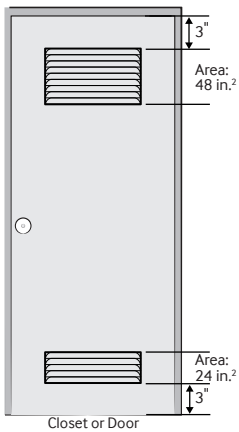

WA50M7450AP

SAMSUNG

Samsung Top-Load Washer

5.0 cu. ft. Capacity DOE

Installation Specifications

Alcove or closet installation

Recessed Area

Side View Confined

Minimum clearances for closets and alcoves:

Sides – 1"
Top – 21"
Rear – 6"
Closet Front – 2"

If the washer and dryer are installed together, the closet front must have at least a 72-inch² unobstructed air opening. Your washer alone does not require a specific air opening.

Product Dimensions & Weight (WxHxD)

Dimensions: 27" x 45" x 29⁵/₁₆"
Weight: 141.1 lbs

Shipping Dimensions & Weight (WxHxD)

Dimensions: 29¹/₂" x 47³/₄" x 31"
Weight: 152.1 lbs

Color	Model #	UPC Code
Platinum	WA50M7450AP	887276196404