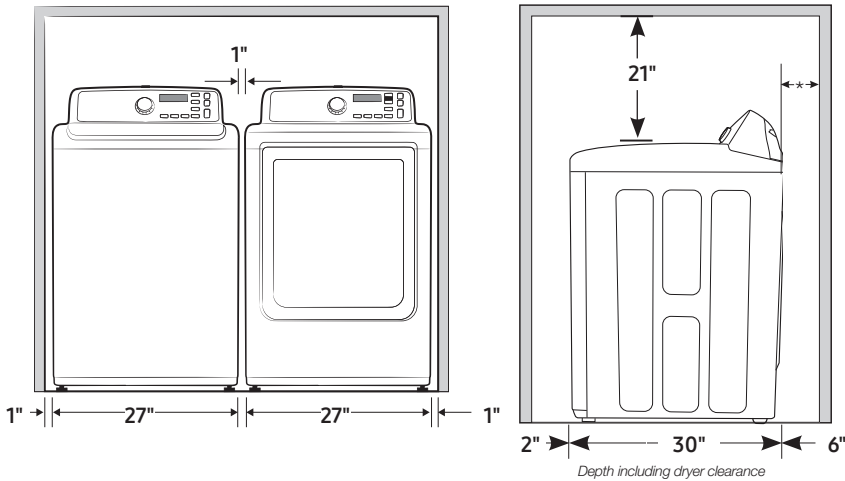

WA50M7450AP

SAMSUNG

Samsung Top-Load Washer

5.0 cu. ft. Capacity DOE

Installation Specifications

Alcove or closet installation

Recessed Area

Side View Confined

Product Dimensions & Weight (WxHxD)

Dimensions: 27" x 45" x 29⁵/₁₆"
Weight: 141.1 lbs

Shipping Dimensions & Weight (WxHxD)

Dimensions: 29¹/₂" x 47³/₄" x 31"
Weight: 152.1 lbs

Color	Model #	UPC Code
Platinum	WA50M7450AP	887276196404