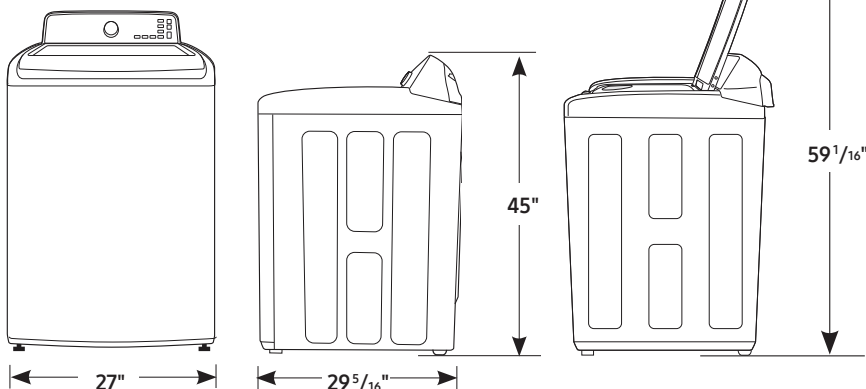

Dimensions

11 Preset Wash Cycles:

Normal, Bedding/WaterProof, Heavy Duty, Permanent Press, Brilliant Whites, Active Wear, Delicates/Hand Wash, Quick Wash, Rinse and Spin, Spin Only, Deep Wash

7 Options:

Self Clean, Delay End, Pre Soak, Extra Rinse, Sound On/Off, Child Lock, Smart Care

5 Temperature Settings:

Hot, Warm, Eco Warm, Cold, Cool

4 Spin Settings:

High, Medium, Low, No Spin

3 Soil Settings:

Heavy, Normal, Light

2 Sound Level Settings:

On/Off

Dispenser Trays:

Main Wash, Softener, Bleach (Auto)

Warranty

One (1) Year Parts and Labor
Three (3) Years Stainless Steel Drum (Part Only)
Ten (10) Years Direct Drive Motor (Part Only)

Product Dimensions & Weight (WxHxD)

Dimensions: 27" x 45" x 29⁵/₁₆"
Weight: 141.1 lbs

Shipping Dimensions & Weight (WxHxD)

Dimensions: 29¹/₂" x 47³/₄" x 31"
Weight: 152.1 lbs

Color	Model #	UPC Code
Platinum	WA50M7450AP	887276196404

Matching Dryer (Electric/Gas)

Platinum	DVE50M7450P	887276223674
Platinum	DVG50M7450P	887276223681