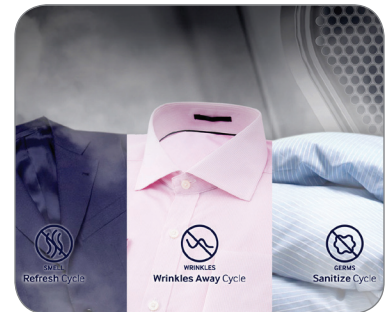

DVG60M9900V

SAMSUNG

Samsung FlexDry™ Dryer

7.5 cu. ft. Capacity DOE

Signature Features

FlexDry™

- Two dryers in one lets you dry delicates and everyday garments at the same time.

Delicate Dryer

- Flat dry delicates, sweaters, and accessories to prevent items from shrinking and fabric damage.

Multi-Steam Technology

- Steam away wrinkles, odors, bacteria, and static.

Available Colors

Black Stainless Steel (shown)

White

FlexDry™ with Delicate Dryer

Multi-Steam Technology

Tumble Dryer Features

- Steam
- Vent Sensor
- Wi-Fi Connectivity
- Eco Dry
- Sensor Dry
- Smart Care
- Touch Controls
- Stainless Steel Drum
- 12 Preset Dry Cycles
- 11 Options
- 5 Temperature Settings
- Interior Drum Light
- Ice Blue LED Display

Convenience

- Child Lock
- Filter Check Indicator
- Door Lock

Delicate Dryer Features

- Wi-Fi Connectivity
- Smart Care
- Drying Rack
- 4 Preset Dry Cycles
- 7 Options

Convenience

- Child Lock

DVG60M9900V

SAMSUNG