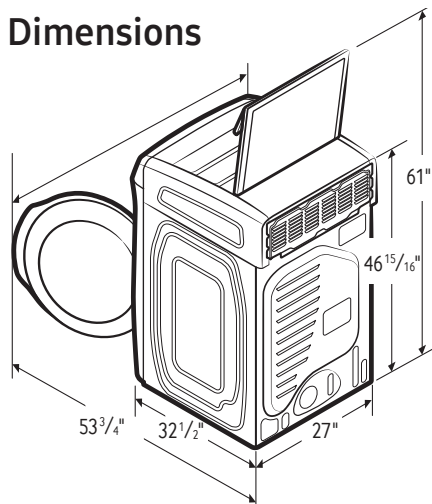

Samsung FlexDry™ Dryer

7.5 cu. ft. Capacity DOE

Installation Specifications

If the washer and dryer are installed together or the dryer alone, the closet front must have two unobstructed air openings for a combined minimum total area of 72-inch.² Your washer alone does not require a specific air opening.

Alcove or closet installation

Minimum Clearance for Closet and Alcove Installations:

*Required spacing (External exhaust elbow may require additional space.)

Installation with pedestal

Dimensions

3-Way Venting

Shipping Dimensions & Weight (WxHxD)

Dimensions: 29⁹/₁₆" x 50¹/₄" x 34¹¹/₁₆"

Weight: 178 lbs

Electric

Model #	UPC Code
Black Stainless Steel DVE60M9900V	887276197562
White DVE60M9900W	887276197586

Gas

Black Stainless Steel DVG60M9900V	887276197616
White DVG60M9900W	887276197623