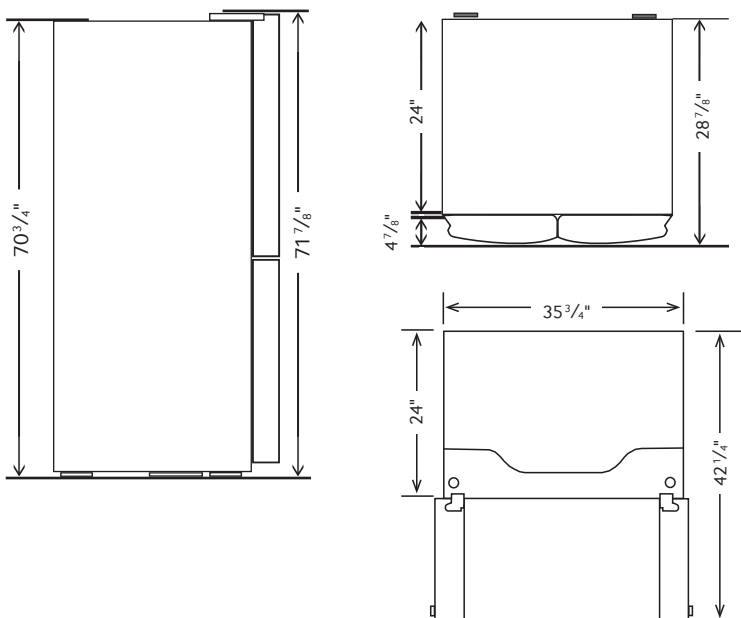

Installation Specifications

1. Measure the height, width and depth of the opening, making sure to include baseboards, molding tile, countertop overhang, etc. Check to be sure there is enough room to open the door (consider walls, islands or other obstacles when measuring).
2. Refer to illustration below to determine dimensions.
3. Allow 2.5" of clearance on hinge side of refrigerator when installing next to a wall where handle may make contact.
4. Allow 1" minimum clearance at rear for proper air circulation and water/electrical connections. Allow a 3/8" minimum clearance at sides and top for ease of installation.
5. Ensure each door and entryway in the home is wide enough for the refrigerator to be moved through easily.

For optimal usage and to be able to open refrigerator doors completely, do not install next to a wall.

Please note: The following dimension and cutout information is for planning purposes only. For complete installation details, consult manual packed with product, or download manual online at samsung.com.

Dimensions

Total Capacity: 22 cu. ft.

Refrigerator: 13.2 cu. ft.

- Premium External Filtered Water and Ice Dispenser (Crushed or Cubed Ice)
- Ice Master Ice Maker
- 2 Humidity-Controlled Crispers
- Gallon Door Bins
- 5 Tempered Glass Spill-Proof Shelves
 - 1 Slide-In
 - 1 Flip-Up
 - 3 Fixed
- Wine Rack
- High-Efficiency LED Lighting

Product Dimensions & Weight

Dimensions (WxHxD with hinges, handles and doors):
35³/₄" x 71⁷/₈" x 28⁷/₈"

Dimensions (WxHxD without hinges and door):
35³/₄" x 70³/₄" x 24"

Dimensions (WxHxD with hinge and door, no handle):
35³/₄" x 71⁷/₈" x 28⁷/₈"