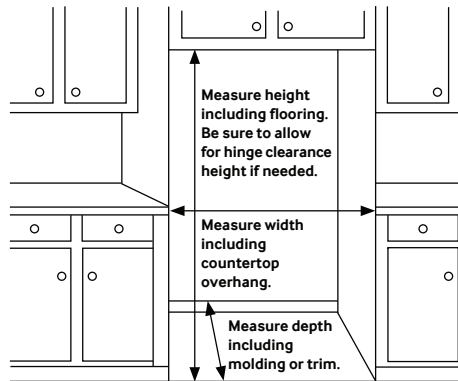

Installation Specifications

1. Measure the height, width and depth of the opening, making sure to include baseboards, molding tile, countertop overhang, etc. Check to be sure there is enough room to open the door (consider walls, islands or other obstacles when measuring).
2. Refer to illustration below to determine dimensions.
3. Allow 2.5" of clearance on hinge side of refrigerator when installing next to a wall where handle may make contact.
4. Allow 1" minimum clearance at rear for proper air circulation and water/electrical connections. Allow a 3/8" minimum clearance at sides and top for ease of installation.
5. Ensure each door and entryway in the home is wide enough for the refrigerator to be moved through easily.

For optimal usage and to be able to open refrigerator doors completely, do not install next to a wall.

Please note: The following dimension and cutout information is for planning purposes only. For complete installation details, consult manual packed with product, or download manual online at samsung.com.

Product Dimensions & Weight

Dimensions (WxHxD with hinges, handles and doors):
35³/₄" x 71⁷/₈" x 28⁷/₈"

Dimensions (WxHxD without hinges and door):
35³/₄" x 70³/₄" x 24"

Dimensions (WxHxD with hinge and door, no handle):
35³/₄" x 71⁷/₈" x 28⁷/₈"