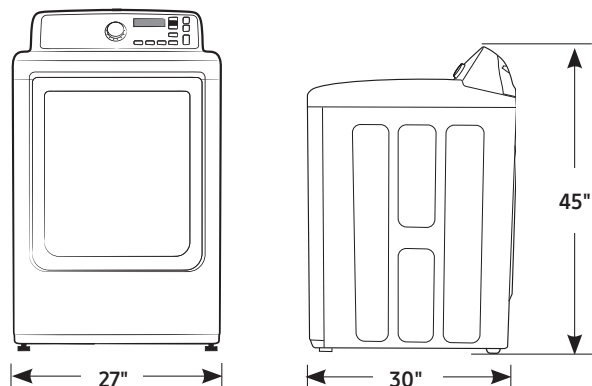

Dimensions

3-Way Venting

11 Preset Dry Cycles:

Steam Refresh, Steam Sanitize, Steam Wrinkle Away, Normal, Heavy Duty, Towels, Permanent Press, Bedding, Delicates, Time Dry, Quick Dry

7 Options:

Wrinkle Prevent, Adjust Time (up), Adjust Time (down), Child Lock, Eco Dry, Smart Care, Drum Light

4 Temperature Settings:

High, Medium, Low, Extra Low

4 Dry Levels:

Very Dry, More Dry, Normal Dry, Damp Dry

2 Sound Level Settings:

On/Off

Warranty

One (1) Year Parts and Labor

Product Dimensions & Weight (WxHxD)

Dimensions: 27" x 45" x 30"

Weight: 121.3 lbs

Shipping Dimensions & Weight (WxHxD)

Dimensions: 29¹/₂" x 47³/₄" x 31³/₁₆"

Weight: 130.1 lbs

Gas	Model #	UPC Code
White	DVG50M7450P	887276223681
Electric		
White	DVE50M7450P	887276223674
Matching Washer		
White	WA50M7450AP	887276196404