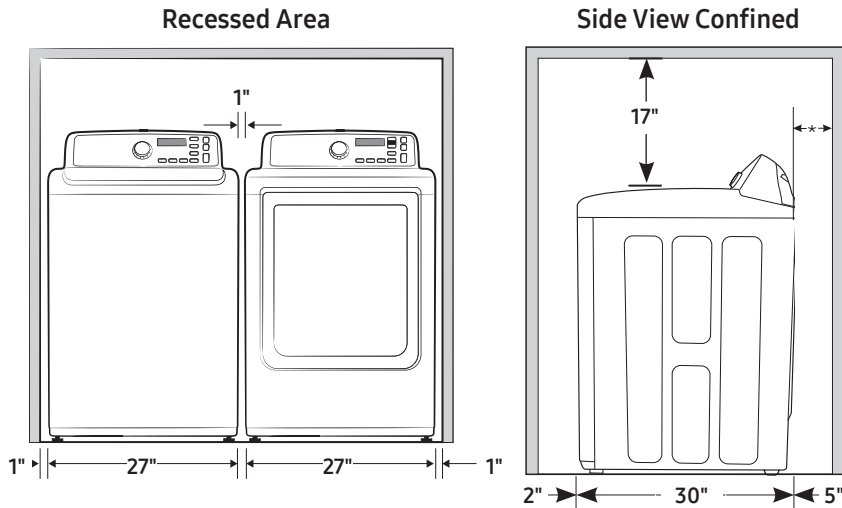

Convenience

- Child Lock
- Filter Check Indicator

DVG50M7450P

SAMSUNG

Samsung Gas Dryer

7.4 cu. ft. Capacity DOE

Installation Specifications

Alcove or closet installation

2 Sound Level Settings:

On/Off

Warranty

One (1) Year Parts and Labor

Product Dimensions & Weight (WxHxD)

Dimensions: 27" x 45" x 30"

Weight: 121.3 lbs

Shipping Dimensions & Weight (WxHxD)

Dimensions: 29¹/₂" x 47³/₄" x 31³/₁₆"

Weight: 130.1 lbs

Gas	Model #	UPC Code
White	DVG50M7450P	887276223681
Electric		
White	DVE50M7450P	887276223674
Matching Washer		
White	WA50M7450AP	887276196404