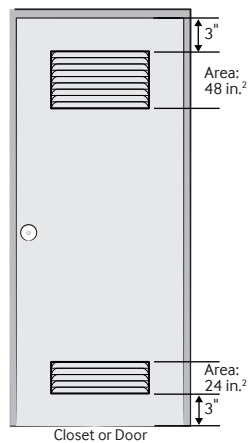

Convenience

- Child Lock
- Filter Check Indicator

DVG50M7450P

SAMSUNG

Samsung Gas Dryer

7.4 cu. ft. Capacity DOE

Installation Specifications

Alcove or closet installation

Minimum clearances for closets and alcoves:

- Sides – 1"
- Top – 17"
- Rear – 5"
- Closet Front – 2"

If the washer and dryer are installed together, the closet front must have at least a 72-inch² unobstructed air opening. Your washer alone does not require a specific air opening.

2 Sound Level Settings:

On/Off

Warranty

One (1) Year Parts and Labor

Product Dimensions & Weight (WxHxD)

Dimensions: 27" x 45" x 30"

Weight: 121.3 lbs

Shipping Dimensions & Weight (WxHxD)

Dimensions: 29¹/₂" x 47³/₄" x 31³/₁₆"

Weight: 130.1 lbs

Gas	Model #	UPC Code
White	DVG50M7450P	887276223681
Electric		
White	DVE50M7450P	887276223674
Matching Washer		
White	WA50M7450AP	887276196404