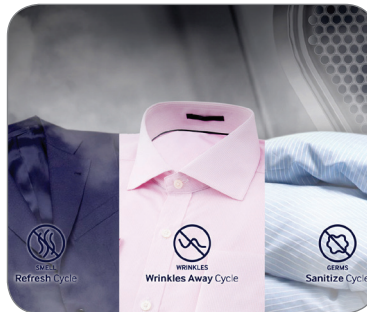

DVG50M7450P

SAMSUNG

Samsung Gas Dryer

7.4 cu. ft. Capacity DOE

Signature Features

Multi-Steam Technology

- Steam away wrinkles, odors, bacteria, and static.

Eco Dry

- Uses up to 25% less energy for every load.

Sensor Dry

- Optimizes the time and temperature to dry clothes thoroughly, avoiding heat damage.

Available Color

Platinum

Multi-Steam Technology

Eco Dry

Features

- Multi-Steam Technology
- Eco Dry
- Sensor Dry
- Smart Care
- 11 Preset Dry Cycles
- 7 Options
- 4 Temperature Settings
- Interior Drum Light
- 7.4 cu. ft. Capacity
- LED Display: Ice Blue
- Reversible See-Through Door
- Wrinkle Prevent Option
- 3-Way Venting
- Powder Coat Interior