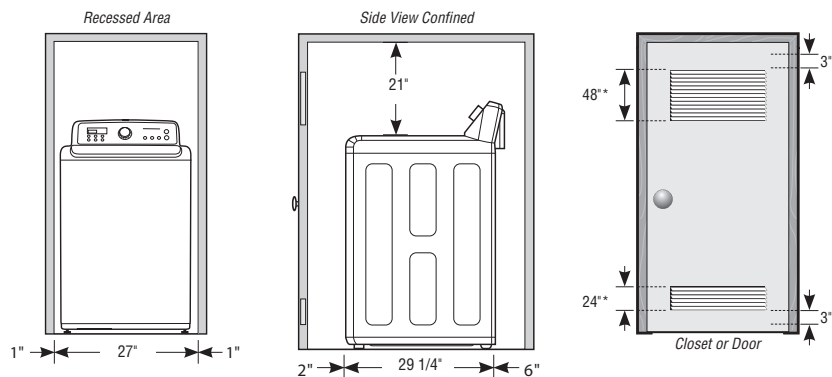

Ranked "Highest in Customer Satisfaction with Clothes Washers" by J.D. Power and Associates.

SAMSUNG

WA48H7400AW

Samsung Top-Load Washer

Installing Your Washer

Alcove or closet installation

Minimum clearances for closets and alcoves:

Sides – 1"
Top – 21"
Rear – 6"
Closet front – 2"

If the washer and dryer are installed together, the closet front must have at least a 72 in (465 cm) unobstructed air opening. Your washer alone does not require a specific air opening.

* Required spacing.
(External exhaust elbow
requires additional space)

Dimensions

4.8 cu. ft. Capacity DOE

11 Preset Wash Cycles:

Normal, WaterProof, Heavy Duty, Permanent Press, Bedding, Colors/Darks, Active Wear, Delicates/Hand Wash, Quick Wash, Rinse and Spin, Spin Only

Product Dimensions & Weight (WxHxD)

Dimensions: 27" x 43 7/8" x 29 1/4"

Weight: 141 lbs

Shipping Dimensions & Weight (WxHxD)

Dimensions: 29 1/2" x 46 1/2" x 31"

Weight: 152 lbs

Color	Model #	UPC Code
White	WA48H7400AW	887276857961