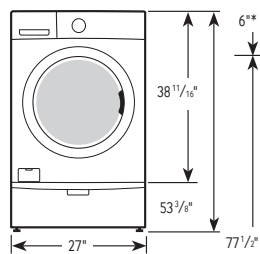

MINIMUM CLEARANCES FOR CLOSET AND ALCOVE INSTALLATIONS:

Sides – 1"
Rear – 5⁷/₈"
Top – 17"
Closet Front – 2"

If the washer and dryer are installed together, the closet front must have at least a 72" unobstructed air opening. Your washer alone does not require a specific air opening.

Dimensions

2. With optional pedestal base or stacking kit

Required Dimensions for Installation with Pedestal

Required Dimensions for Installation with Stacking Kit

*Required spacing.
**External exhaust elbow requires additional space.