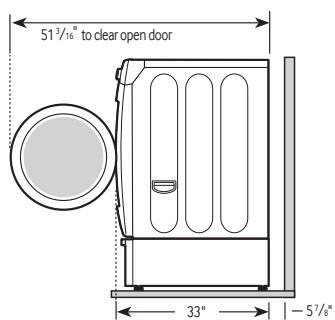

MINIMUM CLEARANCES FOR CLOSET AND ALCOVE INSTALLATIONS:

Sides – 1"
Rear – 5⁷/₈"
Top – 17"
Closet Front – 2"

If the washer and dryer are installed together, the closet front must have at least a 72" unobstructed air opening. Your washer alone does not require a specific air opening.

Dimensions

2. With optional pedestal base or stacking kit

Required Dimensions for Installation with Pedestal

Required Dimensions for Installation with Stacking Kit

*Required spacing.
**External exhaust elbow requires additional space.