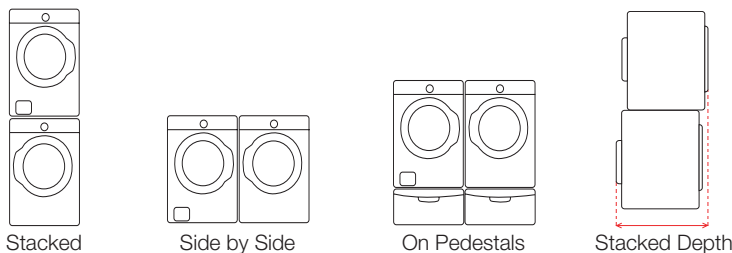

WF42H5000AW

Samsung Front-Load Washer

Installing Options