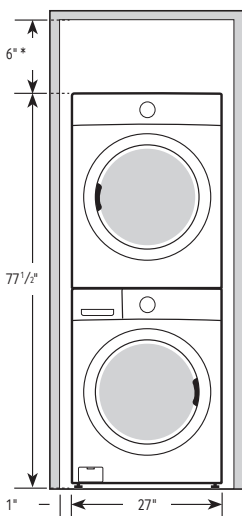

Required Dimensions for Installation with Stacking Kit