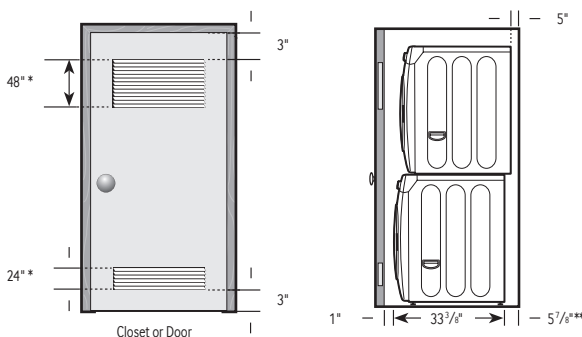

Required Dimensions for Installation with Stacking Kit