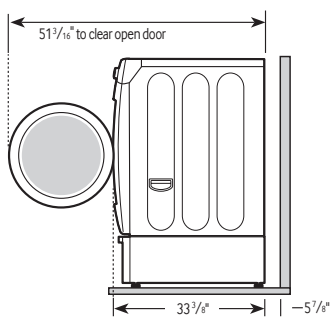

Dimensions

2. With optional pedestal base or stacking kit

Required Dimensions for Installation with Pedestal