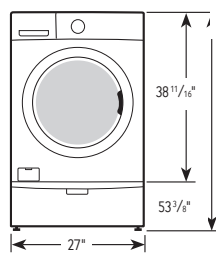

Dimensions

2. With optional pedestal base or stacking kit

Required Dimensions for Installation with Pedestal