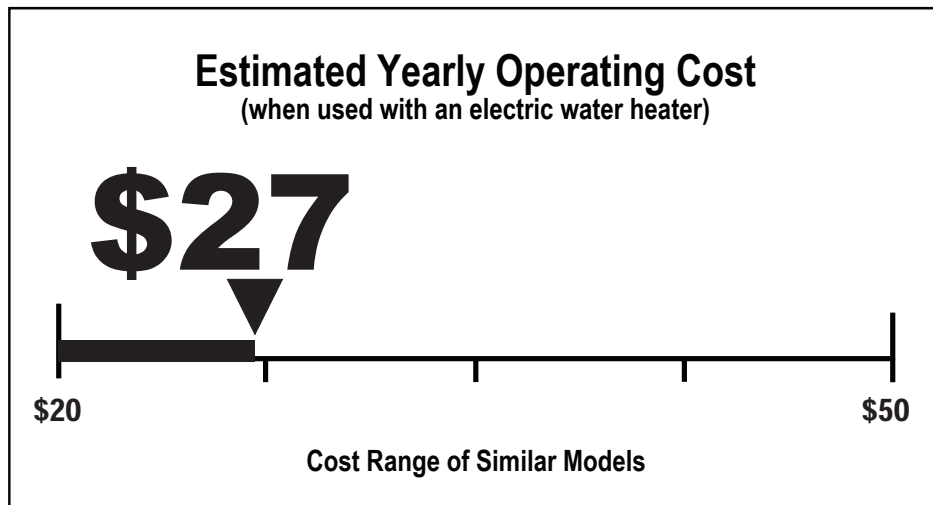

U.S. Government

Federal law prohibits removal of this label before consumer purchase.

ENERGYGUIDE

Dishwasher
Capacity: Standard

BSH Home Appliances Corporation
Model(s) BOSCH SHE53T, SHP53T,
SHX53T, SHV53T, SHX65T, SHE65T,
SHP65T

259 kWh
Estimated Yearly Electricity Use

\$23
Estimated Yearly Operating Cost
(when used with a natural gas water heater)

Your cost will depend on your utility rates and use.

- Cost range based only on standard capacity models.
- Estimated operating cost based on four wash loads a week and a 2007 national average electricity cost of 10.65 cents per kWh and natural gas cost of \$1.218 per therm.
- For more information, visit www.ftc.gov/appliances.