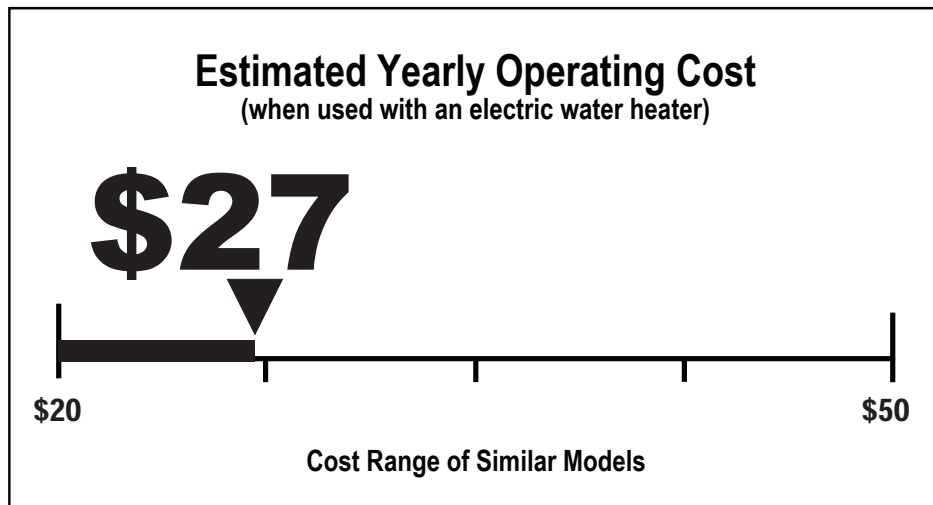

U.S. Government

Federal law prohibits removal of this label before consumer purchase.

ENERGYGUIDE

Dishwasher
Capacity: Standard

BSH Home Appliances Corporation
Model(s) BOSCH SHE68T, SHV68T,
SHX68T

259 kWh
Estimated Yearly Electricity Use

\$23
Estimated Yearly Operating Cost
(when used with a natural gas water heater)

Your cost will depend on your utility rates and use.

- Cost range based only on standard capacity models.
- Estimated operating cost based on four wash loads a week and a 2007 national average electricity cost of 10.65 cents per kWh and natural gas cost of \$1.218 per therm.
- For more information, visit www.ftc.gov/appliances.