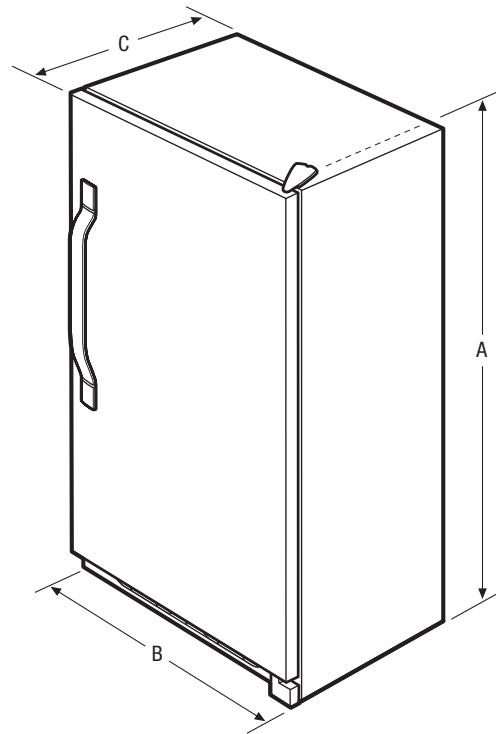

Features	
Door Handle Design	Straight
Reversible Door	
Automatic Door Closer	Yes
Leveling Legs	Yes
Adjustable Temperature Control	Yes
Airflow Ports	Yes
Shelves	3 Fixed Glass/ 1 Fixed Wire
Slide-Out Wire Baskets	2
Interior Lighting	Bright
Door Bins	4 Full-Width/ 1 Tall Tilt-Out
Fixed Door Shelf Retainers	Yes
Certifications	
CSA Rating	Household
Specifications	
Total Capacity (Cu. Ft.)	16.7
Shelf Area (Sq. Ft.)	18.2
Annual Energy (kWH)	438
Annual Energy Cost (.1065/kWH)	$47
Power Supply Connection Location	Right Bottom Rear
Voltage Rating	115V
Connected Load (kW rating) @ 115 Volts¹	.55
Amps @ 115 Volts	5
Minimum Circuit Required (Amps)	15
Shipping Weight (Approx.)	214 Lbs.

¹An electrical supply with grounded three-prong receptacle is required. The power supply circuit must be installed in accordance with current edition of National Electrical Code (NFPA 70) and local codes & ordinances.

NOTE: For planning purposes only. Always consult local and national electric and plumbing codes. Refer to Product Installation Guide for detailed installation instructions on the web at frigidaire.com.

Product Dimensions	
A - Height (Including Hinges)	65-3/4"
B - Width	32"
C - Depth (Including Door)	26-1/2"
D - Depth with Door Open 90°	57-1/8"

Accessories information available on the web at frigidaire.com