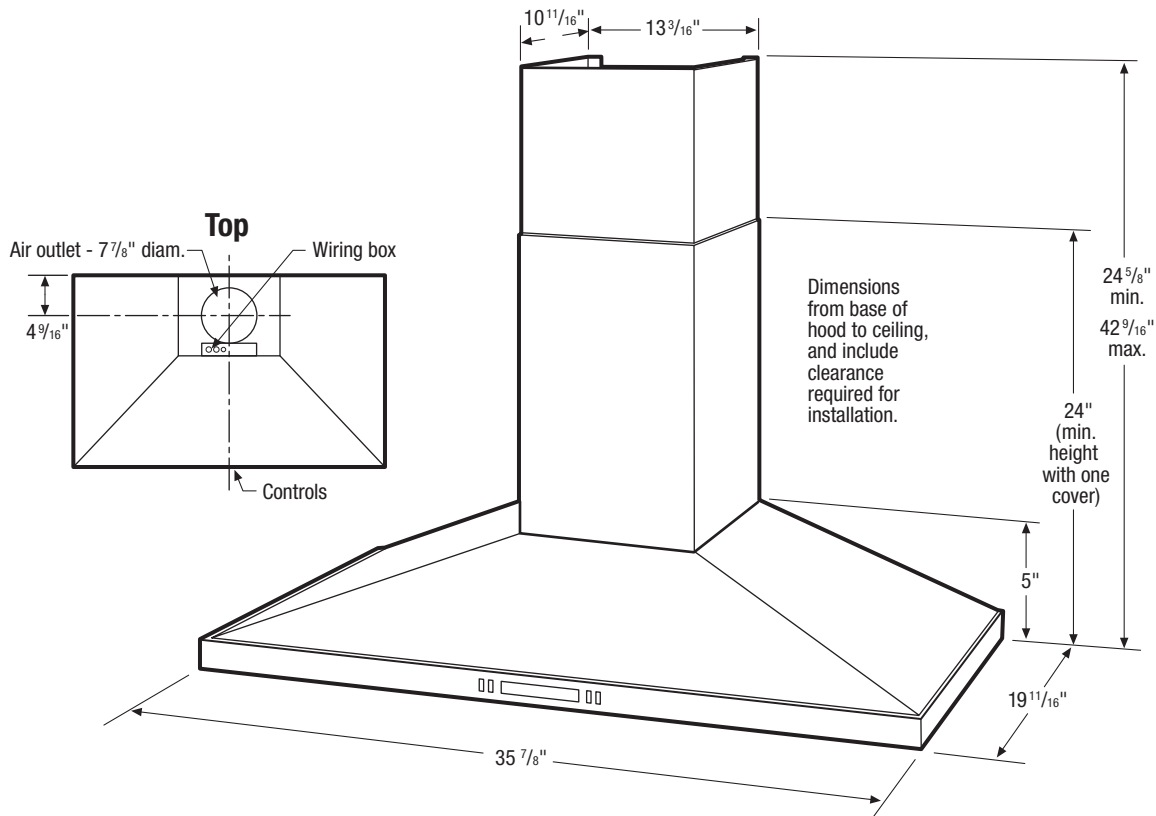

Accessories

Duct-Free Kit – RHDFW60GS	Optional
52" Flue Extension – RHXWC55GS	Optional

Specifications

Overall Exterior Dimensions –	
Width	35-7/8"
Height (With One Cover) (With Flue Extension)	24" min. 24-5/8" min. 42-9/16" max.
Depth	19-11/16"
Voltage Rating	120V/60Hz / 15A
Connected Load (kW Rating) @ 120 Volts [†]	0.475
Product Weight	39 Lbs.
Shipping Weight	42 Lbs.
Sones Rating	9.0

Specifications subject to change.

Stainless Chimney Wall-Mount Hood

RH36WC55G S

 **Electrolux**

36" Stainless Chimney Wall-Mount Hood Specifications

- Product Weight – 39 Lbs.
- Wall-Mount Installation
- Ventilation is convertible to be either ducted outside, or recirculated inside requiring no ducting.
- Sones Rating – 9.0
- Voltage Rating – 120V/60 Hz/15 Amps
- Connected Load (kW Rating) @ 120 Volts = 0.475kW (For use on adequately wired 120V, dedicated circuit having 2-wire service with a separate ground wire. Appliance must be grounded for safe operation.)
- Amps @ 120 Volts = 3.84 Amps
- Always consult local and/or national electric codes. Check local building codes for installation requirements, as they may vary per locale.
- Minimum installation height allowed from bottom of hood to cooking surface is 24" - 30" for electric and 30" for gas. (*NOT more than 36" recommended.*)
- To prepare mounting surface, adequate structure and support must be provided, capable of supporting 100 lbs.