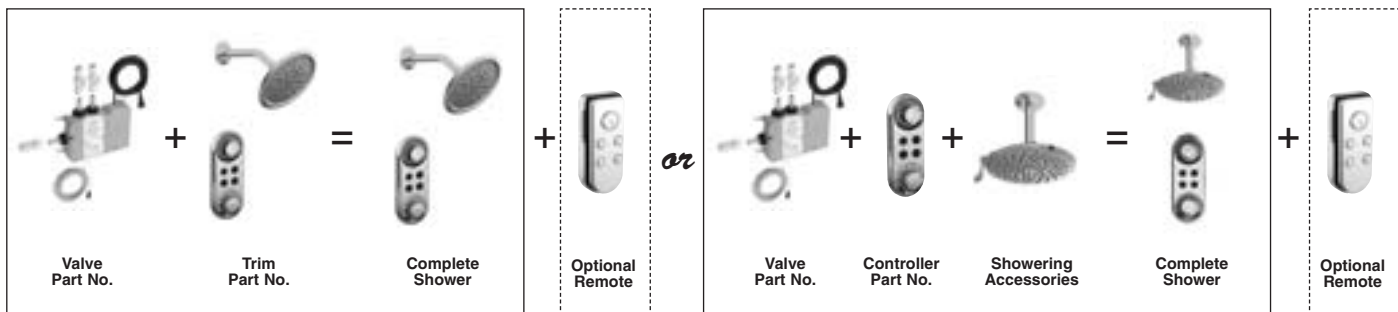

SHOWERING

All Brushed Nickel faucet components feature the LifeShine® Non-Tarnish Finish.

ioDIGITAL™ SHOWERING	MODEL NUMBER	LIST PRICE	FINISH/COLOR	DESCRIPTION	CASE QTY.	WT.EA. LBS.
ioDIGITAL SHOWERING						
	3381	508.25	—	ioDIGITAL shower valve	3	7.9
				- compatible with M•PACT common valve system 1/2" push-fit connectors with stop work with CC, PEX and CPVC - precise temperature and flow control - fits in standard 2"x4" wall construction 30' data cable connects to ioDIGITAL controller - power cable included		
	T3405	559.20	Chrome	Trim kit for ioDIGITAL shower	3	3.9
	T3405BN	772.20	Brushed Nickel	• fits M•PACT system	3	3.9
	T3405ORB	814.75	Oil Rubbed Bronze	• ioDIGITAL shower controller with bright LEDs, on/off, temperature control, flow rate control, pause function and 4 presets	3	3.9
	T3415	479.25	Chrome	ioDIGITAL shower controller	3	1.5
	T3415BN	585.75	Brushed Nickel	• bright LEDs for temperature and flow rate indication	3	1.5
	T3415ORB	612.40	Oil Rubbed Bronze	• digital temperature and flow rate control	3	1.5
	A340	159.75	Chrome	ioDIGITAL Remote for shower and vertical spa	24	0.3
	A340BL	159.75	Black	• on/off control	24	0.3
				• activate 4 presets		
				• wall mount bracket		
				• 30' range		
				• battery powered		

Two Ways To Order A Complete ioDIGITAL Shower!