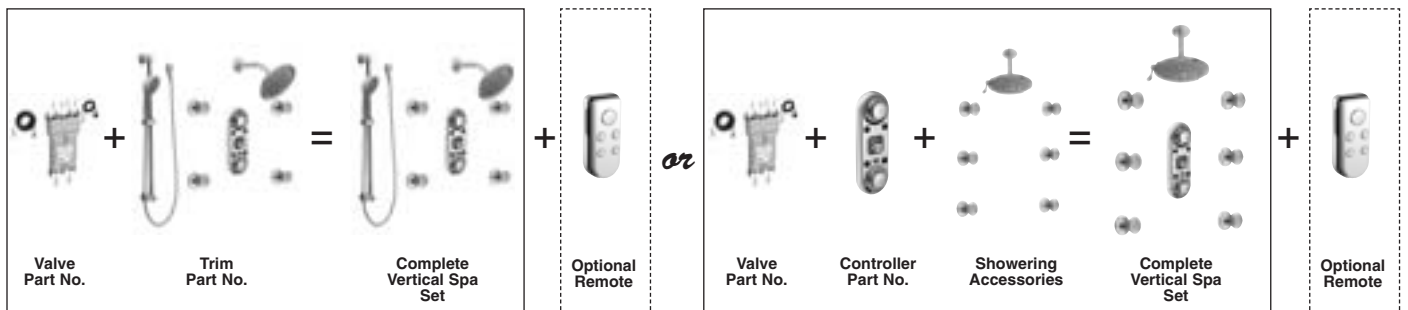

Two Ways To Order A Complete ioDIGITAL Vertical Spa Set!