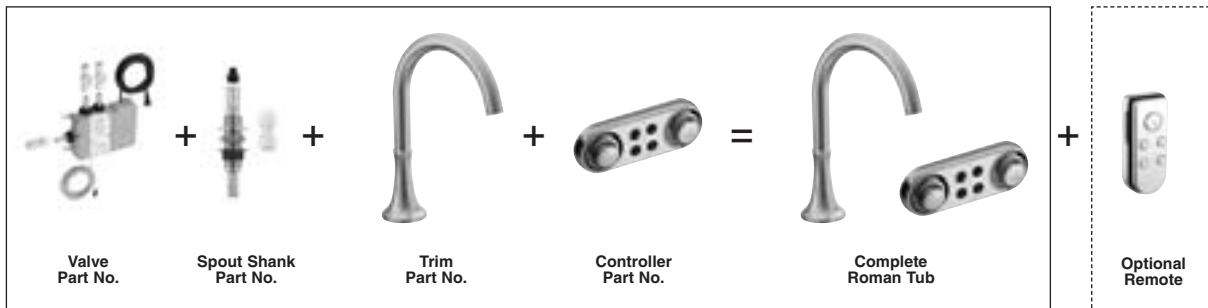

ROMAN TUB - ICON™

All Brushed Nickel faucet components feature the LifeShine® Non-Tarnish Finish.

ioDIGITAL™ ROMAN TUB	MODEL NUMBER	LIST PRICE	FINISH/COLOR	DESCRIPTION	CASE QTY.	WT.EA. LBS.
ICON - ioDIGITAL ROMAN TUB						
	4994	508.25	—	ioDIGITAL Roman tub valve • M•PACT common valve system • 1/2" push-fit connectors with stop work with CC, PEX and CPVC • precise temperature and flow control • fits in standard 2"x4" wall construction • 30' data cable connects to ioDIGITAL controller • power cable included	3	7.9
	4998	48.15	—	Roman tub spout shank • M•PACT common valve system • no-cut spout shank • 1/2" push-fit connector with stop works with CC, PEX and CPVC	6	0.8
	T962I	192.00	Chrome	Trim kit for Roman tub spout	3	3.6
	T962IBN	315.25	Brushed Nickel	• fits M•PACT system • high arc spout	3	3.6
	T3490	479.25	Chrome	ioDIGITAL Roman tub controller	3	1.5
	T3490BN	585.75	Brushed Nickel	• bright LEDs for temperature and flow rate indication • digital temperature and flow rate control • 3 presets • child safety lock/unlock • flexible mounting options	3	1.5
	A349	159.75	Chrome	ioDIGITAL Remote for Roman tub	24	0.3
	A349BL	159.75	Black	• on/off control • activate 3 presets • hot top up function - add hot water at low flow rate • wall mount bracket • 30' range • battery powered	24	0.3

How To Order A Complete ioDIGITAL Roman Tub!