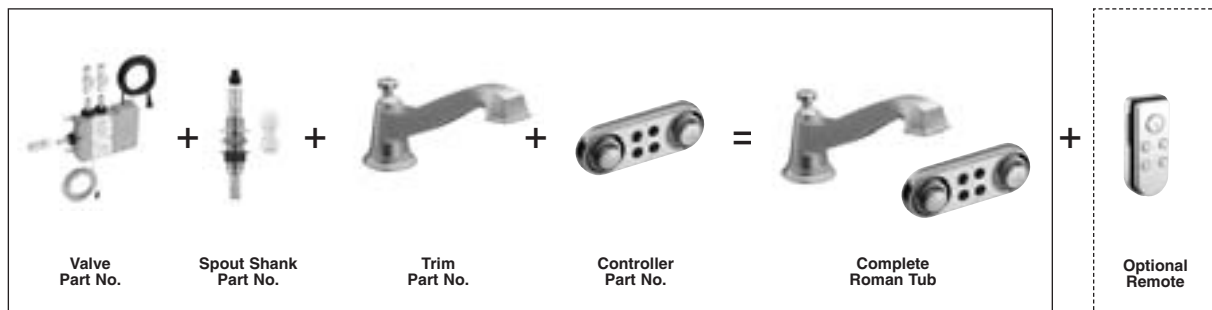

ROMAN TUB - ROTHBURY™

All Brushed Nickel faucet components feature the LifeShine® Non-Tarnish Finish.

ioDIGITAL™ ROMAN TUB	MODEL NUMBER	LIST PRICE	FINISH/COLOR	DESCRIPTION	CASE QTY.	WT.EA. LBS.	
ROTHBURY - ioDIGITAL ROMAN TUB							
	4994	508.25	—	ioDIGITAL Roman tub valve • M•PACT common valve system • 1/2" push-fit connectors with stop work with CC, PEX and CPVC • precise temperature and flow control • fits in standard 2"x4" wall construction • 30' data cable connects to ioDIGITAL controller • power cable included	3	7.9	
		4998	48.15	—	Roman tub spout shank • M•PACT common valve system • no-cut spout shank • 1/2" push-fit connector with stop works with CC, PEX and CPVC	6	0.8
		T9221	226.85	Chrome	Trim kit for Roman tub spout	3	2.9
		T9221BN	321.65	Brushed Nickel	• fits M•PACT system	3	2.9
		T9221ORB	351.45	Oil Rubbed Bronze		3	2.9
	T3490	479.25	Chrome	ioDIGITAL Roman tub controller	3	1.5	
	T3490BN	585.75	Brushed Nickel	• bright LEDs for temperature and flow rate indication	3	1.5	
	T3490ORB	612.40	Oil Rubbed Bronze	• digital temperature and flow rate control • 3 presets • child safety lock/unlock • flexible mounting options	3	1.5	
	A349	159.75	Chrome	ioDIGITAL Remote for Roman tub	24	0.3	
	A349BL	159.75	Black	• on/off control • activate 3 presets • hot top up function - add hot water at low flow rate • wall mount bracket • 30' range • battery powered	24	0.3	

How To Order A Complete ioDIGITAL Roman Tub!