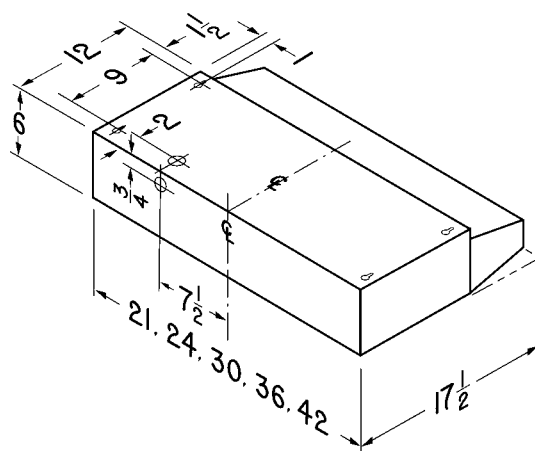

Range Hood Specifications (Non-Ducted Only)

Range Hood Specifications (Non-Ducted Only)						Accessory
WIDTH	WHITE MONOCHROMATIC	BISQUE/BISCUIT	ALMOND	STAINLESS STEEL	BLACK	CHARCOAL FILTER
21"	412101	412102	412108	—	—	41F
24"	412401	412402	412408	412404	—	41F
30"	413001	413002	413008	413004	413023	41F
36"	413601	413602	413608	413604	413623	41F
42"	414201	414202	414208	414204	—	41F