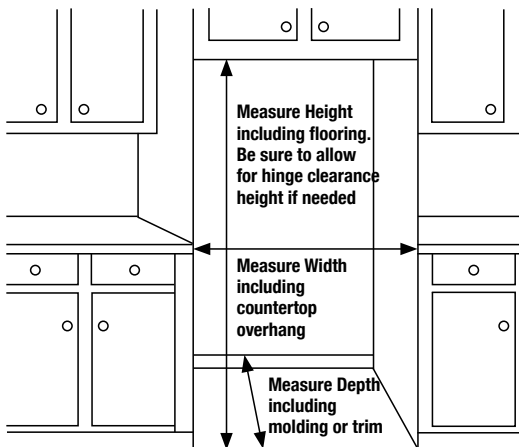

### Dimensions

#### Product Dimensions + Weight

Dimensions: (WxHxD)  
(without hinges): 35 3/4" x 69" x 29 7/8"  
(with hinges): 35 3/4" x 69 1/2" x 29 7/8"  
(with handles): 35 3/4" x 69 1/2" x 36 3/4"  
Weight: 302 lbs / 137 kg