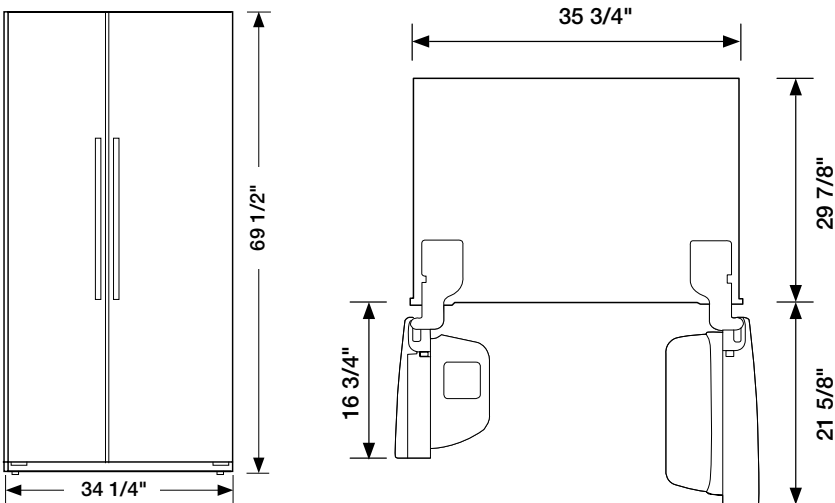

## 30 cu. ft. Side by Side Refrigerator

Please note: The following dimension and cutout information is for planning purposes only. For complete installation details consult manual packed with product, or download manual on-line at [samsung.com](http://samsung.com).

### Dimensions

#### Product Dimensions + Weight

Dimensions: (WxHxD)  
(without hinges): 35 3/4" x 69" x 29 7/8"  
(with hinges): 35 3/4" x 69 1/2" x 29 7/8"  
(with handles): 35 3/4" x 69 1/2" x 36 3/4"  
Weight: 302 lbs / 137 kg