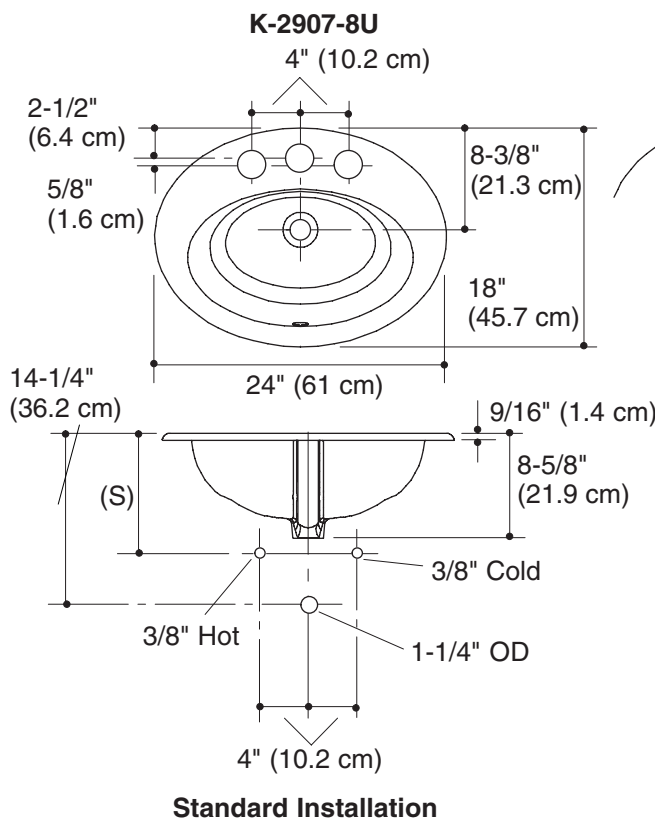

KOHLER® Roughing-In

K-2907-U THOREAU™ UNDERCOUNTER LAVATORY

Product Information

Applicable product:	
Undercounter lavatory with 8" (20.3 cm) centers	K-2907-8U
Undercounter lavatory with 4" (10.2 cm) centers	K-2907-4U
Lavatory is ADA compliant when installed according to ADA guidelines.	
ADA	

Fixture*:	
Basin area	18-1/4" (46.4 cm) x 11" (27.9 cm)
Water depth	4-3/4" (12.1 cm)
Drain hole	1-11/16" (4.3 cm) D.
* Approximate measurements for comparison only.	

Recommended accessories:	
P-Trap	K-8998
Included components:	
Basin clamp assembly	52047
Overflow ferrule	84896
Cut-out template	114635-7

Installation Notes

Install this product according to the installation guide.

Fixture dimensions are nominal and conform to tolerances in ASME Standard A112.19.1.

(S)	K-2907-4U	K-2907-8U
	10" (25.4 cm)	14" (35.6 cm)