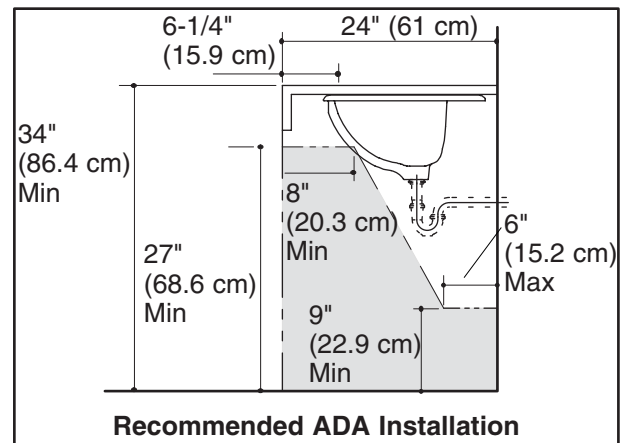

KOHLER® Roughing-In

K-2907-U THOREAU™ UNDERCOUNTER LAVATORY

Product Information

Applicable product:	
Undercounter lavatory with 8" (20.3 cm) centers	K-2907-8U
Undercounter lavatory with 4" (10.2 cm) centers	K-2907-4U
Lavatory is ADA compliant when installed according to ADA guidelines.	
ADA	

Fixture*:	
Basin area	18-1/4" (46.4 cm) x 11" (27.9 cm)
Water depth	4-3/4" (12.1 cm)
Drain hole	1-11/16" (4.3 cm) D.
* Approximate measurements for comparison only.	

Recommended accessories:	
P-Trap	K-8998
Included components:	
Basin clamp assembly	52047
Overflow ferrule	84896
Cut-out template	114635-7

Installation Notes

Install this product according to the installation guide.

Fixture dimensions are nominal and conform to tolerances in ASME Standard A112.19.1.

(S)	K-2907-4U	K-2907-8U
	10" (25.4 cm)	14" (35.6 cm)