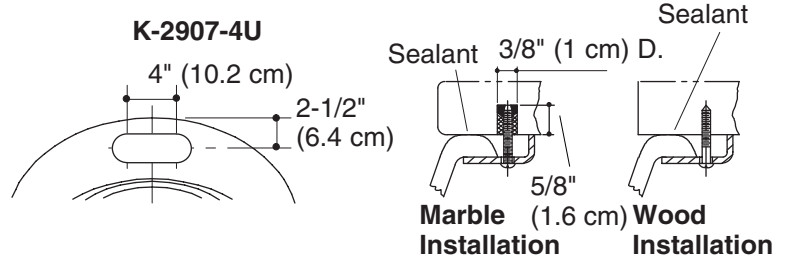

KOHLER® Roughing-In

K-2907-U THOREAU™ UNDERCOUNTER LAVATORY

Product Information

Applicable product:	
Undercounter lavatory with 8" (20.3 cm) centers	K-2907-8U
Undercounter lavatory with 4" (10.2 cm) centers	K-2907-4U
Lavatory is ADA compliant when installed according to ADA guidelines.	
ADA	

Fixture*:	
Basin area	18-1/4" (46.4 cm) x 11" (27.9 cm)
Water depth	4-3/4" (12.1 cm)
Drain hole	1-11/16" (4.3 cm) D.
* Approximate measurements for comparison only.	

Recommended accessories:	
P-Trap	K-8998
Included components:	
Basin clamp assembly	52047
Overflow ferrule	84896
Cut-out template	114635-7

Installation Notes

Install this product according to the installation guide.

Fixture dimensions are nominal and conform to tolerances in ASME Standard A112.19.1.

(S)	K-2907-4U	K-2907-8U
	10" (25.4 cm)	14" (35.6 cm)