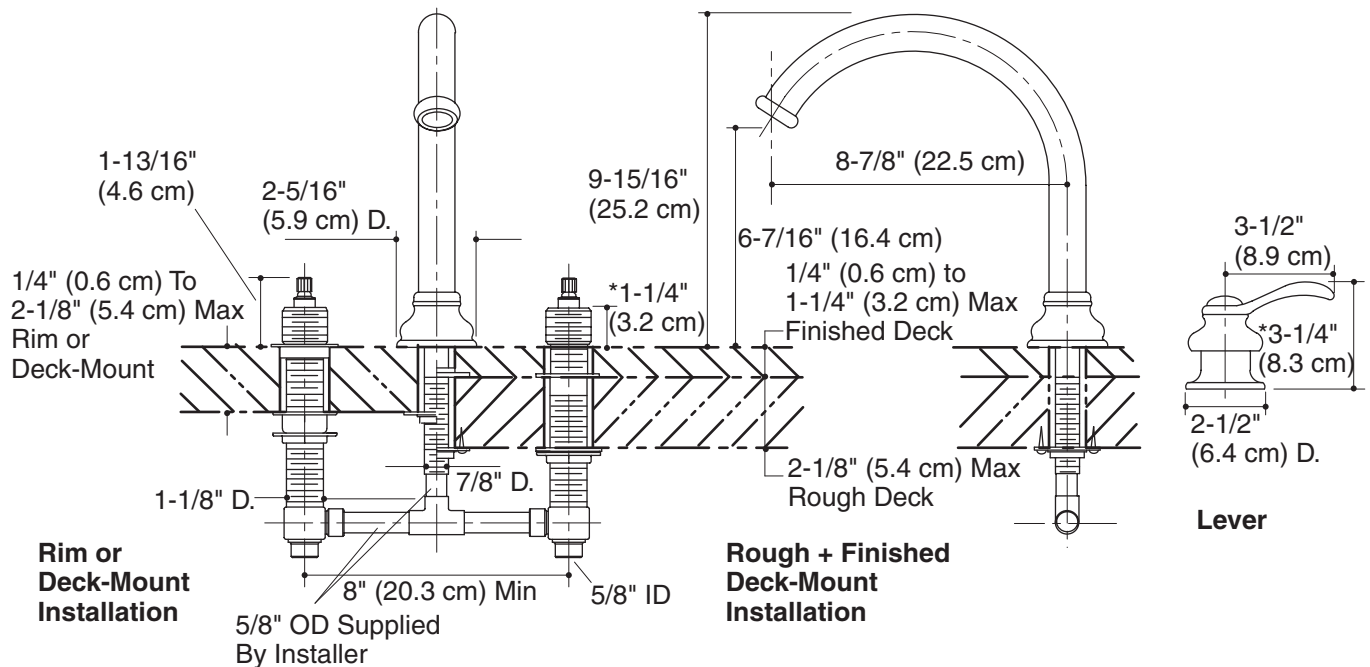

Product Information

Applicable product:	
Bath faucet trim	K-T12885-4
Required accessories:	
1/2" high-flow ceramic disc valve system	K-300-K-NA
Optional accessories:	
Plug button set	K-12003
Deep roughing-in kit for high-flow deck-mount bath faucets (all handles)	73444

Installation Notes

Install this product according to the installation guide.

*Dimension allows ± 1/4" (6mm) handle adjustment during handle trim installation.