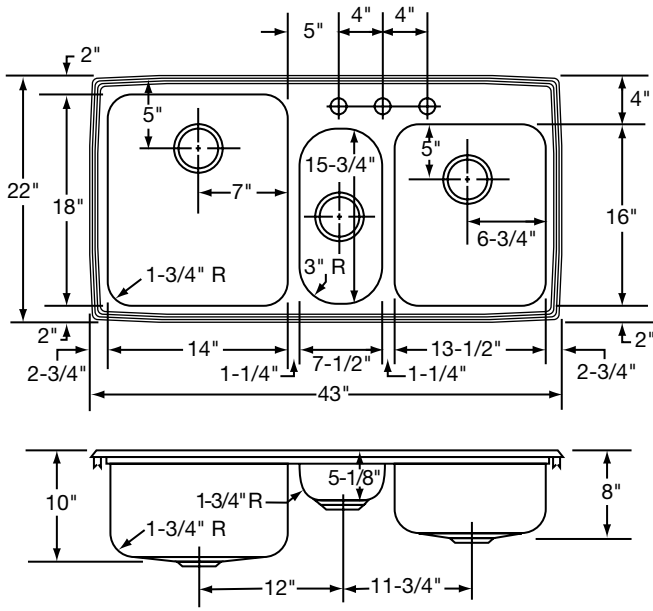

DESIGN FEATURES

Bowl Depths: 10" (left bowl), 5-1/8" (center bowl), 8" (right bowl).

Bowl and Faucet Deck Recessed: 3/16" below outside edge of sink.

Finish: Exposed surfaces are hand blended to a lustrous highlighted satin finish.

These sinks are listed by the International Association of Plumbing and Mechanical Officials as meeting the requirements of the Uniform Plumbing Code.

Model LGR4322C

SINK DIMENSIONS (INCHES)*

Model Number	Overall		Inside Left Bowl			Inside Center Bowl			Inside Right Bowl			Cutout in Countertop (1 1/2" Radius Corners)		No. of 1 1/2" Dia. Faucet Holes 4" Center	Minimum Cabinet Size	Ship. Wt. Lbs.
	L	W	L	W	D	L	W	D	L	W	D	L	W			
LGR4322C	43	22	14	18	10	7 1/2	15 3/4	5 1/8	13 1/2	16	8	42 3/8	21 3/8	3	48	38
LGR4322	43	22	14	18	10	7 1/2	15 3/4	5 1/8	13 1/2	16	8	42 3/8	21 3/8	1, 2, 3, 4 or 5	48	33

*Length is left to right. Width is front to back.

SEE OTHER SIDE FOR PRODUCT DIMENSIONS.

ALL DIMENSIONS IN INCHES, TO CONVERT TO MILLIMETERS MULTIPLY BY 25.4.

In keeping with our policy of continuing product improvement, Elkay reserves the right to change product specifications without notice.

**Traditional Gourmet
Triple Bowl Sink and Sink Package
Models LGR4322 and LGR4322C**

**ELKAY®
SPECIFICATIONS**

Model LGR43223 Illustrated

HOLE DRILLING CONFIGURATIONS