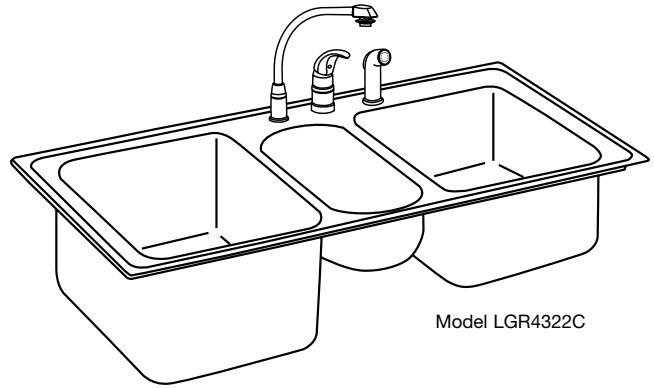

DESIGN FEATURES

Bowl Depths: 10" (left bowl), 5-1/8" (center bowl), 8" (right bowl).

Bowl and Faucet Deck Recessed: 3/16" below outside edge of sink.

Finish: Exposed surfaces are hand blended to a lustrous highlighted satin finish.

Underside: Fully protected by heavy duty Sound Guard[®] under-coating to dampen sound and prevent condensation.

OTHER

Drain Opening: 3-1/2".

NOTE: Unless otherwise specified, sink is furnished with 3 faucet holes as shown.

These sinks are listed by the International Association of Plumbing and Mechanical Officials as meeting the requirements of the Uniform Plumbing Code.

Model LGR4322C

SINK DIMENSIONS (INCHES)*

Model Number	Overall		Inside Left Bowl			Inside Center Bowl			Inside Right Bowl			Cutout in Countertop (1 1/2" Radius Corners)		No. of 1 1/2" Dia. Faucet Holes 4" Center	Minimum Cabinet Size	Ship. Wt. Lbs.
	L	W	L	W	D	L	W	D	L	W	D	L	W			
LGR4322C	43	22	14	18	10	7 1/2	15 3/4	5 1/8	13 1/2	16	8	42 3/8	21 3/8	3	48	38
LGR4322	43	22	14	18	10	7 1/2	15 3/4	5 1/8	13 1/2	16	8	42 3/8	21 3/8	1, 2, 3, 4 or 5	48	33

*Length is left to right. Width is front to back.

SEE OTHER SIDE FOR PRODUCT DIMENSIONS.

ALL DIMENSIONS IN INCHES, TO CONVERT TO MILLIMETERS MULTIPLY BY 25.4.

In keeping with our policy of continuing product improvement, Elkay reserves the right to change product specifications without notice.