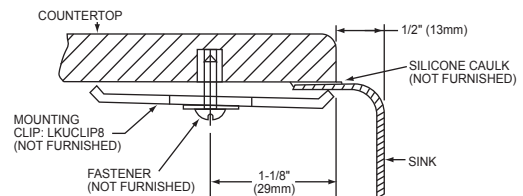

Rinsing Baskets: LKWRB2118SS, LKWERBSS (large bowl), LKWRB1113SS (small bowl).

Utenstil Caddy for Rinsing Basket: LKWUCSS.

Model ELUH3621L

Model ELUH362110R

SINK PACKAGE(S)

MODEL	SINK	BOTTOM GRID	QTY	DRAIN	QTY
ELUH3621LDBG	ELUH3621L	LKWOBG2118SS	1	LK99	1
ELUH3621RDBG	ELUH3621R	LKWOBG2118SS	1	LK99	1
ELUH362110LDBG	ELUH362110L	LKWOBG2118SS	1	LK99	1
ELUH362110RDBG	ELUH362110R	LKWOBG2118SS	1	LK99	1

Installation Profile

The template provided with each sink provides the only type of installation recommended by Elkay.

SEE OTHER SIDE FOR PRODUCT DIMENSIONS.

In keeping with our policy of continuing product improvement, Elkay reserves the right to change product specifications without notice. Please visit elkayusa.com for most current version of Elkay product specification sheets.