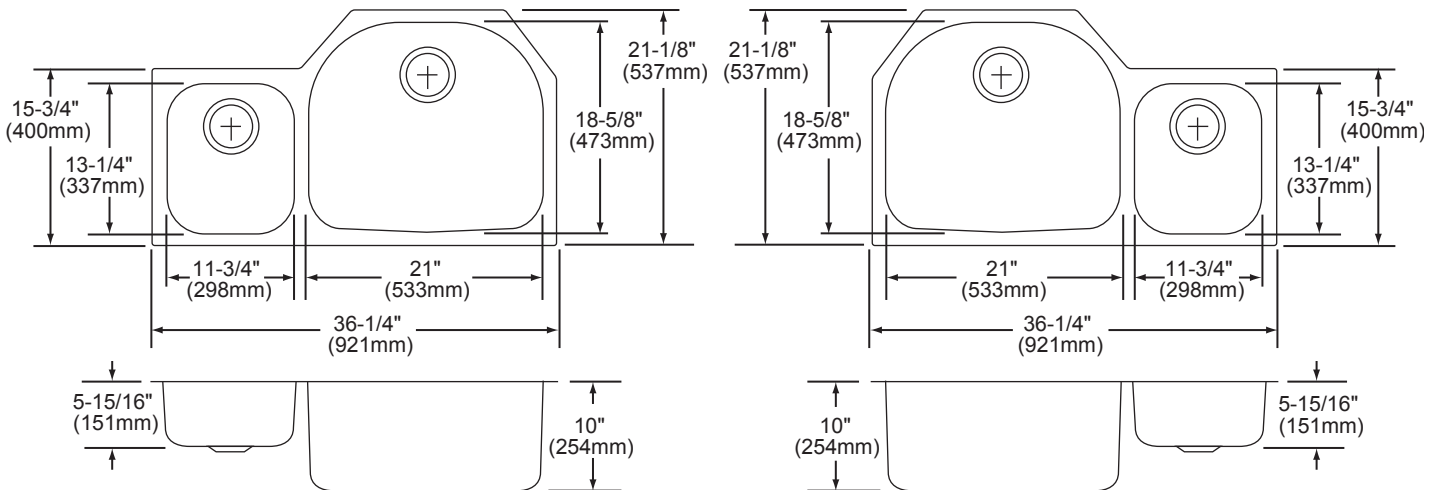

Bowl Depths: ELUH3621L/R – 5-15/16" (151mm) (small bowl), 7-1/2" (191mm) (large bowl).

ELUH362110L/R – 5-15/16" (151mm) (small bowl), 10" (254mm) (large bowl).

Finish: Exposed surfaces are hand blended to a Lustrous Highlighted Satin Finish.

Model Number	Overall		Inside Left Bowl			Inside Right Bowl			Cutout in Countertop	Minimum Cabinet Size
	L	W	L	W	D	L	W	D		
ELUH3621L	36 ¹ / ₄ (921mm)	21 ¹ / ₈ (537mm)	11 ³ / ₄ (298mm)	13 ¹ / ₄ (337mm)	5 ¹⁵ / ₁₆ (151mm)	21 (533mm)	18 ⁵ / ₈ (473mm)	7 ¹ / ₂ (191mm)	See Template**	42 (1067mm)
ELUH3621R	36 ¹ / ₄ (921mm)	21 ¹ / ₈ (537mm)	21 (533mm)	18 ⁵ / ₈ (473mm)	7 ¹ / ₂ (191mm)	11 ³ / ₄ (298mm)	13 ¹ / ₄ (337mm)	5 ¹⁵ / ₁₆ (151mm)		42 (1067mm)
ELUH362110L	36 ¹ / ₄ (921mm)	21 ¹ / ₈ (537mm)	11 ³ / ₄ (298mm)	13 ¹ / ₄ (337mm)	5 ¹⁵ / ₁₆ (151mm)	21 (533mm)	18 ⁵ / ₈ (473mm)	10 (254mm)		42 (1067mm)
ELUH362110R	36 ¹ / ₄ (921mm)	21 ¹ / ₈ (537mm)	21 (533mm)	18 ⁵ / ₈ (473mm)	10 (254mm)	11 ³ / ₄ (298mm)	13 ¹ / ₄ (337mm)	5 ¹⁵ / ₁₆ (151mm)		42 (1067mm)

*Length is left to right. Width is front to back.

**Template is packed with every sink.

Model ELUH3621L Illustrated

Model ELUH3621R Illustrated

Model ELUH362110L Illustrated

Model ELUH362110R Illustrated