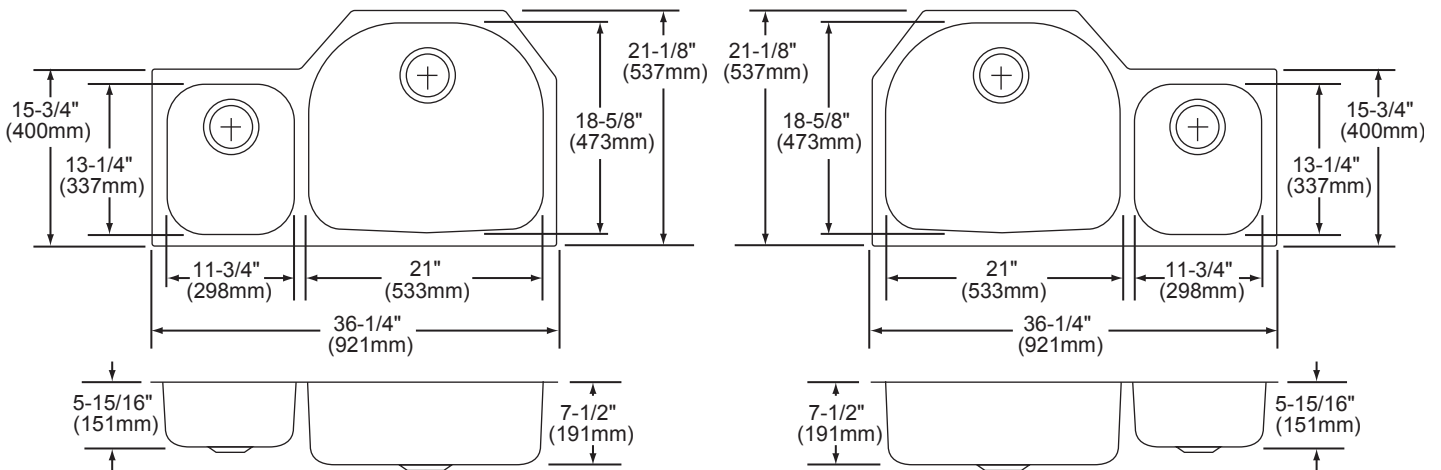

Bowl Depths: ELUH3621L/R – 5-15/16" (151mm) (small bowl), 7-1/2" (191mm) (large bowl).

ELUH362110L/R – 5-15/16" (151mm) (small bowl), 10" (254mm) (large bowl).

Finish: Exposed surfaces are hand blended to a Lustrous Highlighted Satin Finish.

Elkay

elkayusa.com

2222 Camden Court
Oak Brook, IL 60523

Printed in U.S.A.
©2010 Elkay

(Rev. 01/10) 1-107H

**Harmony® Undermount Double Bowl Sink
Model ELUH3621 Series**

**ELKAY®
SPECIFICATIONS**

SINK DIMENSIONS*

Model Number	Overall		Inside Left Bowl			Inside Right Bowl			Cutout in Countertop	Minimum Cabinet Size
	L	W	L	W	D	L	W	D		
ELUH3621L	36 ¹ / ₄ (921mm)	21 ¹ / ₈ (537mm)	11 ³ / ₄ (298mm)	13 ¹ / ₄ (337mm)	5 ¹⁵ / ₁₆ (151mm)	21 (533mm)	18 ⁵ / ₈ (473mm)	7 ¹ / ₂ (191mm)	See Template**	42 (1067mm)
ELUH3621R	36 ¹ / ₄ (921mm)	21 ¹ / ₈ (537mm)	21 (533mm)	18 ⁵ / ₈ (473mm)	7 ¹ / ₂ (191mm)	11 ³ / ₄ (298mm)	13 ¹ / ₄ (337mm)	5 ¹⁵ / ₁₆ (151mm)		42 (1067mm)
ELUH362110L	36 ¹ / ₄ (921mm)	21 ¹ / ₈ (537mm)	11 ³ / ₄ (298mm)	13 ¹ / ₄ (337mm)	5 ¹⁵ / ₁₆ (151mm)	21 (533mm)	18 ⁵ / ₈ (473mm)	10 (254mm)		42 (1067mm)
ELUH362110R	36 ¹ / ₄ (921mm)	21 ¹ / ₈ (537mm)	21 (533mm)	18 ⁵ / ₈ (473mm)	10 (254mm)	11 ³ / ₄ (298mm)	13 ¹ / ₄ (337mm)	5 ¹⁵ / ₁₆ (151mm)		42 (1067mm)

*Length is left to right. Width is front to back.

**Template is packed with every sink.

Model ELUH3621L Illustrated

Model ELUH3621R Illustrated

Model ELUH362110L Illustrated

Model ELUH362110R Illustrated