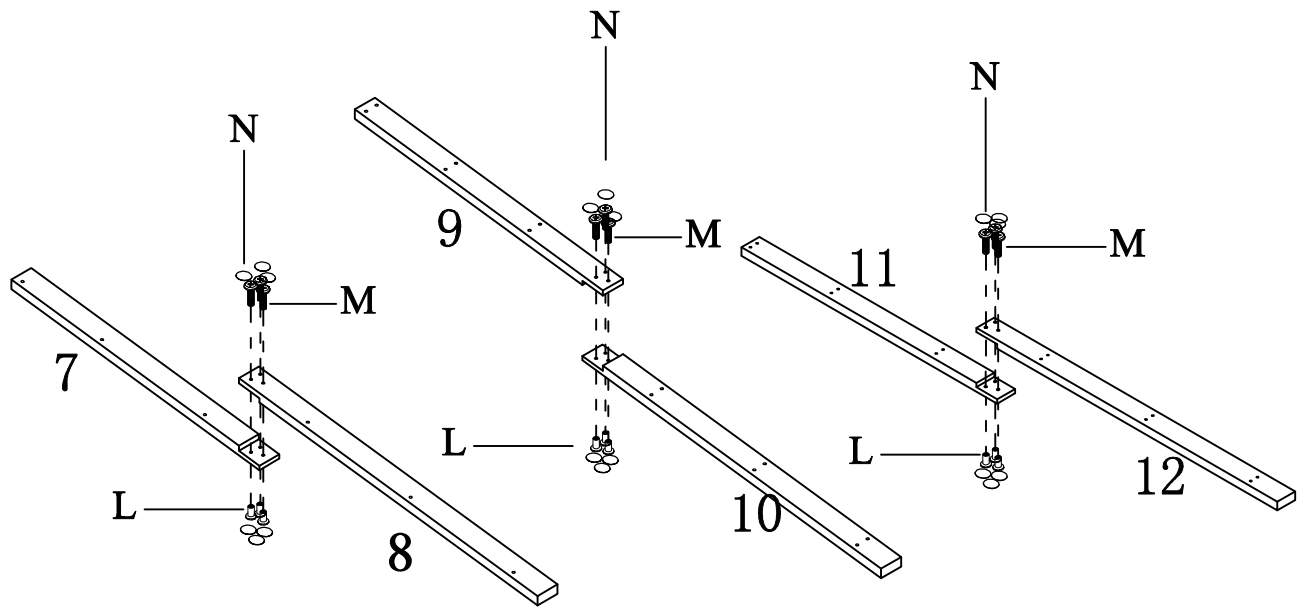

ÉTAPE / STEP 1