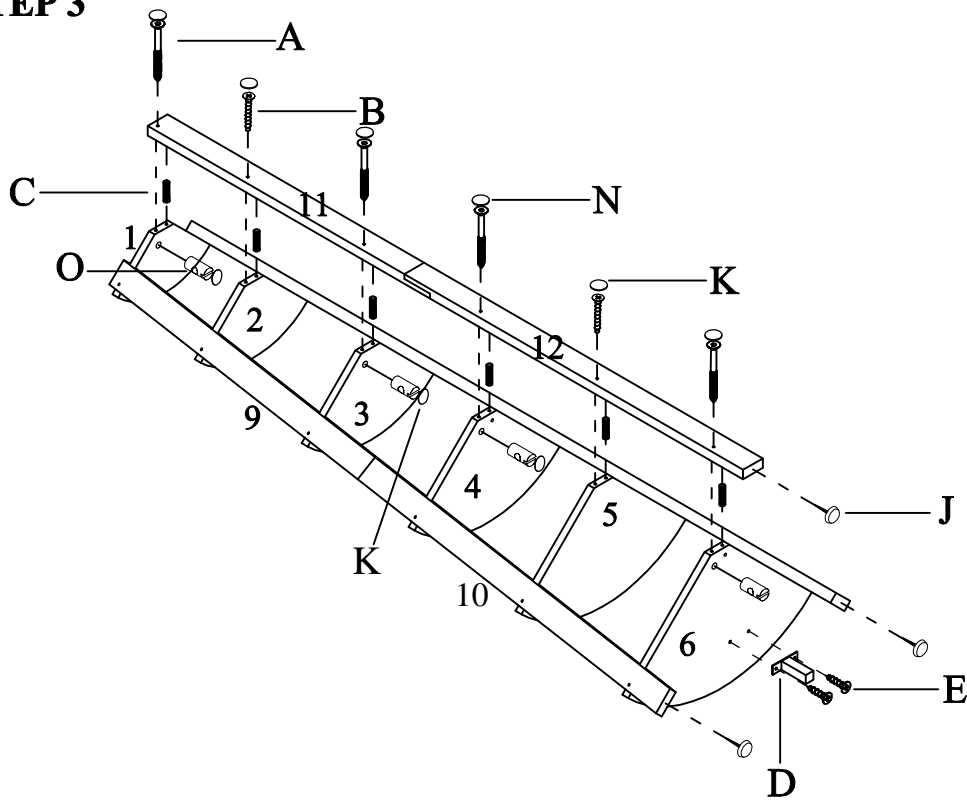

ÉTAPE / STEP 3

ÉTAPE / STEP 4