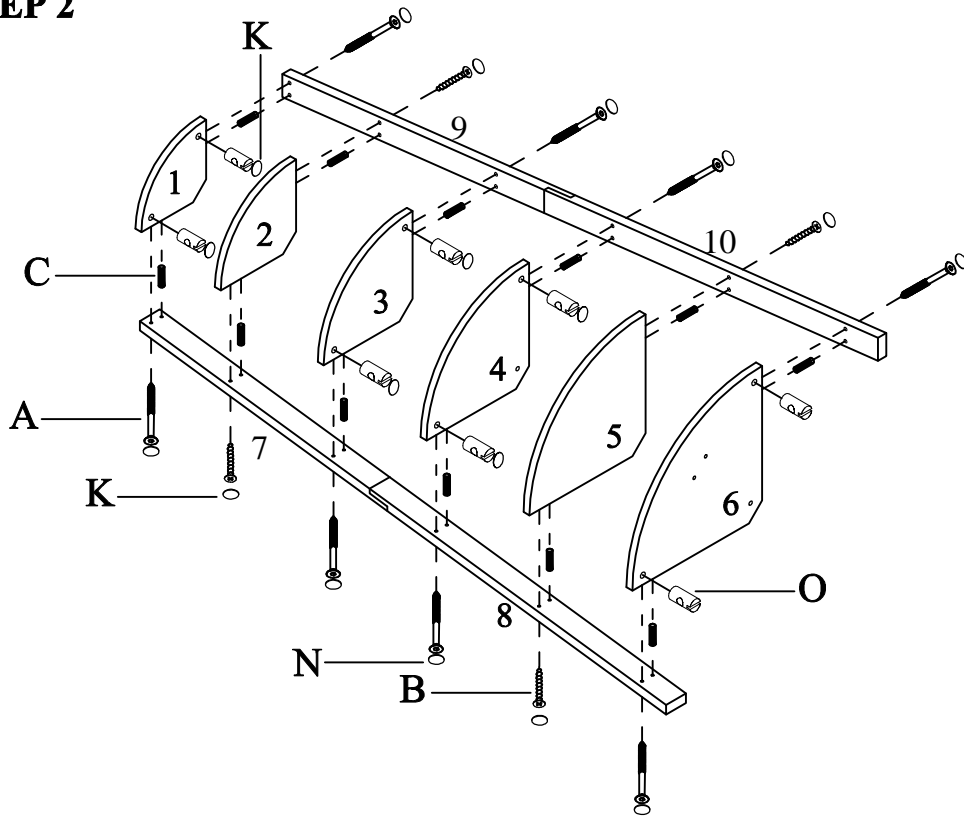

ÉTAPE / STEP 2