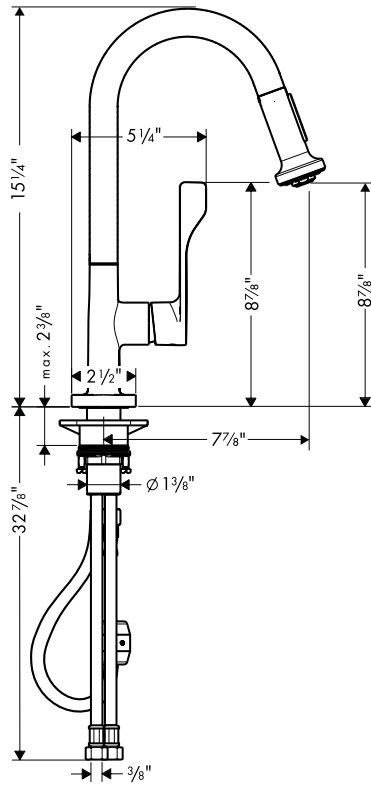

Axor Citterio Pull-Down Prep Sink Faucet

39836XX1

Product Features

- Single-control operation
- Ceramic cartridge
- Solid brass
- Pull-down spray with full and needle spray modes
- Protection against back siphonage provided by check valve
- Spout swivels 360°
- Cascade no-clog aerator
- 2.2 gpm

Available Finishes

Chrome

39836001

Steel Optik

39836801

The measurements shown are for reference only.

Products and specifications shown are subject to change without notice.

Specification sheet revised 6/2010