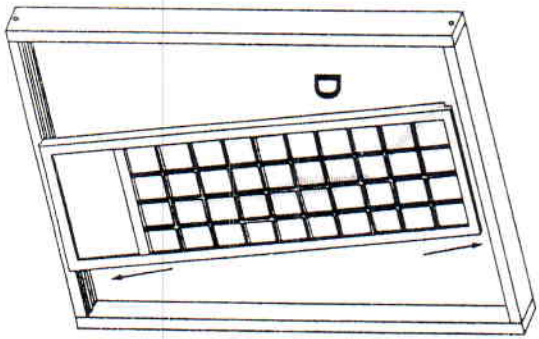

# ASSEMBLY INSTRUCTION FOR SLIDING SHOJI DOOR

1

HAMMER & SCREW DRIVER  
NOT INCLUDED

2

3

ITEM No.: 4.10U  
SIZE: 186.5 X 9 X 211 CM H. APPX.