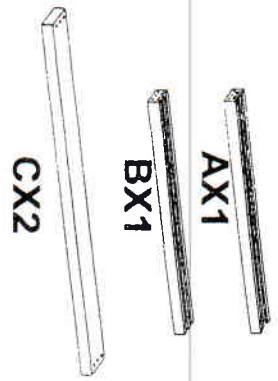

# ASSEMBLY INSTRUCTION FOR SLIDING SHOJI DOOR

1

HAMMER & SCREW DRIVER  
NOT INCLUDED

2

3

ITEM No.: 4.10U  
SIZE: 186.5 X 9 X 211 CM H. APPX.