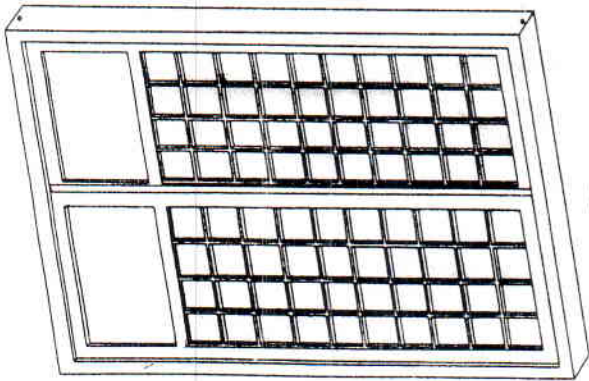

# ASSEMBLY INSTRUCTION FOR SLIDING SHOJI DOOR

1

HAMMER & SCREW DRIVER  
NOT INCLUDED

2

3

ITEM No.: 4.10U  
SIZE: 186.5 X 9 X 211 CM H. APPX.