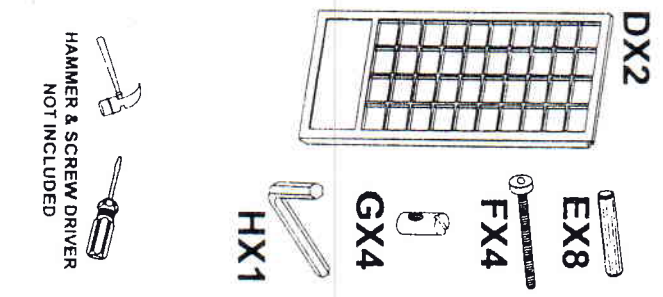

# ASSEMBLY INSTRUCTION FOR SLIDING SHOJI DOOR

1

HAMMER & SCREW DRIVER  
NOT INCLUDED

2

3

ITEM No.: 4.10U  
SIZE: 186.5 X 9 X 211 CM H. APPX.