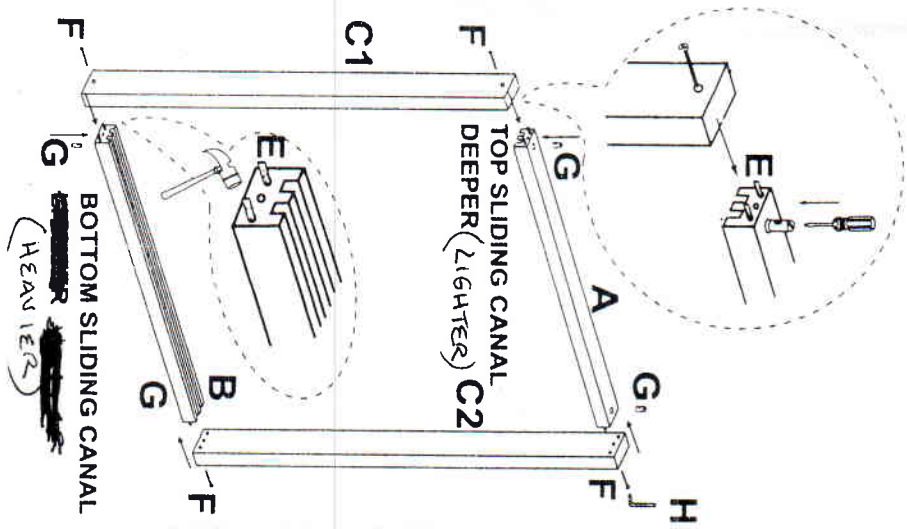

# ASSEMBLY INSTRUCTION FOR SLIDING SHOJI DOOR

1

HAMMER & SCREW DRIVER  
NOT INCLUDED

2

3

ITEM No.: 4.10U  
SIZE: 186.5 X 9 X 211 CM H. APPX.