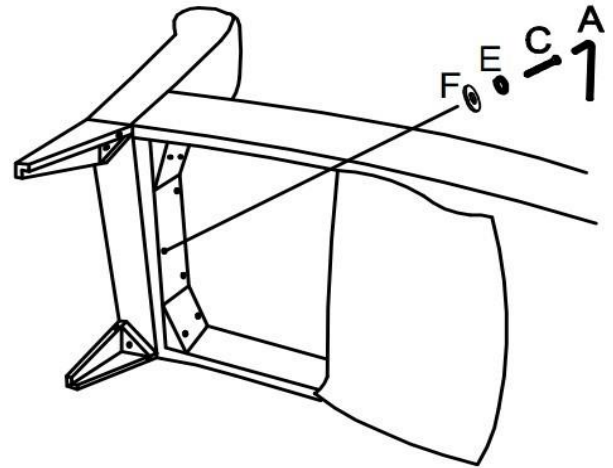

ÉTAPE / STEP 2