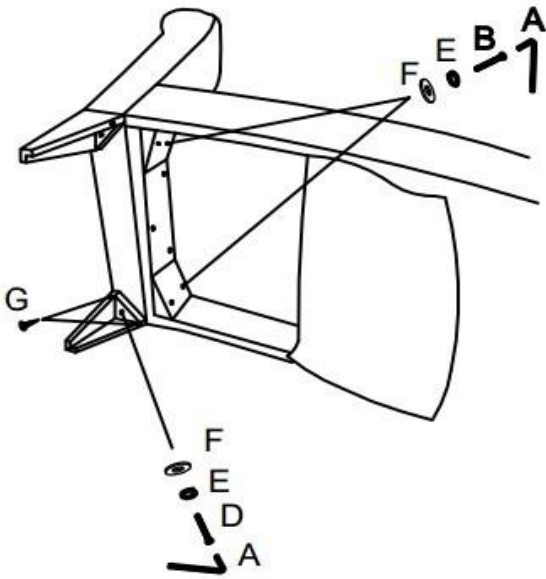

ÉTAPE / STEP 1