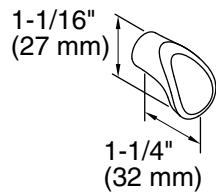

Product Information

Applicable product:	
Knob cabinet hardware	K-11284
Pull cabinet hardware	K-11285
18" (457 mm) Towel Bar	K-11370
24" (610 mm) Towel Bar	K-11371
30" (762 mm) Towel Bar	K-11372
Toilet Tissue Holder, Horizontal	K-11374
Robe Hook	K-11375
Towel Ring	K-11377

Install this product according to the installation guide.

K-11284

K-11285

K-11370 = 20-1/2" (521 mm)
K-11371 = 26-1/2" (673 mm)
K-11372 = 32-1/2" (826 mm)

K-11374

K-11375

K-11377