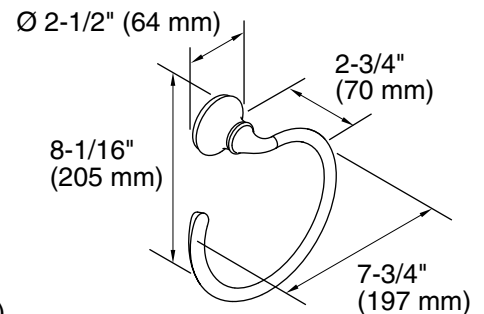

Product Information

Applicable product:	
Knob cabinet hardware	K-11284
Pull cabinet hardware	K-11285
18" (457 mm) Towel Bar	K-11370
24" (610 mm) Towel Bar	K-11371
30" (762 mm) Towel Bar	K-11372
Toilet Tissue Holder, Horizontal	K-11374
Robe Hook	K-11375
Towel Ring	K-11377

Install this product according to the installation guide.

K-11284

K-11285

K-11370 = 20-1/2" (521 mm)
K-11371 = 26-1/2" (673 mm)
K-11372 = 32-1/2" (826 mm)

K-11374

K-11375

K-11377