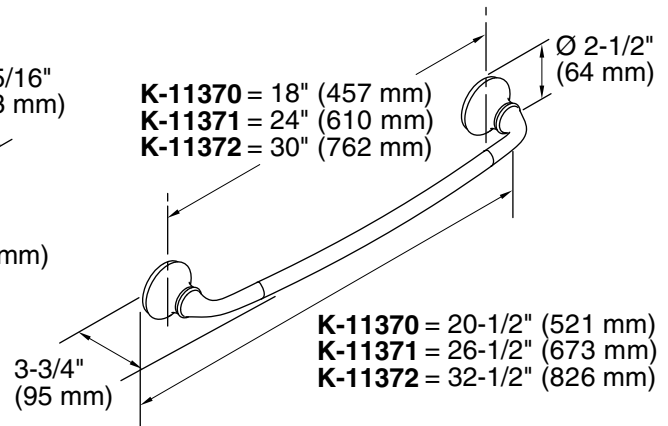

Product Information

Applicable product:	
Knob cabinet hardware	K-11284
Pull cabinet hardware	K-11285
18" (457 mm) Towel Bar	K-11370
24" (610 mm) Towel Bar	K-11371
30" (762 mm) Towel Bar	K-11372
Toilet Tissue Holder, Horizontal	K-11374
Robe Hook	K-11375
Towel Ring	K-11377

Install this product according to the installation guide.

K-11284

K-11285

K-11370 = 20-1/2" (521 mm)
K-11371 = 26-1/2" (673 mm)
K-11372 = 32-1/2" (826 mm)

K-11374

K-11375

K-11377