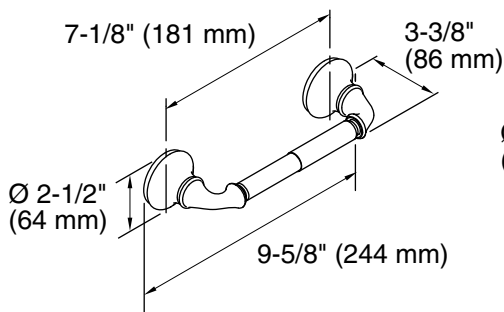

Product Information

Applicable product:	
Knob cabinet hardware	K-11284
Pull cabinet hardware	K-11285
18" (457 mm) Towel Bar	K-11370
24" (610 mm) Towel Bar	K-11371
30" (762 mm) Towel Bar	K-11372
Toilet Tissue Holder, Horizontal	K-11374
Robe Hook	K-11375
Towel Ring	K-11377

Install this product according to the installation guide.

K-11284

K-11285

K-11370 = 20-1/2" (521 mm)
K-11371 = 26-1/2" (673 mm)
K-11372 = 32-1/2" (826 mm)

K-11374

K-11375

K-11377