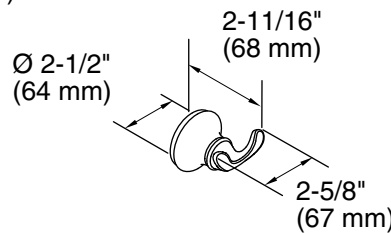

Product Information

Applicable product:	
Knob cabinet hardware	K-11284
Pull cabinet hardware	K-11285
18" (457 mm) Towel Bar	K-11370
24" (610 mm) Towel Bar	K-11371
30" (762 mm) Towel Bar	K-11372
Toilet Tissue Holder, Horizontal	K-11374
Robe Hook	K-11375
Towel Ring	K-11377

Install this product according to the installation guide.

K-11284

K-11285

K-11370 = 20-1/2" (521 mm)
K-11371 = 26-1/2" (673 mm)
K-11372 = 32-1/2" (826 mm)

K-11374

K-11375

K-11377