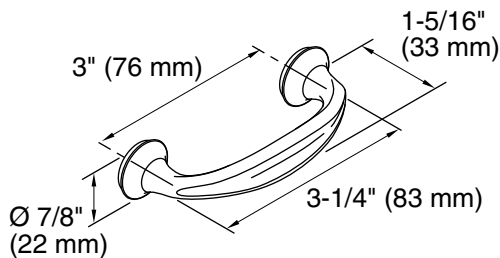

Product Information

Applicable product:	
Knob cabinet hardware	K-11284
Pull cabinet hardware	K-11285
18" (457 mm) Towel Bar	K-11370
24" (610 mm) Towel Bar	K-11371
30" (762 mm) Towel Bar	K-11372
Toilet Tissue Holder, Horizontal	K-11374
Robe Hook	K-11375
Towel Ring	K-11377

Installation Notes

CAUTION: Risk of personal injury. Do not install these products in any area where they are likely to be used inadvertently as a grab bar or support bar. These products are not designed or intended for use as a grab bar or support bar.

Install this product according to the installation guide.

K-11284

K-11285

K-11370 = 20-1/2" (521 mm)
K-11371 = 26-1/2" (673 mm)
K-11372 = 32-1/2" (826 mm)

K-11374

K-11375

K-11377