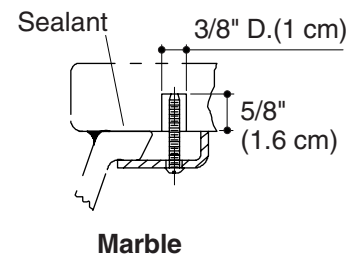

KOHLER® Roughing-In

K-2350 DEVONSHIRE® UNDERCOUNTER LAVATORY

Product Information

Fixture:*	basin area	water depth
Lavatory	16-7/8" (43 cm) x 13-11/16" (34.8 cm)	4-3/16" (10.6 cm)
Drain hole	1-3/4" D. (4.4 cm)	
* Approximate measurements for comparison only.		
Included Components:		
Basin clamp assembly	52047	
Cutout template	1035965-7	

Installation Notes

Install this product according to the installation guide.

Supplied basin clamp assemblies require 1" (2.5 cm) minimum countertop thickness. Installer must supply anchors for thinner countertops.

NOTICE: Countertop manufacturer or cutter must use the cutout template provided with the product, or a current one provided by Kohler (call 1-800-4-KOHLER). Kohler is not responsible for cutout errors when incorrect cutout template is used.

Fixture conforms to ASME Standard A112.19.2/CSA B45.1. All dimensions are nominal.

Installation