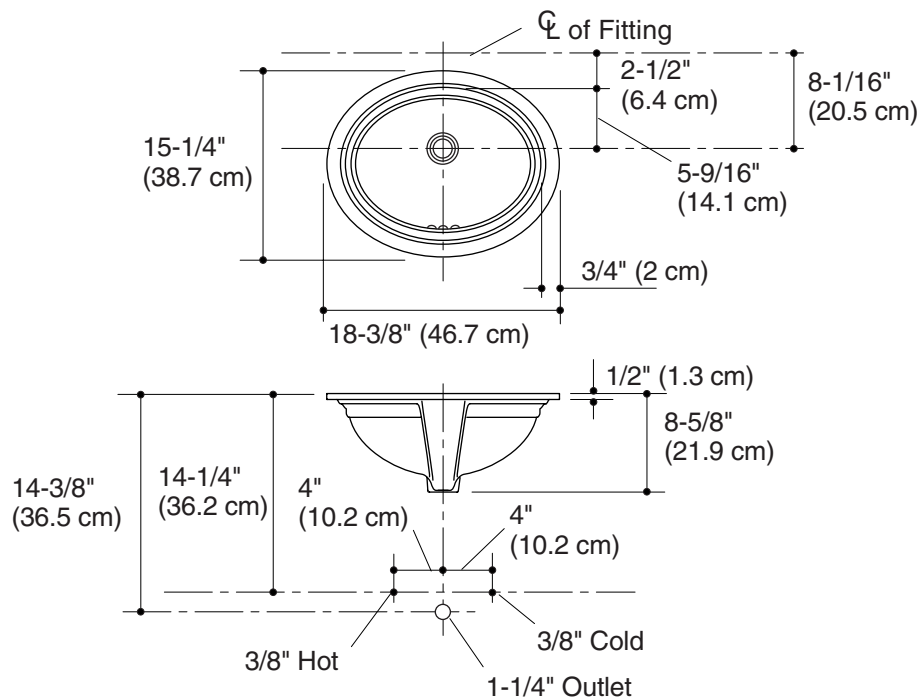

### Product Information

Fixture:*	basin area	water depth
Lavatory	16-7/8" (43 cm) x 13-11/16" (34.8 cm)	4-3/16" (10.6 cm)
Drain hole	1-3/4" D. (4.4 cm)	
* Approximate measurements for comparison only.		
Included Components:		
Basin clamp assembly	52047	
Cutout template	1035965-7	

### Installation Notes

Install this product according to the installation guide.

Supplied basin clamp assemblies require 1" (2.5 cm) minimum countertop thickness. Installer must supply anchors for thinner countertops.

Fixture conforms to ASME Standard A112.19.2/CSA B45.1. All dimensions are nominal.