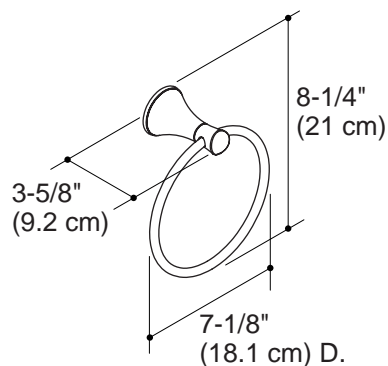

Product Information

Applicable product:	
18" (45.7 cm) towel bar	K-13430
24" (61 cm) towel bar	K-13431
30" (76.2 cm) towel bar	K-13432
Robe hook	K-13433
Toilet tissue holder	K-13434
Towel ring	K-13435

K-13435