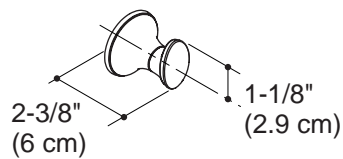

Product Information

Applicable product:	
18" (45.7 cm) towel bar	K-13430
24" (61 cm) towel bar	K-13431
30" (76.2 cm) towel bar	K-13432
Robe hook	K-13433
Toilet tissue holder	K-13434
Towel ring	K-13435

K-13433