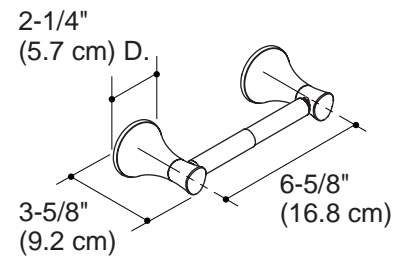

Product Information

Applicable product:	
18" (45.7 cm) towel bar	K-13430
24" (61 cm) towel bar	K-13431
30" (76.2 cm) towel bar	K-13432
Robe hook	K-13433
Toilet tissue holder	K-13434
Towel ring	K-13435

K-13433