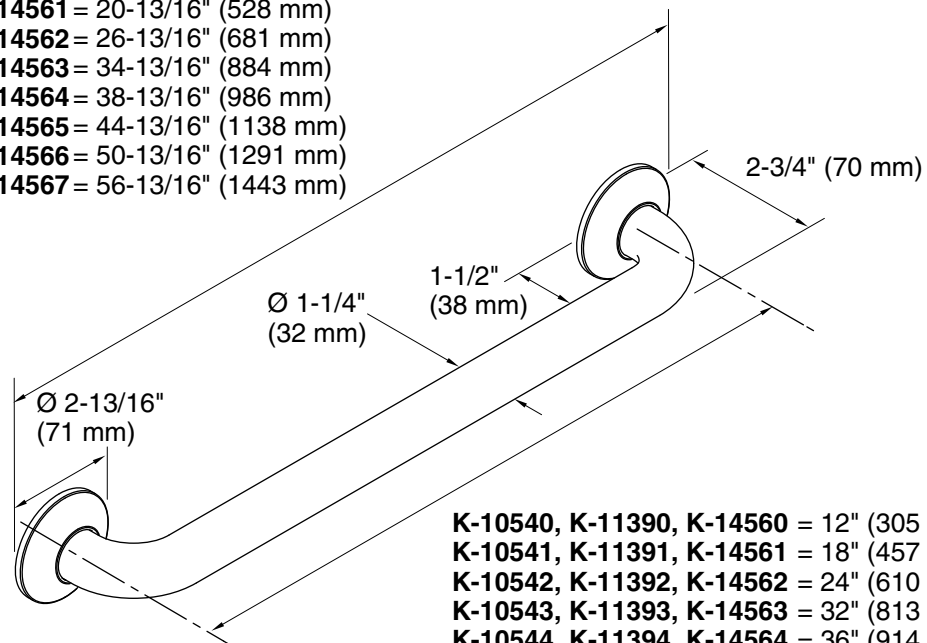

### Product Information

Applicable product:	
<b>Traditional styling (shown)</b>	
12" (305 mm) grab bar	K-10540
18" (457 mm) grab bar	K-10541
24" (610 mm) grab bar	K-10542
32" (813 mm) grab bar	K-10543
36" (914 mm) grab bar	K-10544
42" (1067 mm) grab bar	K-10545
48" (1219 mm) grab bar	K-10546
54" (1372 mm) grab bar	K-10547
<b>Transitional styling</b>	
12" (305 mm) grab bar	K-11390
18" (457 mm) grab bar	K-11391
24" (610 mm) grab bar	K-11392
32" (813 mm) grab bar	K-11393
36" (914 mm) grab bar	K-11394
42" (1067 mm) grab bar	K-11395
48" (1219 mm) grab bar	K-11396
54" (1372 mm) grab bar	K-11397

### Installation Notes

**WARNING: Risk of personal injury.** The wall plates on the grab bar must be mounted to a brace between the wall studs. Doing so will ensure that the weight of the user is adequately supported.

Install this product according to the installation guide.

The appearance of the product may differ from the product diagram. The dimensions still apply.

K-10540, K-11390, K-14560 = 14-13/16" (376 mm)  
 K-10541, K-11391, K-14561 = 20-13/16" (528 mm)  
 K-10542, K-11392, K-14562 = 26-13/16" (681 mm)  
 K-10543, K-11393, K-14563 = 34-13/16" (884 mm)  
 K-10544, K-11394, K-14564 = 38-13/16" (986 mm)  
 K-10545, K-11395, K-14565 = 44-13/16" (1138 mm)  
 K-10546, K-11396, K-14566 = 50-13/16" (1291 mm)  
 K-10547, K-11397, K-14567 = 56-13/16" (1443 mm)

K-10540, K-11390, K-14560 = 12" (305 mm)  
 K-10541, K-11391, K-14561 = 18" (457 mm)  
 K-10542, K-11392, K-14562 = 24" (610 mm)  
 K-10543, K-11393, K-14563 = 32" (813 mm)  
 K-10544, K-11394, K-14564 = 36" (914 mm)  
 K-10545, K-11395, K-14565 = 42" (1067 mm)  
 K-10546, K-11396, K-14566 = 48" (1219 mm)  
 K-10547, K-11397, K-14567 = 54" (1372 mm)