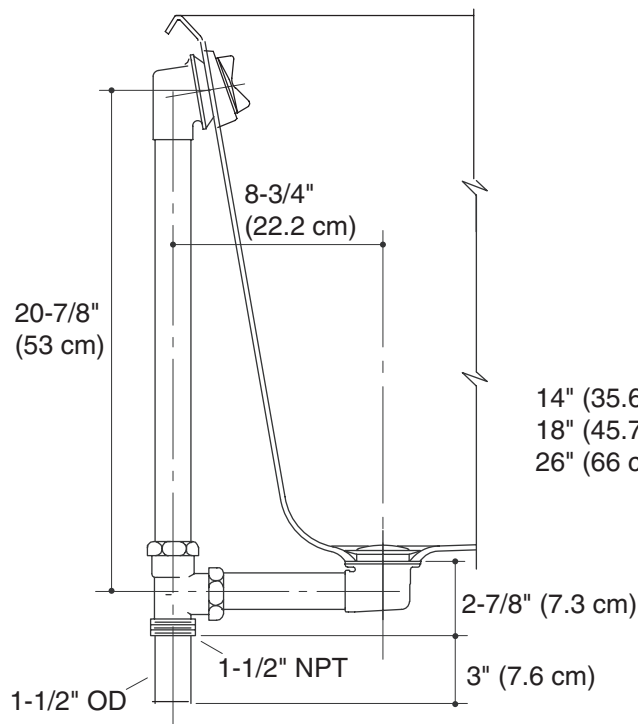

## Roughing-In

K-7163, K-7166-AF  
**CLEARFLO**  
**BATH DRAIN**

### Installation Notes

Install this product according to the installation guide.

**K-7163**

14" (35.6 cm) Bath = 11-1/2" (29.2 cm)  
 18" (45.7 cm) Bath = 14-1/4" (36.2 cm)  
 26" (66 cm) Bath = 24" (61 cm)