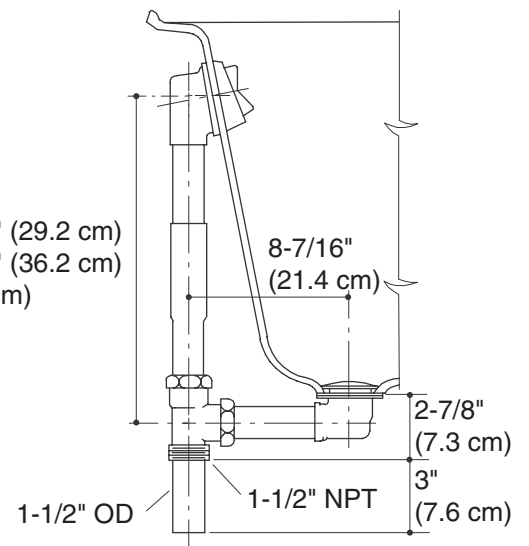

### Installation Notes

Install this product according to the installation guide.

**K-7163**

14" (35.6 cm) Bath = 11-1/2" (29.2 cm)  
 18" (45.7 cm) Bath = 14-1/4" (36.2 cm)  
 26" (66 cm) Bath = 24" (61 cm)