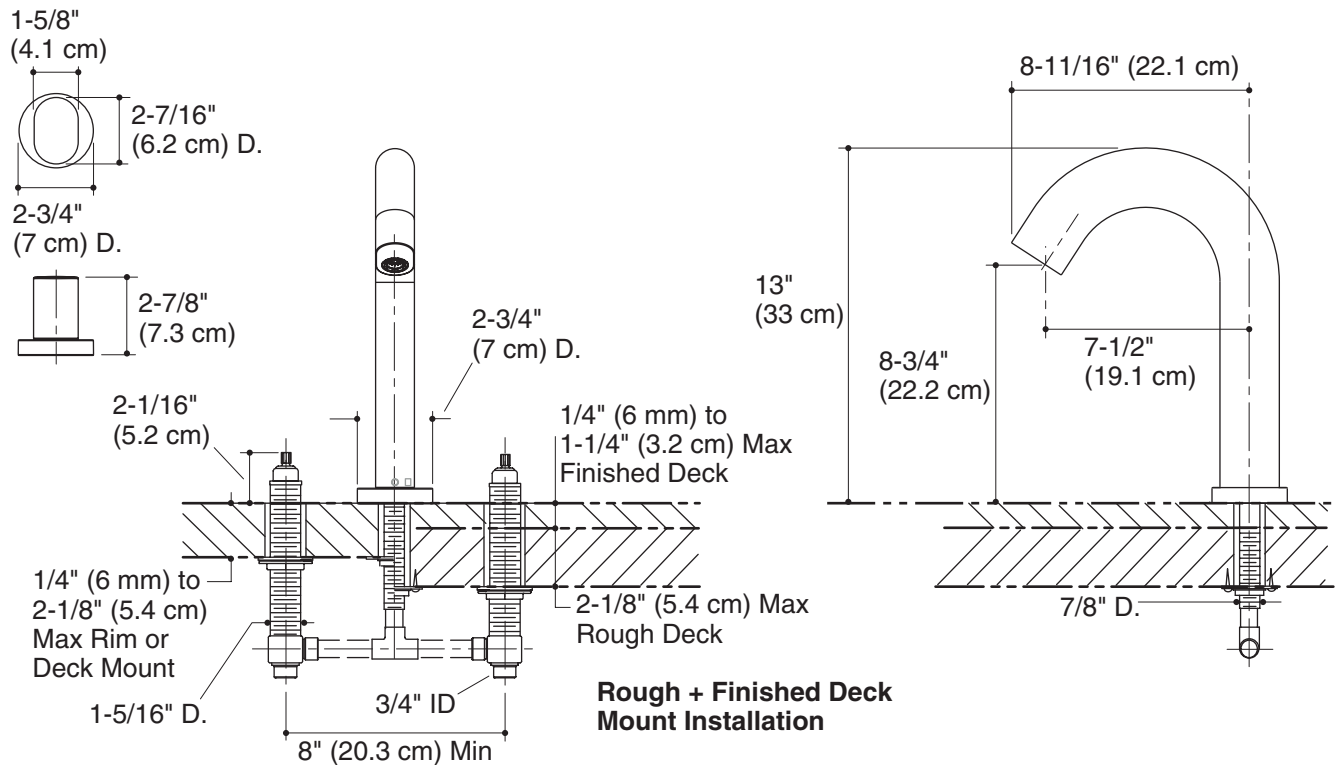

### Product Information

Applicable faucet trim:		
Bath faucet trim	K-T10059-9	
Required valve*:		
1/2" valve system	K-300-K-NA	Not shown
3/4" valve system	K-301-K-NA	Shown
*A valve system is required.		

### Installation Notes

Install this product according to the installation and care guide.

**Rim or Deck  
Mount Installation**