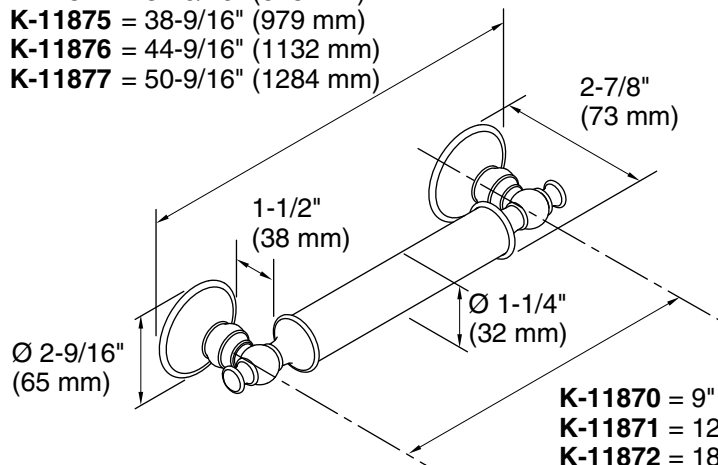

Product Information

Applicable product:	
9" (229 mm) grab bar	K-11870
12" (305 mm) grab bar	K-11871
18" (457 mm) grab bar	K-11872
24" (610 mm) grab bar	K-11873
32" (813 mm) grab bar	K-11874
36" (914 mm) grab bar	K-11875
42" (1067 mm) grab bar	K-11876
48" (1219 mm) grab bar	K-11877

Installation Notes

WARNING: Risk of personal injury. The wall plates on the grab bar must be mounted to a brace between the wall studs. This will ensure that the weight of the user is adequately supported.

Install this product according to the installation guide.

- K-11870 = 11-9/16" (294 mm)
- K-11871 = 14-9/16" (370 mm)
- K-11872 = 20-9/16" (522 mm)
- K-11873 = 26-9/16" (675 mm)
- K-11874 = 34-9/16" (878 mm)
- K-11875 = 38-9/16" (979 mm)
- K-11876 = 44-9/16" (1132 mm)
- K-11877 = 50-9/16" (1284 mm)

- K-11870 = 9" (229 mm)
- K-11871 = 12" (305 mm)
- K-11872 = 18" (457 mm)
- K-11873 = 24" (610 mm)
- K-11874 = 32" (813 mm)
- K-11875 = 36" (914 mm)
- K-11876 = 42" (1067 mm)
- K-11877 = 48" (1219 mm)