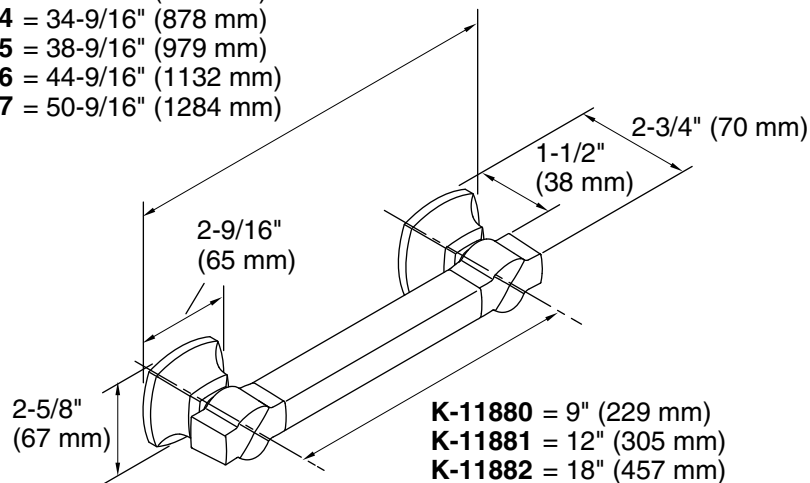

Product Information

Applicable product:	
9" (229 mm) grab bar	K-11880
12" (305 mm) grab bar	K-11881
18" (457 mm) grab bar	K-11882
24" (610 mm) grab bar	K-11883
32" (813 mm) grab bar	K-11884
36" (914 mm) grab bar	K-11885
42" (1067 mm) grab bar	K-11886
48" (1219 mm) grab bar	K-11887
<p>With the exception of the 9" (229 mm) grab bar, these products will comply with the Americans with Disabilities Act (the "Act") when installed per the following Accessibility Guidelines of the Act (Section 604 Water Closets/Toilet Compartments); Section 607 (Bathtubs); Section 608 (Shower Compartments); and/or Section 609 (Grab Bars).</p>	

ADA

Installation Notes

WARNING: Risk of personal injury. The wall plates on the grab bar must be mounted to a brace between the wall studs. This will ensure that the weight of the user is adequately supported.

Install this product according to the installation guide.

- K-11880 = 11-9/16" (294 mm)
- K-11881 = 14-9/16" (370 mm)
- K-11882 = 20-9/16" (522 mm)
- K-11883 = 26-9/16" (675 mm)
- K-11884 = 34-9/16" (878 mm)
- K-11885 = 38-9/16" (979 mm)
- K-11886 = 44-9/16" (1132 mm)
- K-11887 = 50-9/16" (1284 mm)

- K-11880 = 9" (229 mm)
- K-11881 = 12" (305 mm)
- K-11882 = 18" (457 mm)
- K-11883 = 24" (610 mm)
- K-11884 = 32" (813 mm)
- K-11885 = 36" (914 mm)
- K-11886 = 42" (1067 mm)
- K-11887 = 48" (1219 mm)