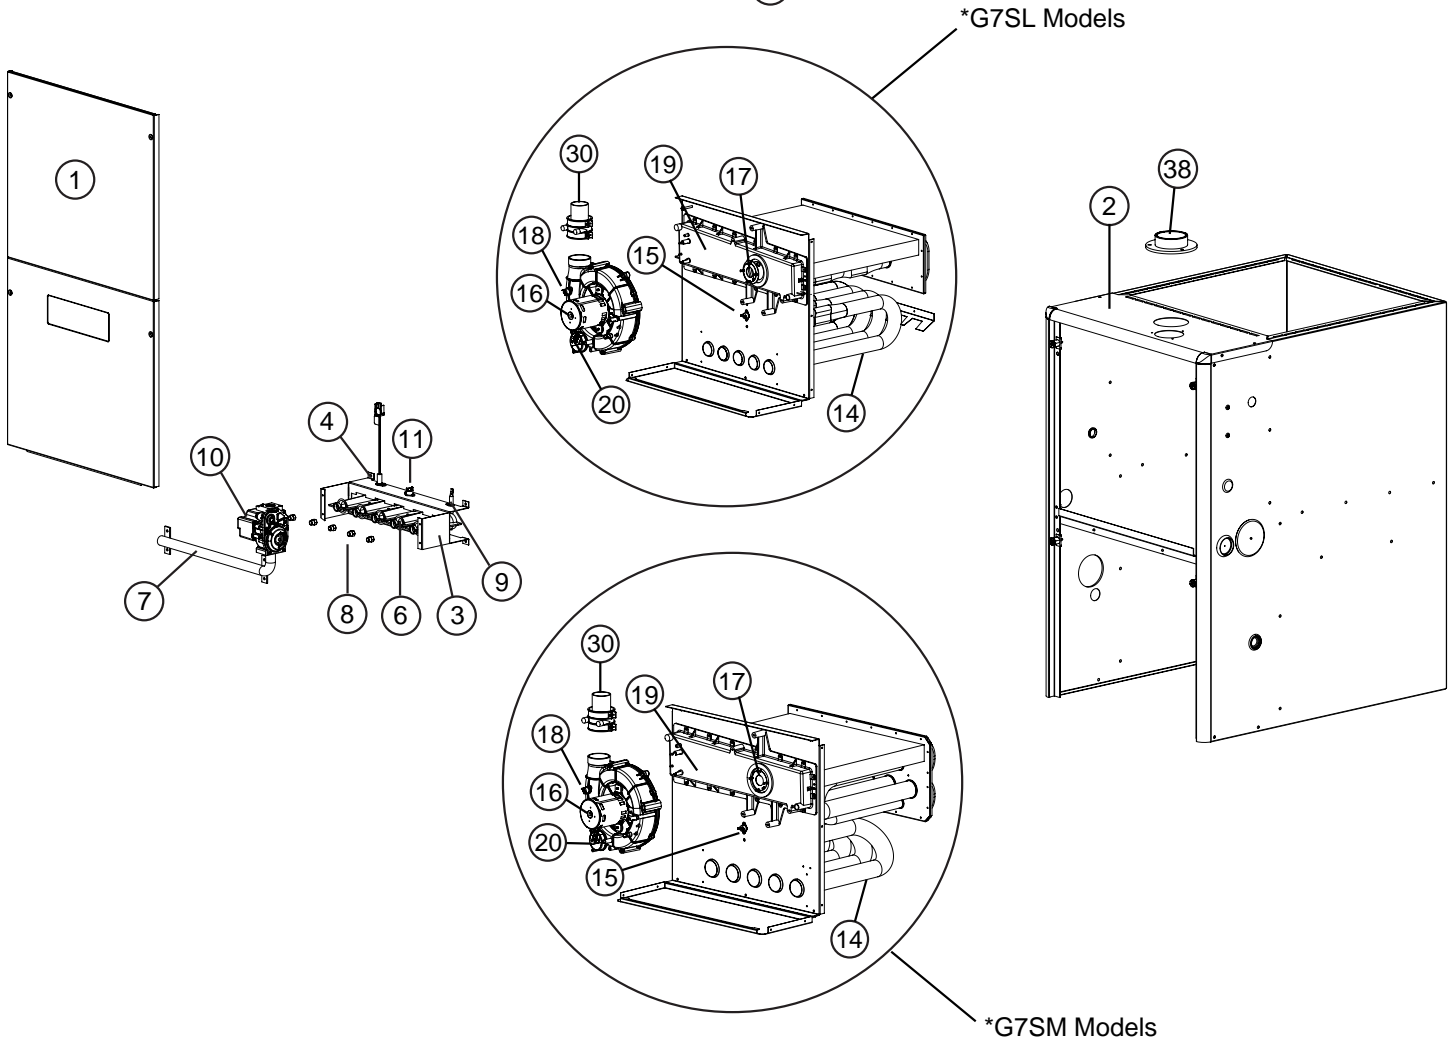

*G7SL & *G7SM DOWNFLOW COMPONENT LOCATION