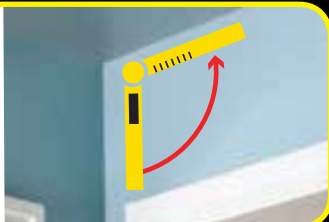

POWER ON

Press the ON/OFF
button to turn on.

PAIRING

LONG PRESS the
Bluetooth button
to start pairing mode.

CONNECT

the DIGITAL ANGLE FINDER
to your phone.

DIGITAL ANGLE FINDER

MEASURE

Easily determine the angle of any corner.

TRANSMIT

Simply send measurements to the ToolSmart™ app on your phone.

CALCULATE

Use the embedded calculator to figuring out compound angles.

ESTIMATE

Quickly and easily determine the materials and tools needed.