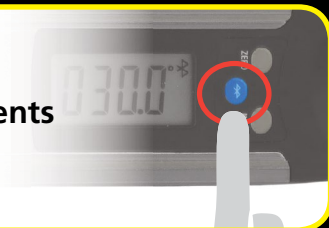

POWER ON

Press the ON/OFF
button to turn on.

PAIRING

LONG PRESS the
Bluetooth button
to start pairing mode.

CONNECT

the DIGITAL ANGLE FINDER
to your phone.

DIGITAL ANGLE FINDER

MEASURE

Easily determine the angle of any corner.

TRANSMIT

Simply send measurements to the ToolSmart™ app on your phone.

CALCULATE

Use the embedded calculator to figuring out compound angles.

ESTIMATE

Quickly and easily determine the materials and tools needed.