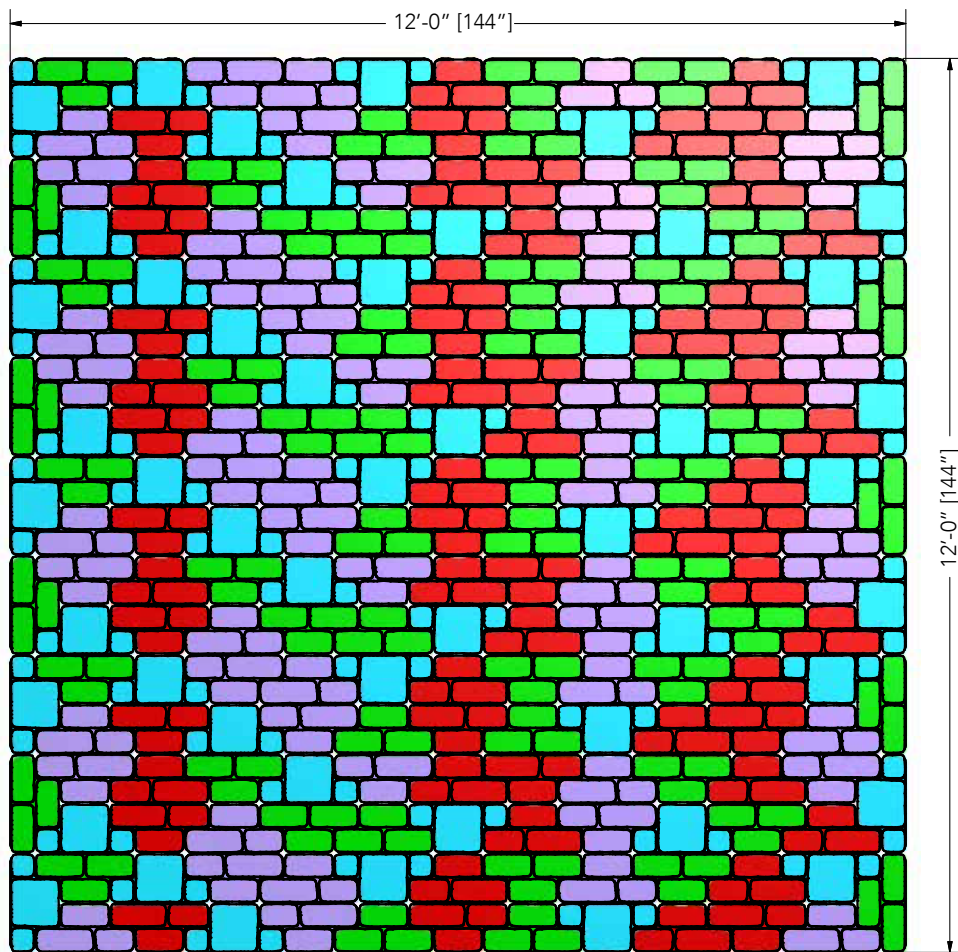

PAVERS | CAMDEN COBBLE®

Camden Cobble

NO-CUT INSTALLATION PATTERN
12' X 12' [144" X 144"]

PRODUCT
INSTALLATION
KEY

STONE "1"

STONE "2"

STONE "3"

STONE "4"

Keystone Retaining Wall Systems LLC • A Contech Company
4444 West 78th Street • Minneapolis, MN 55435
(952) 897-1040 • www.keystonewalls.com

©2017 Keystone Retaining Wall Systems LLC