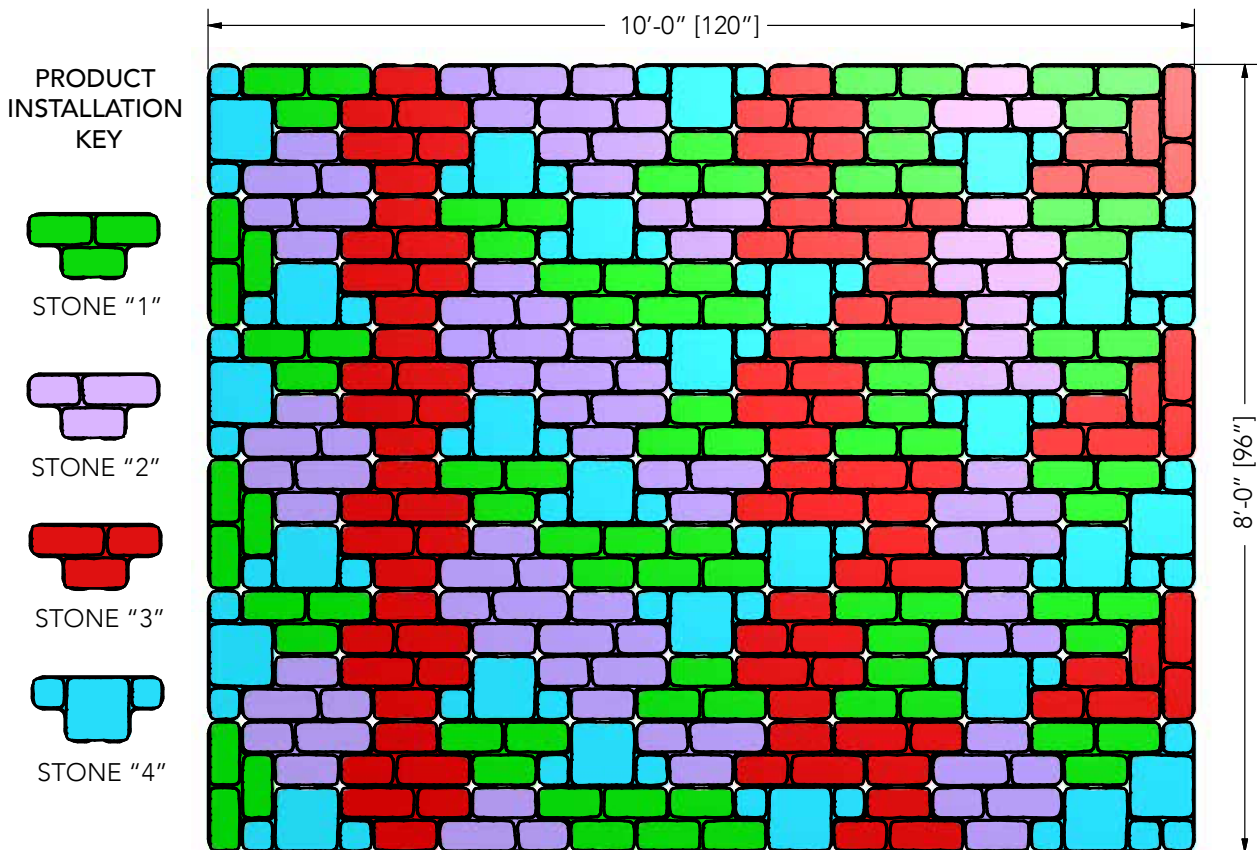

PAVERS | CAMDEN COBBLE®

Camden Cobble

NO-CUT INSTALLATION PATTERN
8' X 10' [96" X 120"]

Keystone Retaining Wall Systems LLC • A Contech Company
4444 West 78th Street • Minneapolis, MN 55435
(952) 897-1040 • www.keystonewalls.com

©2017 Keystone Retaining Wall Systems LLC

PAVERS | CAMDEN COBBLE®

Camden Cobble

NO-CUT INSTALLATION PATTERN
12' X 12' [144" X 144"]

PRODUCT
INSTALLATION
KEY

STONE "1"

STONE "2"

STONE "3"