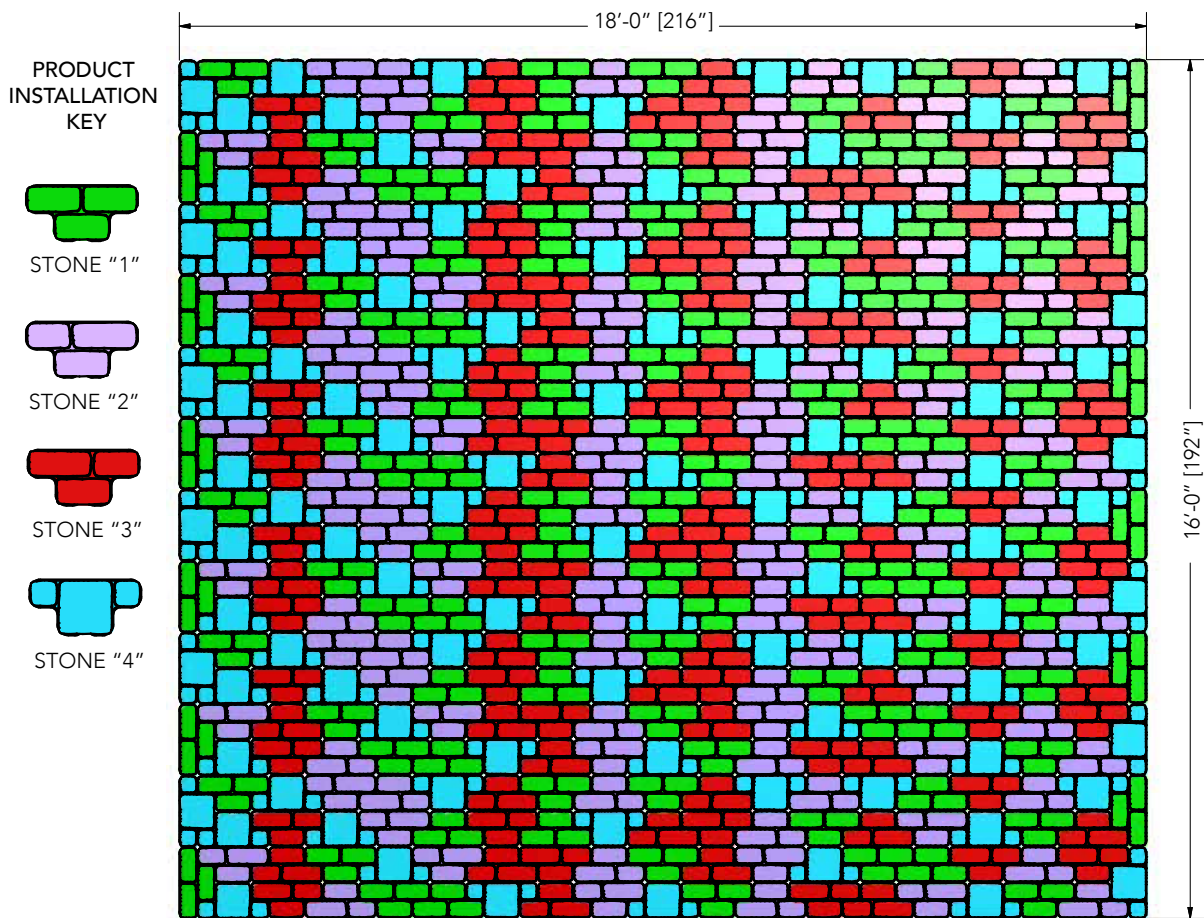

Keystone Retaining Wall Systems LLC • A Contech Company
4444 West 78th Street • Minneapolis, MN 55435
(952) 897-1040 • www.keystonewalls.com

©2017 Keystone Retaining Wall Systems LLC