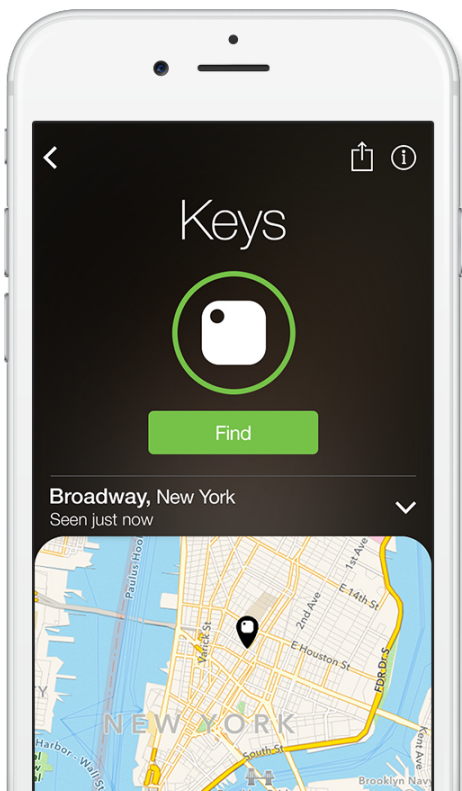

250,000 Items per day

Found by Tile users around the world.

Benefits

Loud sound

90 decibel melody that's easy to hear rooms away.

Largest lost & found network

Put all other Tile apps on the lookout if the item's not where you last left it.

Zero upkeep

Hassle-free 1 year non-replaceable battery.

Sharing feature

Share Tiles with a roommate or friend to increase finding power.

Web application

Find your phone via the web at thetileapp.com/web

Simple and easy to use app

Download from your app store or downloadtile.com
Also available on Apple Watch

Key features

Ring it.

Loudly ring a lost item from the app and find it by sound.

See where you had it.

Check the map for its last known location and time.

Find your phone.

Press Tile to make your phone ring—even if it's on silent.

Use cases

Keys

Wallets

Purses

Backpacks

Cameras