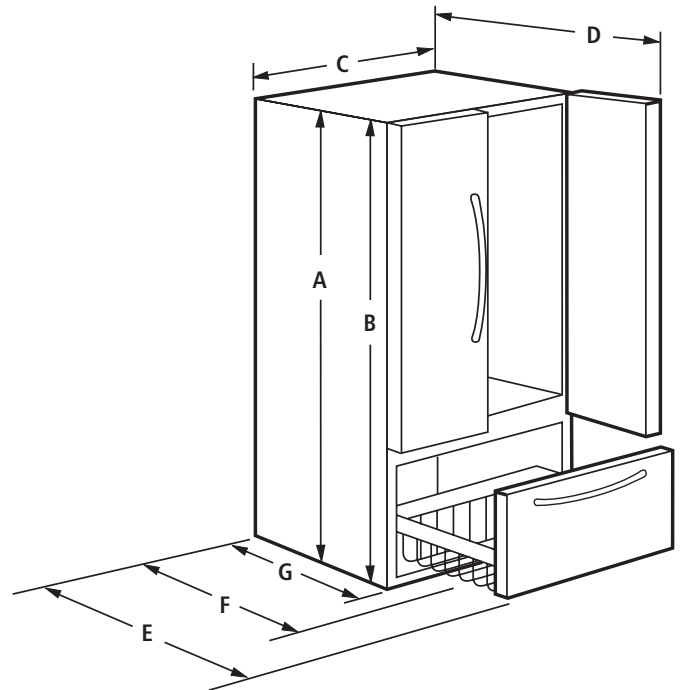

Whirlpool® French Door Refrigerator

WRF560SEY

Key Features

- French door styling with a smaller footprint (fits 30-inch wide opening)
- Industry's most usable capacity available*
- Exterior filtered water dispenser with electronic controls
- Filtered ice and water pre installed
- FreshFlow™ Produce Preserver
- Full-width pantry with temperature controls

*Based on shelf and door bin space, for 30" wide or less french door bottom freezer models

French Door Refrigerator

WRF560SEY

Specifications

MODEL NO	WRF560SMY
CAPACITY	
Total Volume (cu. Ft)	19.5
Refrigerator Volume (cu.ft.)	13.3
Freezer Volume (cu. Ft.)	6.2
Total Shelf Area (sq. ft)	18
ENERGY STAR® Qualified	Yes - Tier I
REFRIGERATOR	
EZ Change Water Filtration Dispenser System	Yes - External
Adjustable SpillGuard™ Glass Shelves	2 SpillSaver™ Glass Shelves (1 Partial Width Fold-Away Shelf)
Clear Crispers	2 Humidity-Controlled
Total # of Door Bins	5 + Specialty
Specialty Door Bin	Condiment Caddy
Adjustable Door Bins	4 Clear
Pantry Drawer	Temperature-Controlled Full-Width
Gallon Door Storage	Yes
LED lighting	8 LED's
Up-Front Temperature Controls	External Electronic
FREEZER	
Automatic Ice Maker	Factory Installed Filtered Ice
Wire Basket	Solid Upper Bin
Light	1-25 Watt Blue Bulb
GENERAL INFORMATION	
Contoured Doors	Yes - Smooth
Hidden Hinges	Yes
Door Handles	Whirlpool Global VBL
Accu-Chill™ System	Yes
Textured Steel Cabinet	Apollo Grey
Auto Exterior Moisture Control	Yes
Adjustable Rubber Rollers/Levelers	Yes
Open Door Alarm	Yes
Approx. Shipping Weight	325
OTHER FEATURES	
Fast Cool	Yes
COLOR AVAILABILITY	

W/ B/ M (white, black, stainless)

Dimensions

DIMENSIONS		
A	Height - Overall	67 1/2
B	Height - to Top of Doors	68 1/2
C	Width	29 1/2
D	Depth - Doors Open	43 5/8
E	Depth - Drawer Open with Handle	52 1/8
F	Depth - with Handles	34 5/8
G	Depth - without Doors and Handles	28 1/2