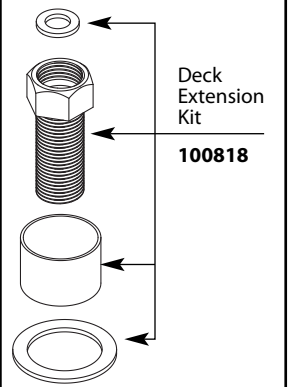

158677

Mounting Nuts (2)

145665

Waste Assembly

139246BN Brushed Nickel

USE ON DECKS < 1/4" (6mm)

Thin Deck
Spacer Kit

146936

USE ON DECKS > 1-1/8" (29mm)

Deck
Extension
Kit

100818