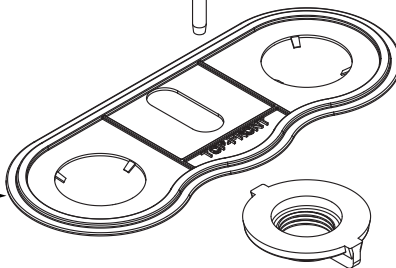

1224

Lift Rod

158676SRN Spot Resist Nickel

Aerator Kit (Includes Tool)

137401

Waste Plug

12314BN Brushed Nickel

Deck Gasket

158677

Mounting Nuts (2)

145665

Waste Assembly

139246BN Brushed Nickel

USE ON DECKS < 1/4" (6mm)

Thin Deck
Spacer Kit

146936

USE ON DECKS > 1-1/8" (29mm)

Deck
Extension
Kit

100818