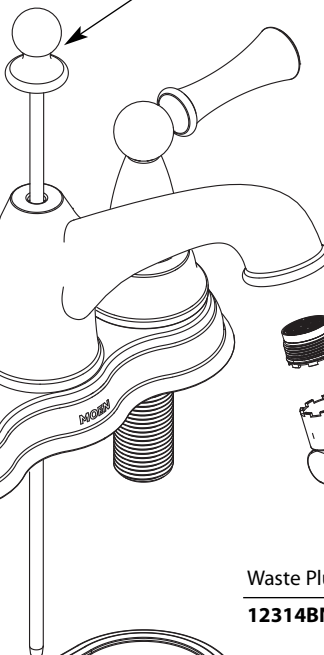

Buy it for looks. Buy it for life.®

Illustrated Parts

■ Order by Part Number

SAGE®		
4" Lavatory Faucet w/Waste Assembly		
MODEL	TYPE	FINISH
84600SRN	Lever	Spot Resist Nickel

Handle Kit & Handle Screw

158674SRN - HOT

Spot Resist Nickel

158675SRN - COLD

Spot Resist Nickel

Cartridge Nut (2)

97535

Escutcheon Nut (2)

130560

Replacement Cartridge

1224

Lift Rod

158676SRN Spot Resist Nickel

Aerator Kit (Includes Tool)

137401

Waste Plug

12314BN Brushed Nickel

Deck Gasket