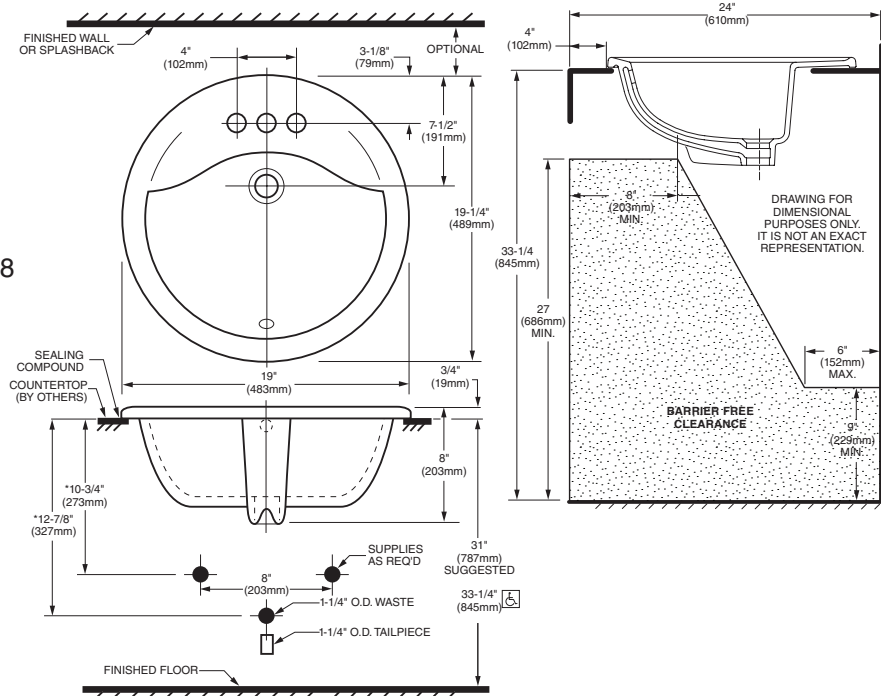

**CADET® EVERCLEAN®**  
**ROUND DROP IN SINK**

**0427.444EC** Faucet holes on 4" (102mm) centers (illustrated)

- European-styled interior bowl
- Made from vitreous china
- Super smooth EverClean surface keeps dirt and toiletries from accumulating and inhibits the growth of stain and odor causing bacteria, mold, and mildew on the surface
- Self-rimming with cutout template supplied
- Front overflow

**Nominal Dimensions:**  
19-1/4" (489mm) diameter

**Bowl sizes:**  
15-1/4" (387mm) wide  
12-1/4" (311mm) front to back  
6" (152mm) deep

**Compliance Certifications - Meets or Exceeds the Following Specifications:**

- ASME A112.19.2 - 2008/CSA B45.1-08

**To Be Specified:**

- Color:  White  Bone  Linen
- Faucet\*:
- Faucet Finish:
- Supplies:
- 1-1/4" Trap:

\* See faucet section for additional models available

**NOTES:**

\* DIMENSIONS SHOWN FOR LOCATION OF SUPPLIES AND "P" TRAP ARE SUGGESTED. FOR COUNTERTOP CUTOUT AND INSTALLATION INSTRUCTIONS USE TEMPLATE SUPPLIED WITH SINK. FITTINGS NOT INCLUDED WITH FIXTURE AND MUST BE ORDERED SEPARATELY. SEALING COMPOUND SUPPLIED BY OTHERS.