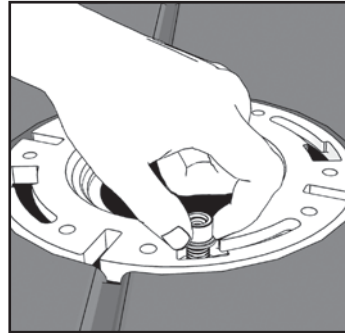

ZERO CUT BOLTS™

Installation Instructions

WARNING:
DO NOT USE A TOOL TO TIGHTEN BOLTS OR SLIDING ADAPTERS. USE OF A TOOL WILL VOID WARRANTY AND POTENTIALLY CRACK TOILET CAUSING PROPERTY DAMAGE OR INJURY.

With Gray Lock Nut loosened, Insert Brass Tee Bolt into toilet bolt slot.