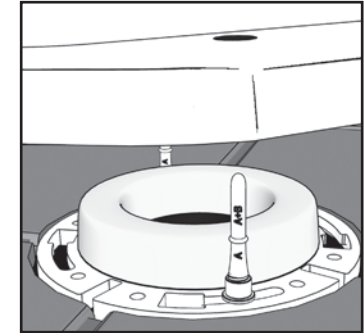

Add wax seal and set toilet using Alignment Bullet to position toilet. Apply body weight to help compress wax seal. Check Alignment Rib before removing.