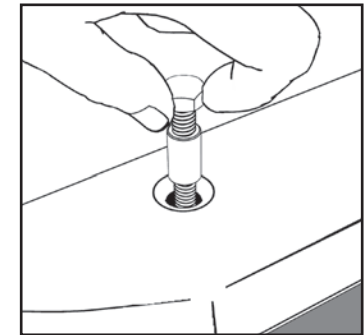

If the Rib on the Alignment Bullet BELOW toilet base thread Stainless Steel Bolt into Brass Extension, and then thread in Brass Tee Bolt.