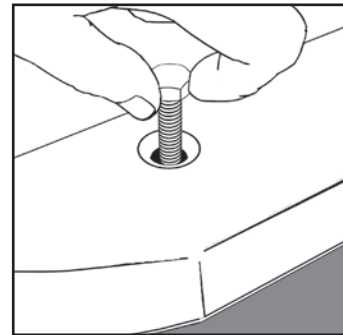

If Rib on Alignment Bullet is ABOVE toilet base insert stainless steel bolt and start thread in Brass Tee Bolt.