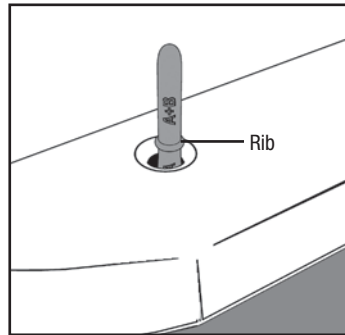

If Rib on Alignment Bullet is ABOVE toilet base insert stainless steel bolt and start thread in Brass Tee Bolt.