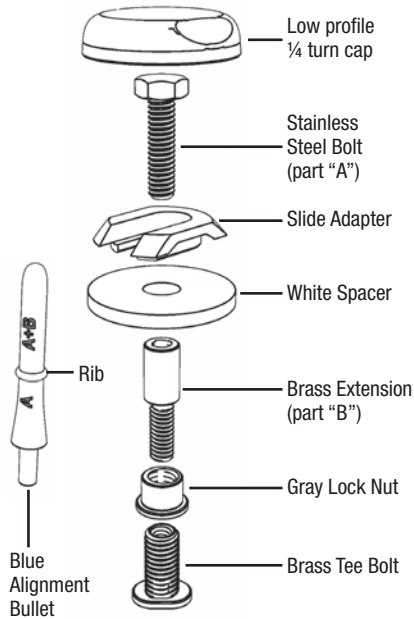

ZERO CUT BOLTS™

Installation Instructions

WARNING:
DO NOT USE A TOOL TO TIGHTEN BOLTS OR SLIDING ADAPTERS. USE OF A TOOL WILL VOID WARRANTY AND POTENTIALLY CRACK TOILET CAUSING PROPERTY DAMAGE OR INJURY.

With Gray Lock Nut loosened, Insert Brass Tee Bolt into toilet bolt slot.