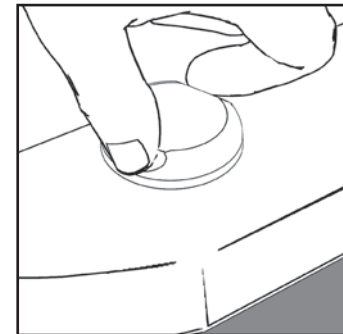

Align flats on Low Profile Cap onto Sliding Adapter and rotate a quarter turn.