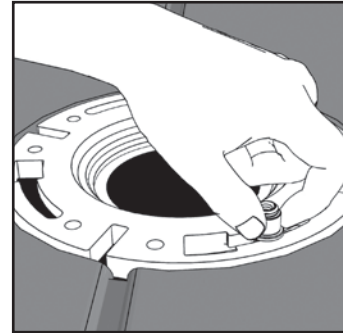

Center Tee Bolt and hand tighten Gray Lock Nut.