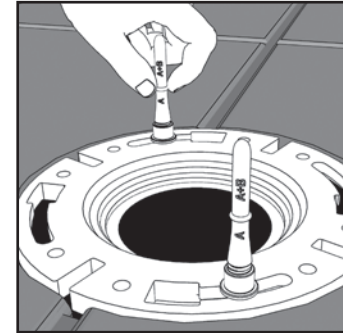

Insert Alignment Bullet into Brass Tee Bolt Opening.