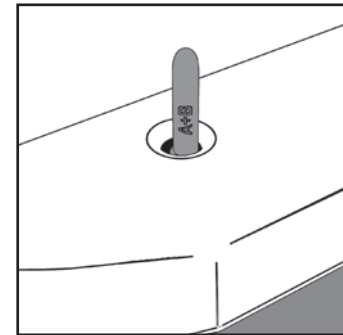

If the Rib on the Alignment Bullet BELOW toilet base thread Stainless Steel Bolt into Brass Extension, and then thread in Brass Tee Bolt.