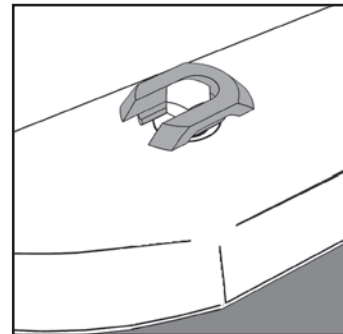

Do not use a tool to tighten Bolt or Sliding Adapter. Only use White Spacer when Brass Extension and Bolt will not tighten down all the way. Opening of Slide Adapter should face front or back of toilet (see diagram).