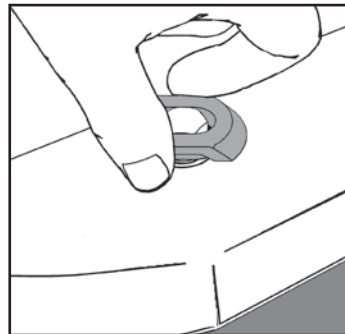

Slip Sliding Adapter over Stainless Bolt head. Gripping the flat sides of Sliding Adapter, tighten down by hand.