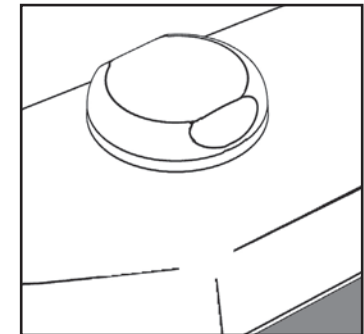

CONGRATULATIONS! You have set the toilet.

Limited Warranty

OPTIONAL/IF APPLICABLE

Next™ by Danco™

2727 Chemsearch Boulevard
Irving, Texas 75062
10770

Ph. (800) 523-5135

www.nextbydanco.com

© 2015 Danco, Inc. All Rights Reserved.