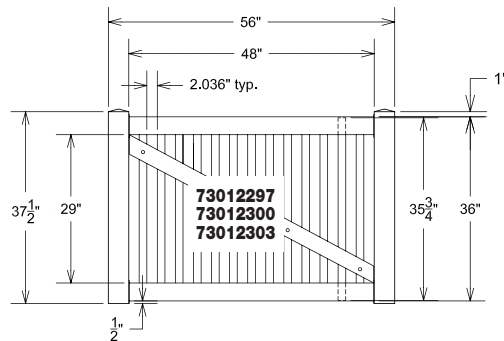

## Product Overview:

- 1.) Assemble the panel portion of gate.  
Refer to drawings from the corresponding fence panel assembly instructions.
- 2.) Affix the internal post tops onto the top of the gate uprights using provided cement. Make sure to affix the post top to the correct end of the upright (top has spacing between gate pocket and top of post). See *Figure 1*.
- 3.) Make sure the gate is square.
- 4.) Apply cement to ends of rails for one side of gate.
- 5.) Insert the rails into gate pockets on one gate upright.
- 6.) Repeat steps 3 – 5 for other side of gate.
- 7.) Let the gate dry. (4 hours recommended)
- 8.) Lay the gate brace from one corner of infill to the other as shown in *Figure 2*.
- 9.) Mark the ends and cut the gate brace as shown in *Figure 2*.
- 10.) Place gate brace back on the infill and mark the center location of 4 infill boards or pickets. These marks will be the location of the screws and caps that attach the brace to the infill in the following steps.
- 11.) Using a 5/8" drill bit, drill through **one side** of the gate brace on the marks. See *Figure 3*.
- 12.) Place gate brace back on gate and using the holes just made, screw the gate brace to the panel. See *Figure 4*.
- 13.) Plug the holes on the brace using the provided plugs.
- 14.) Mount the gate according to the instructions on the hinge and latch hardware of choice.