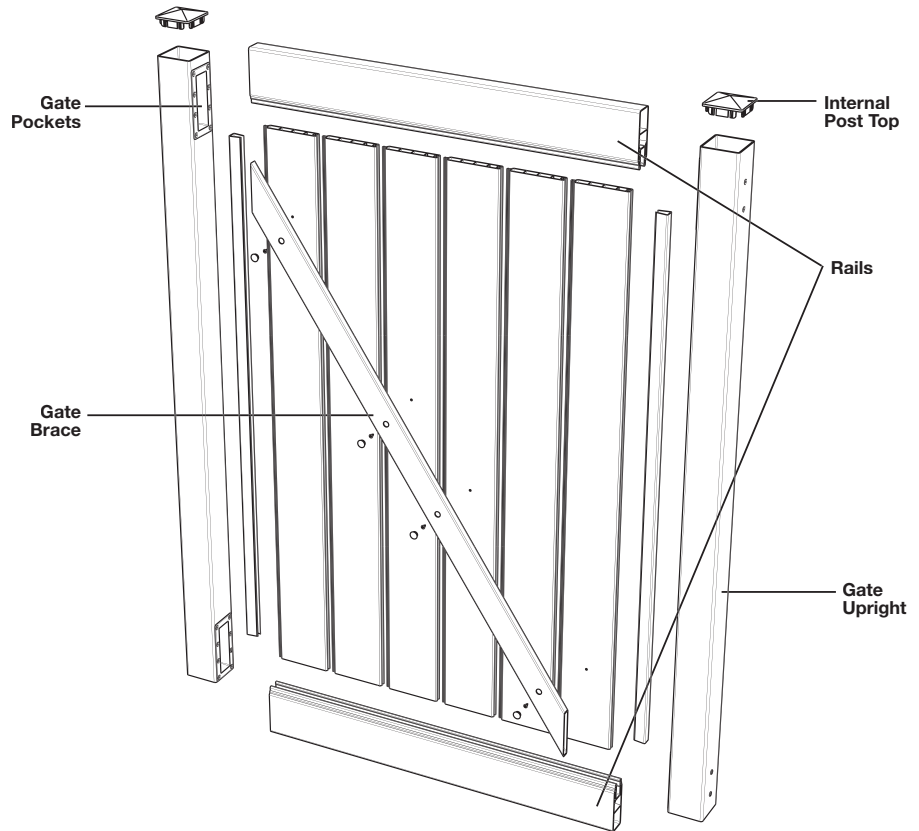

Screw/Nail Together As Shown