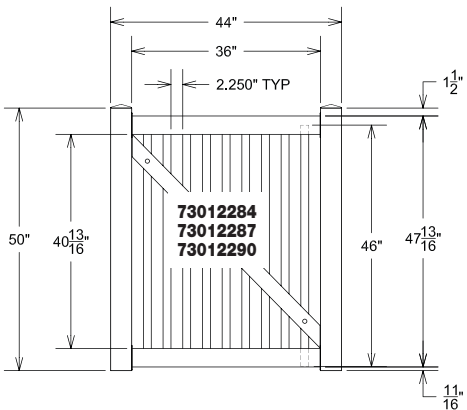

## Product Overview:

- 1.) Assemble the panel portion of gate.  
Refer to drawings from the corresponding fence panel assembly instructions.
- 2.) Affix the internal post tops onto the top of the gate uprights using provided cement. Make sure to affix the post top to the correct end of the upright (top has spacing between gate pocket and top of post). See *Figure 1*.
- 3.) Make sure the gate is square.
- 4.) Apply cement to ends of rails for one side of gate.
- 5.) Insert the rails into gate pockets on one gate upright.
- 6.) Repeat steps 3 – 5 for other side of gate.
- 7.) Let the gate dry. (4 hours recommended)
- 8.) Lay the gate brace from one corner of infill to the other as shown in *Figure 2*.
- 9.) Mark the ends and cut the gate brace as shown in *Figure 2*.
- 10.) Place gate brace back on the infill and mark the center location of 4 infill boards or pickets. These marks will be the location of the screws and caps that attach the brace to the infill in the following steps.
- 11.) Using a 5/8" drill bit, drill through **one side** of the gate brace on the marks. See *Figure 3*.
- 12.) Place gate brace back on gate and using the holes just made, screw the gate brace to the panel. See *Figure 4*.
- 13.) Plug the holes on the brace using the provided plugs.
- 14.) Mount the gate according to the instructions on the hinge and latch hardware of choice.