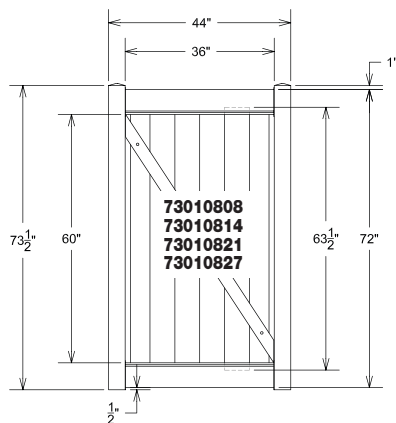

Screw/Nail Together As Shown