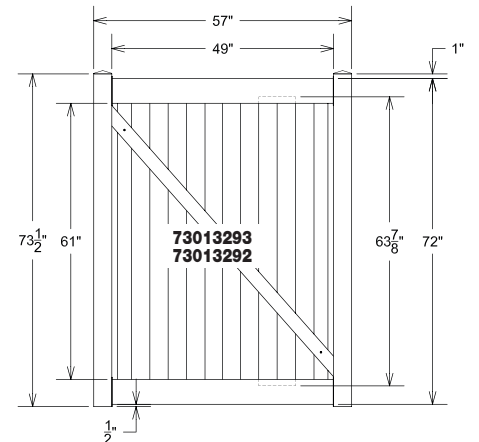

## Product Overview:

- 1.) Assemble the panel portion of gate.  
Refer to drawings from the corresponding fence panel assembly instructions.
- 2.) Affix the internal post tops onto the top of the gate uprights using provided cement. Make sure to affix the post top to the correct end of the upright (top has spacing between gate pocket and top of post). See *Figure 1*.
- 3.) Make sure the gate is square.
- 4.) Apply cement to ends of rails for one side of gate.
- 5.) Insert the rails into gate pockets on one gate upright.
- 6.) Repeat steps 3 – 5 for other side of gate.
- 7.) Let the gate dry. (4 hours recommended)
- 8.) Lay the gate brace from one corner of infill to the other as shown in *Figure 2*.
- 9.) Mark the ends and cut the gate brace as shown in *Figure 2*.
- 10.) Place gate brace back on the infill and mark the center location of 4 infill boards or pickets. These marks will be the location of the screws and caps that attach the brace to the infill in the following steps.
- 11.) Using a 5/8" drill bit, drill through **one side** of the gate brace on the marks. See *Figure 3*.
- 12.) Place gate brace back on gate and using the holes just made, screw the gate brace to the panel. See *Figure 4*.
- 13.) Plug the holes on the brace using the provided plugs.
- 14.) Mount the gate according to the instructions on the hinge and latch hardware of choice.