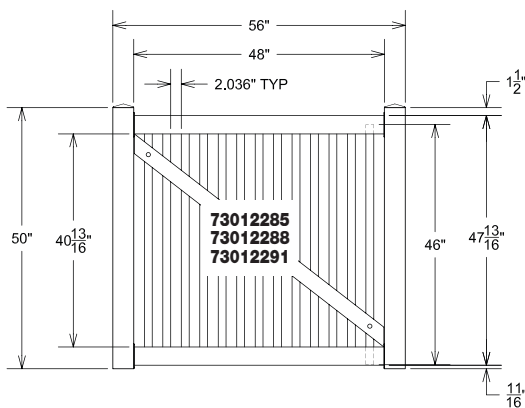

## Product Overview:

- 1.) Assemble the panel portion of gate.  
Refer to drawings from the corresponding fence panel assembly instructions.
- 2.) Affix the internal post tops onto the top of the gate uprights using provided cement. Make sure to affix the post top to the correct end of the upright (top has spacing between gate pocket and top of post). See *Figure 1*.
- 3.) Make sure the gate is square.
- 4.) Apply cement to ends of rails for one side of gate.
- 5.) Insert the rails into gate pockets on one gate upright.
- 6.) Repeat steps 3 – 5 for other side of gate.
- 7.) Let the gate dry. (4 hours recommended)
- 8.) Lay the gate brace from one corner of infill to the other as shown in *Figure 2*.
- 9.) Mark the ends and cut the gate brace as shown in *Figure 2*.
- 10.) Place gate brace back on the infill and mark the center location of 4 infill boards or pickets. These marks will be the location of the screws and caps that attach the brace to the infill in the following steps.
- 11.) Using a 5/8" drill bit, drill through **one side** of the gate brace on the marks. See *Figure 3*.
- 12.) Place gate brace back on gate and using the holes just made, screw the gate brace to the panel. See *Figure 4*.
- 13.) Plug the holes on the brace using the provided plugs.
- 14.) Mount the gate according to the instructions on the hinge and latch hardware of choice.