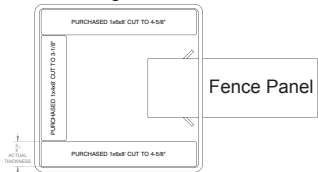

Screw/Nail Together As Shown