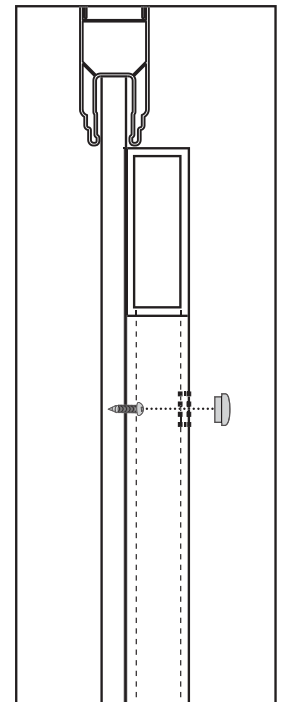

## Product Overview:

- 1.) Assemble the panel portion of gate.  
Refer to drawings from the corresponding fence panel assembly instructions.
- 2.) Affix the internal post tops onto the top of the gate uprights using provided cement. Make sure to affix the post top to the correct end of the upright (top has spacing between gate pocket and top of post). See *Figure 1*.
- 3.) Make sure the gate is square.
- 4.) Apply cement to ends of rails for one side of gate.
- 5.) Insert the rails into gate pockets on one gate upright.
- 6.) Repeat steps 3 – 5 for other side of gate.
- 7.) Let the gate dry. (4 hours recommended)
- 8.) Lay the gate brace from one corner of infill to the other as shown in *Figure 2*.
- 9.) Mark the ends and cut the gate brace as shown in *Figure 2*.
- 10.) Place gate brace back on the infill and mark the center location of 4 infill boards or pickets. These marks will be the location of the screws and caps that attach the brace to the infill in the following steps.
- 11.) Using a 5/8" drill bit, drill through **one side** of the gate brace on the marks. See *Figure 3*.
- 12.) Place gate brace back on gate and using the holes just made, screw the gate brace to the panel. See *Figure 4*.
- 13.) Plug the holes on the brace using the provided plugs.
- 14.) Mount the gate according to the instructions on the hinge and latch hardware of choice.

Note: Not all fences, gates, and gate hardware are pool code approved.

Figure 1

Figure 2

Front View

Side View

Figure 3

Figure 4