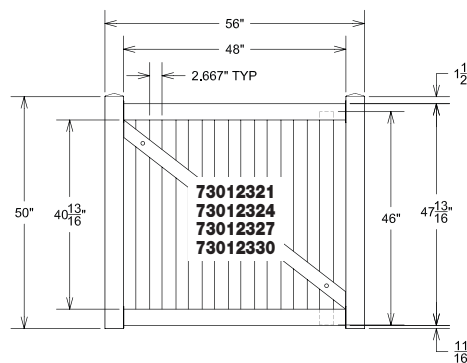

## Product Overview:

- 1.) Assemble the panel portion of gate.  
Refer to drawings from the corresponding fence panel assembly instructions.
- 2.) Affix the internal post tops onto the top of the gate uprights using provided cement. Make sure to affix the post top to the correct end of the upright (top has spacing between gate pocket and top of post). See *Figure 1*.
- 3.) Make sure the gate is square.
- 4.) Apply cement to ends of rails for one side of gate.
- 5.) Insert the rails into gate pockets on one gate upright.
- 6.) Repeat steps 3 – 5 for other side of gate.
- 7.) Let the gate dry. (4 hours recommended)
- 8.) Lay the gate brace from one corner of infill to the other as shown in *Figure 2*.
- 9.) Mark the ends and cut the gate brace as shown in *Figure 2*.
- 10.) Place gate brace back on the infill and mark the center location of 4 infill boards or pickets. These marks will be the location of the screws and caps that attach the brace to the infill in the following steps.
- 11.) Using a 5/8" drill bit, drill through **one side** of the gate brace on the marks. See *Figure 3*.
- 12.) Place gate brace back on gate and using the holes just made, screw the gate brace to the panel. See *Figure 4*.
- 13.) Plug the holes on the brace using the provided plugs.
- 14.) Mount the gate according to the instructions on the hinge and latch hardware of choice.