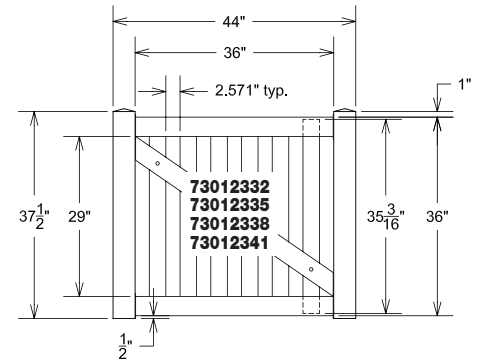

## Product Overview:

- 1.) Assemble the panel portion of gate.  
Refer to drawings from the corresponding fence panel assembly instructions.
- 2.) Affix the internal post tops onto the top of the gate uprights using provided cement. Make sure to affix the post top to the correct end of the upright (top has spacing between gate pocket and top of post). See *Figure 1*.
- 3.) Make sure the gate is square.
- 4.) Apply cement to ends of rails for one side of gate.
- 5.) Insert the rails into gate pockets on one gate upright.
- 6.) Repeat steps 3 – 5 for other side of gate.
- 7.) Let the gate dry. (4 hours recommended)
- 8.) Lay the gate brace from one corner of infill to the other as shown in *Figure 2*.
- 9.) Mark the ends and cut the gate brace as shown in *Figure 2*.
- 10.) Place gate brace back on the infill and mark the center location of 4 infill boards or pickets. These marks will be the location of the screws and caps that attach the brace to the infill in the following steps.
- 11.) Using a 5/8" drill bit, drill through **one side** of the gate brace on the marks. See *Figure 3*.
- 12.) Place gate brace back on gate and using the holes just made, screw the gate brace to the panel. See *Figure 4*.
- 13.) Plug the holes on the brace using the provided plugs.
- 14.) Mount the gate according to the instructions on the hinge and latch hardware of choice.