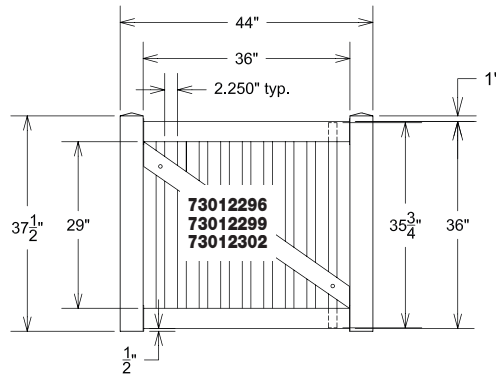

## Product Overview:

- 1.) Assemble the panel portion of gate.  
Refer to drawings from the corresponding fence panel assembly instructions.
- 2.) Affix the internal post tops onto the top of the gate uprights using provided cement. Make sure to affix the post top to the correct end of the upright (top has spacing between gate pocket and top of post). See *Figure 1*.
- 3.) Make sure the gate is square.
- 4.) Apply cement to ends of rails for one side of gate.
- 5.) Insert the rails into gate pockets on one gate upright.
- 6.) Repeat steps 3 – 5 for other side of gate.
- 7.) Let the gate dry. (4 hours recommended)
- 8.) Lay the gate brace from one corner of infill to the other as shown in *Figure 2*.
- 9.) Mark the ends and cut the gate brace as shown in *Figure 2*.
- 10.) Place gate brace back on the infill and mark the center location of 4 infill boards or pickets. These marks will be the location of the screws and caps that attach the brace to the infill in the following steps.
- 11.) Using a 5/8" drill bit, drill through **one side** of the gate brace on the marks. See *Figure 3*.
- 12.) Place gate brace back on gate and using the holes just made, screw the gate brace to the panel. See *Figure 4*.
- 13.) Plug the holes on the brace using the provided plugs.
- 14.) Mount the gate according to the instructions on the hinge and latch hardware of choice.