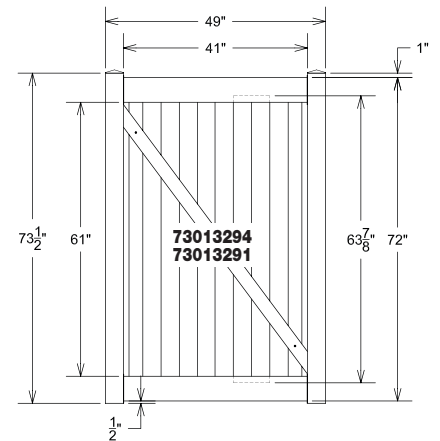

## Product Overview:

- 1.) Assemble the panel portion of gate.  
Refer to drawings from the corresponding fence panel assembly instructions.
- 2.) Affix the internal post tops onto the top of the gate uprights using provided cement. Make sure to affix the post top to the correct end of the upright (top has spacing between gate pocket and top of post). See *Figure 1*.
- 3.) Make sure the gate is square.
- 4.) Apply cement to ends of rails for one side of gate.
- 5.) Insert the rails into gate pockets on one gate upright.
- 6.) Repeat steps 3 – 5 for other side of gate.
- 7.) Let the gate dry. (4 hours recommended)
- 8.) Lay the gate brace from one corner of infill to the other as shown in *Figure 2*.
- 9.) Mark the ends and cut the gate brace as shown in *Figure 2*.
- 10.) Place gate brace back on the infill and mark the center location of 4 infill boards or pickets. These marks will be the location of the screws and caps that attach the brace to the infill in the following steps.
- 11.) Using a 5/8" drill bit, drill through **one side** of the gate brace on the marks. See *Figure 3*.
- 12.) Place gate brace back on gate and using the holes just made, screw the gate brace to the panel. See *Figure 4*.
- 13.) Plug the holes on the brace using the provided plugs.
- 14.) Mount the gate according to the instructions on the hinge and latch hardware of choice.