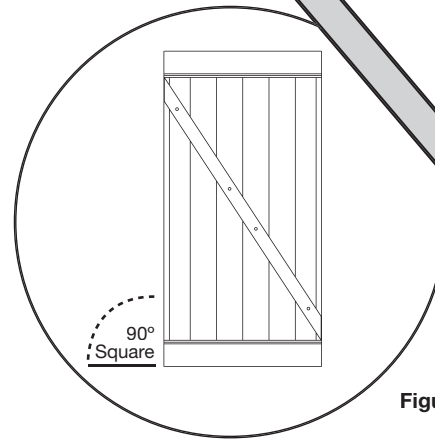

## Product Overview:

- 1.) Assemble the panel portion of gate.  
Refer to drawings from the corresponding fence panel assembly instructions.
- 2.) Affix the internal post tops onto the top of the gate uprights using provided cement. Make sure to affix the post top to the correct end of the upright (top has spacing between gate pocket and top of post). See *Figure 1*.
- 3.) Make sure the gate is square.
- 4.) Apply cement to ends of rails for one side of gate.
- 5.) Insert the rails into gate pockets on one gate upright.
- 6.) Repeat steps 3 – 5 for other side of gate.
- 7.) Let the gate dry. (4 hours recommended)
- 8.) Lay the gate brace from one corner of infill to the other as shown in *Figure 2*.
- 9.) Mark the ends and cut the gate brace as shown in *Figure 2*.
- 10.) Place gate brace back on the infill and mark the center location of 4 infill boards or pickets. These marks will be the location of the screws and caps that attach the brace to the infill in the following steps.
- 11.) Using a 5/8" drill bit, drill through **one side** of the gate brace on the marks. See *Figure 3*.
- 12.) Place gate brace back on gate and using the holes just made, screw the gate brace to the panel. See *Figure 4*.
- 13.) Plug the holes on the brace using the provided plugs.
- 14.) Mount the gate according to the instructions on the hinge and latch hardware of choice.

Note: Not all fences, gates, and gate hardware are pool code approved.

Figure 1

Figure 2

Front View

Side View

Figure 3

Figure 4