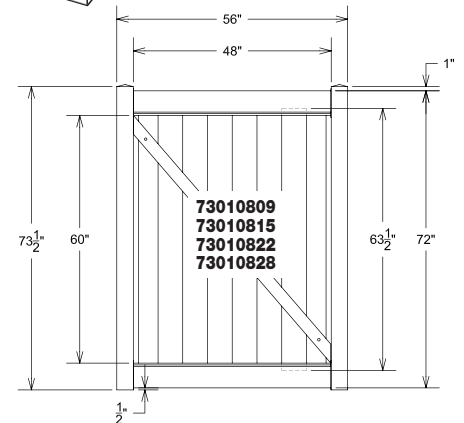

Screw/Nail Together As Shown