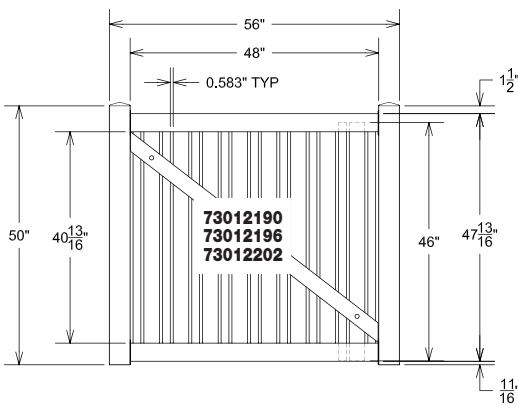

## Product Overview:

- 1.) Assemble the panel portion of gate.  
Refer to drawings from the corresponding fence panel assembly instructions.
- 2.) Affix the internal post tops onto the top of the gate uprights using provided cement. Make sure to affix the post top to the correct end of the upright (top has spacing between gate pocket and top of post). See *Figure 1*.
- 3.) Make sure the gate is square.
- 4.) Apply cement to ends of rails for one side of gate.
- 5.) Insert the rails into gate pockets on one gate upright.
- 6.) Repeat steps 3 – 5 for other side of gate.
- 7.) Let the gate dry. (4 hours recommended)
- 8.) Lay the gate brace from one corner of infill to the other as shown in *Figure 2*.
- 9.) Mark the ends and cut the gate brace as shown in *Figure 2*.
- 10.) Place gate brace back on the infill and mark the center location of 4 infill boards or pickets. These marks will be the location of the screws and caps that attach the brace to the infill in the following steps.
- 11.) Using a 5/8" drill bit, drill through **one side** of the gate brace on the marks. See *Figure 3*.
- 12.) Place gate brace back on gate and using the holes just made, screw the gate brace to the panel. See *Figure 4*.
- 13.) Plug the holes on the brace using the provided plugs.
- 14.) Mount the gate according to the instructions on the hinge and latch hardware of choice.