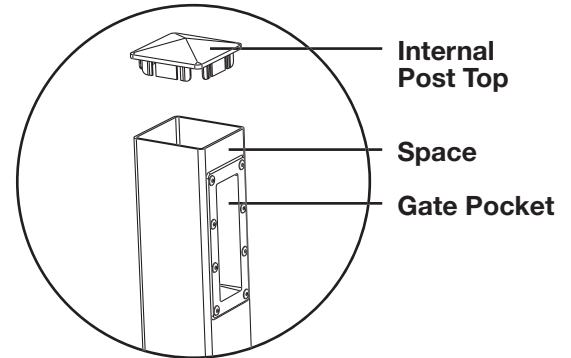

## Product Overview:

- 1.) Assemble the panel portion of gate.  
Refer to drawings from the corresponding fence panel assembly instructions.
- 2.) Affix the internal post tops onto the top of the gate uprights using provided cement. Make sure to affix the post top to the correct end of the upright (top has spacing between gate pocket and top of post). See *Figure 1*.
- 3.) Make sure the gate is square.
- 4.) Apply cement to ends of rails for one side of gate.
- 5.) Insert the rails into gate pockets on one gate upright.
- 6.) Repeat steps 3 – 5 for other side of gate.
- 7.) Let the gate dry. (4 hours recommended)
- 8.) Lay the gate brace from one corner of infill to the other as shown in *Figure 2*.
- 9.) Mark the ends and cut the gate brace as shown in *Figure 2*.
- 10.) Place gate brace back on the infill and mark the center location of 4 infill boards or pickets. These marks will be the location of the screws and caps that attach the brace to the infill in the following steps.
- 11.) Using a 5/8" drill bit, drill through **one side** of the gate brace on the marks. See *Figure 3*.
- 12.) Place gate brace back on gate and using the holes just made, screw the gate brace to the panel. See *Figure 4*.
- 13.) Plug the holes on the brace using the provided plugs.
- 14.) Mount the gate according to the instructions on the hinge and latch hardware of choice.

Note: Not all fences, gates, and gate hardware are pool code approved.

Figure 1

Figure 2

Front View

Side View

Figure 3

Figure 4