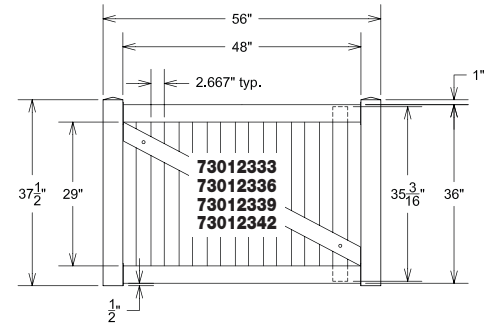

## Product Overview:

- 1.) Assemble the panel portion of gate.  
Refer to drawings from the corresponding fence panel assembly instructions.
- 2.) Affix the internal post tops onto the top of the gate uprights using provided cement. Make sure to affix the post top to the correct end of the upright (top has spacing between gate pocket and top of post). See *Figure 1*.
- 3.) Make sure the gate is square.
- 4.) Apply cement to ends of rails for one side of gate.
- 5.) Insert the rails into gate pockets on one gate upright.
- 6.) Repeat steps 3 – 5 for other side of gate.
- 7.) Let the gate dry. (4 hours recommended)
- 8.) Lay the gate brace from one corner of infill to the other as shown in *Figure 2*.
- 9.) Mark the ends and cut the gate brace as shown in *Figure 2*.
- 10.) Place gate brace back on the infill and mark the center location of 4 infill boards or pickets. These marks will be the location of the screws and caps that attach the brace to the infill in the following steps.
- 11.) Using a 5/8" drill bit, drill through **one side** of the gate brace on the marks. See *Figure 3*.
- 12.) Place gate brace back on gate and using the holes just made, screw the gate brace to the panel. See *Figure 4*.
- 13.) Plug the holes on the brace using the provided plugs.
- 14.) Mount the gate according to the instructions on the hinge and latch hardware of choice.