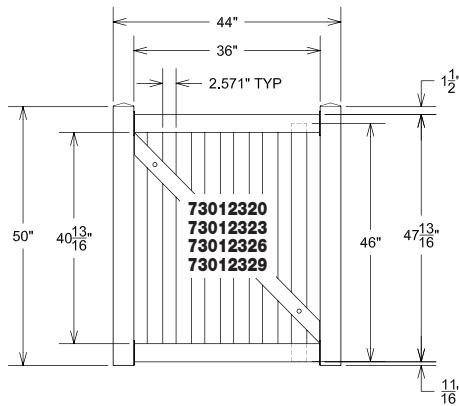

## Product Overview:

- 1.) Assemble the panel portion of gate.  
Refer to drawings from the corresponding fence panel assembly instructions.
- 2.) Affix the internal post tops onto the top of the gate uprights using provided cement. Make sure to affix the post top to the correct end of the upright (top has spacing between gate pocket and top of post). See *Figure 1*.
- 3.) Make sure the gate is square.
- 4.) Apply cement to ends of rails for one side of gate.
- 5.) Insert the rails into gate pockets on one gate upright.
- 6.) Repeat steps 3 – 5 for other side of gate.
- 7.) Let the gate dry. (4 hours recommended)
- 8.) Lay the gate brace from one corner of infill to the other as shown in *Figure 2*.
- 9.) Mark the ends and cut the gate brace as shown in *Figure 2*.
- 10.) Place gate brace back on the infill and mark the center location of 4 infill boards or pickets. These marks will be the location of the screws and caps that attach the brace to the infill in the following steps.
- 11.) Using a 5/8" drill bit, drill through **one side** of the gate brace on the marks. See *Figure 3*.
- 12.) Place gate brace back on gate and using the holes just made, screw the gate brace to the panel. See *Figure 4*.
- 13.) Plug the holes on the brace using the provided plugs.
- 14.) Mount the gate according to the instructions on the hinge and latch hardware of choice.