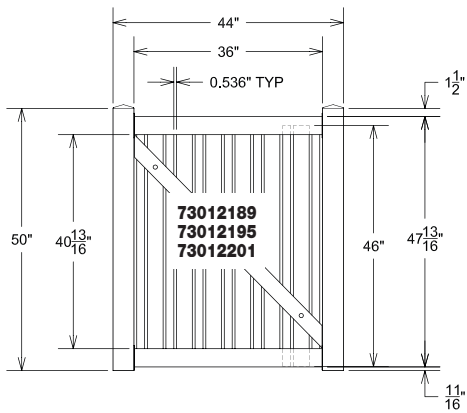

## Product Overview:

- 1.) Assemble the panel portion of gate.  
Refer to drawings from the corresponding fence panel assembly instructions.
- 2.) Affix the internal post tops onto the top of the gate uprights using provided cement. Make sure to affix the post top to the correct end of the upright (top has spacing between gate pocket and top of post). See *Figure 1*.
- 3.) Make sure the gate is square.
- 4.) Apply cement to ends of rails for one side of gate.
- 5.) Insert the rails into gate pockets on one gate upright.
- 6.) Repeat steps 3 – 5 for other side of gate.
- 7.) Let the gate dry. (4 hours recommended)
- 8.) Lay the gate brace from one corner of infill to the other as shown in *Figure 2*.
- 9.) Mark the ends and cut the gate brace as shown in *Figure 2*.
- 10.) Place gate brace back on the infill and mark the center location of 4 infill boards or pickets. These marks will be the location of the screws and caps that attach the brace to the infill in the following steps.
- 11.) Using a 5/8" drill bit, drill through **one side** of the gate brace on the marks. See *Figure 3*.
- 12.) Place gate brace back on gate and using the holes just made, screw the gate brace to the panel. See *Figure 4*.
- 13.) Plug the holes on the brace using the provided plugs.
- 14.) Mount the gate according to the instructions on the hinge and latch hardware of choice.