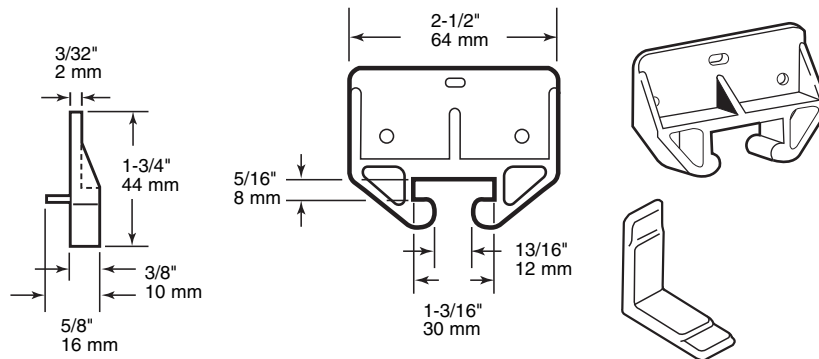

R-7085

R-7085-INS

Drawer track guide kit

Carril de la gaveta: Guía

Guide de glissière de tiroir

Replace side guides
by nailing in.
Remplace las guías
laterales clavándolas.
Remplacez les guides
latéraux en les clouant.

Center guide to track.
Centre la guía en el riel.
Centrez le guide sur le rail.

NOTE: Installation drawings are typical for this style of replacement part. They may not show a part identical to the one you are installing.