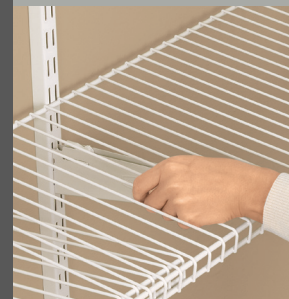

6 to 10 feet

ADDS UP TO: 10-FT OF HANG SPACE
12-FT OF SHELF SPACE
16-FT OF SHOE STORAGE

ONLY WITH HOMEFREE

Overlapping Rails

Expanding Shelves

Telescoping Hang RODS

2

MAXIMIZE YOUR SPACE WITH ADD-ON ACCESSORIES

Drawer Cube

Shoe Cube

Stacking Add On Kit

Tie and Belt Valet

Sliding Canvas Drawer

Hanging Add On Kit

Sliding Wire Drawer

3 Shelf Unit