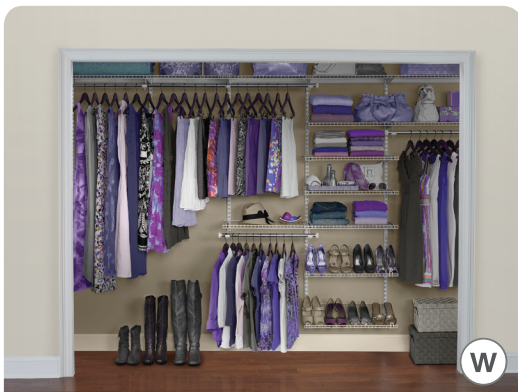

FREE
BROCHURE

Reverso en español

homefree SERIES™

AVAILABLE AT

INSPIRATION GUIDE

©2016 Lowe's Companies, Inc. All rights reserved.
Lowe's, gable design are trademarks of LF, LLC.

why homefree?

Rubbermaid Homefree Series™ is a uniquely flexible closet system. The shelves expand by overlapping, so you can use every inch of your closet without having to cut the shelves. The hang rods telescope, allowing the flexibility to adjust your hanging space, as needed. With add-on shoe shelves, cubes and drawers, you can truly make the most of your space.

Lowes.com/RubbermaidDesignTool

1 CHOOSE THE CLOSET KIT THAT'S RIGHT FOR YOU

3 to 6 feet

ADDS UP TO: 10-FT OF HANG SPACE
12-FT OF SHELF SPACE

4 to 8 feet

ADDS UP TO: 12-FT OF HANG SPACE
20-FT OF SHELF SPACE

6 to 10 feet

ADDS UP TO: 10-FT OF HANG SPACE
12-FT OF SHELF SPACE
16-FT OF SHOE STORAGE

ONLY WITH HOMEFREE

Overlapping Rails

Expanding Shelves

Telescoping Hang RODS

2

MAXIMIZE YOUR SPACE WITH ADD-ON ACCESSORIES

Drawer Cube

Shoe Cube

Stacking Add On Kit

Tie and Belt Valet

Sliding Canvas Drawer

Hanging Add On Kit

Sliding Wire Drawer

3 Shelf Unit