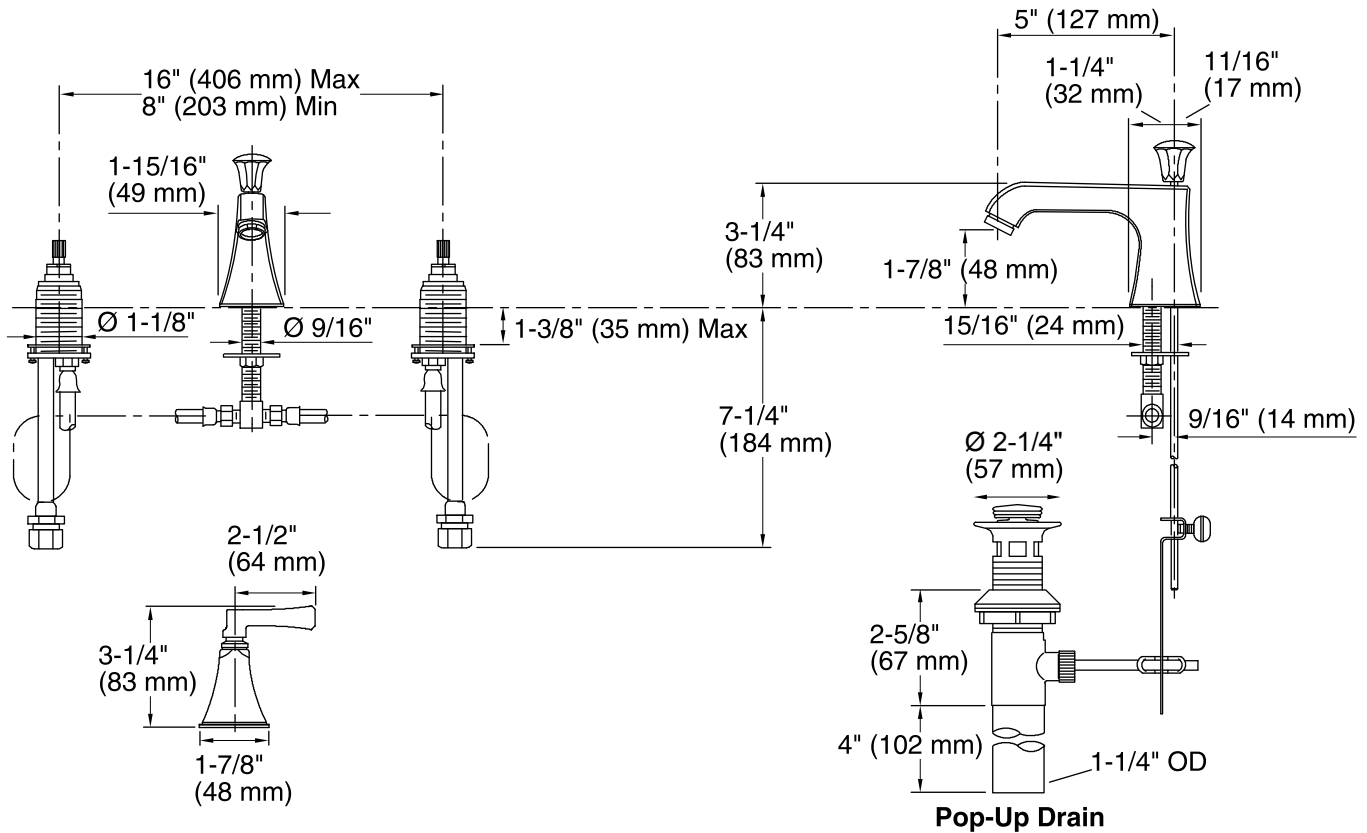

Technical Information

All product dimensions are nominal.

Drain included: YES

Drain tailpiece included: YES

Spout:

Spout reach: 5" (127 mm)

Handle clearance: 2-1/2" (64 mm)

Faucet:

Flow rate: 1.2 gal/min (4.5 l/min)

Pressure: 60 psi (4.1 bar)

Notes

Install this product according to the installation guide.

ADA compliant when installed to the specific requirements of these regulations.