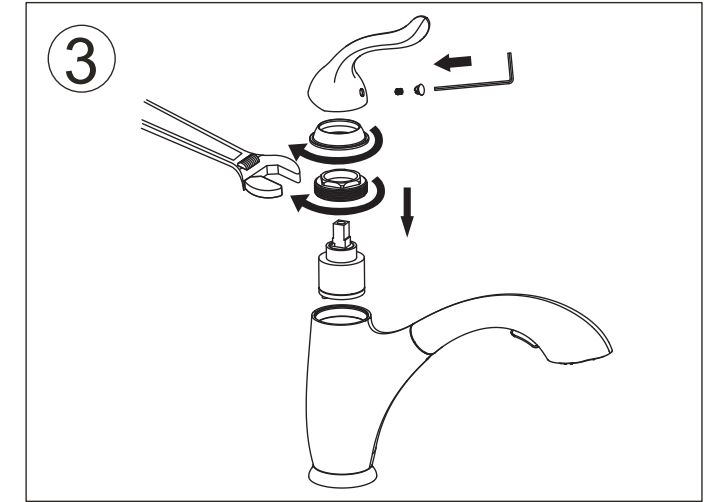

(A) 3/8" supply lines with coupling knots;
(B) 3/8" supply lines with interior connectors;
(C) 1/2" IPS faucet connector.

Procedures for Faucet Installation

Yosemite Home Décor always recommends that plumbing products be installed by a certified professional.

Configuration

Connect to water supply lines with either:
(A) 3/8" O. D. copper tubing (ball nose risers with the coupling nuts or;
(B) 3/8" copper tubing (no ball) with supplied tube head interior connector or;
(C) IPS faucet connectors (1/2").

Check for leaks

Important
Tighten connection with two wrench to prevent damage to tube body. Be careful not to bend the stem as this will void the product warranty.

YPH56258

Installation

YPH56U58

Maintenance

If there is splash or low flow rate, please replace the spray.

If faucet leaks from the handle or drips from spout, please replace cartridge following the following steps: