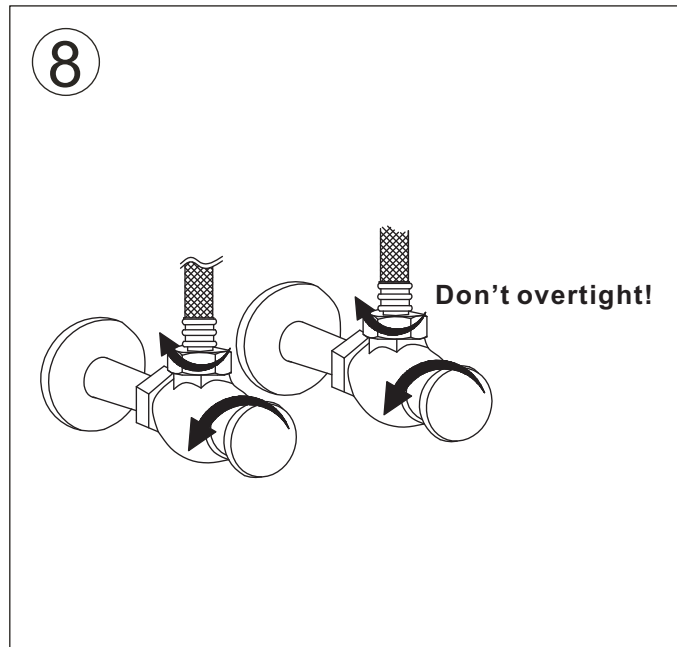

Configuration

Connect to water supply lines with either:
(A) 3/8" O. D. copper tubing (ball nose risers with the coupling nuts or;
(B) 3/8" copper tubing (no ball) with supplied tube head interior connector or;
(C) IPS faucet connectors (1/2").

Check for leaks

Important
Tighten connection with two wrench to prevent damage to tube body. Be careful not to bend the stem as this will void the product warranty.

YPH56258

Installation

YPH56U58

Maintenance