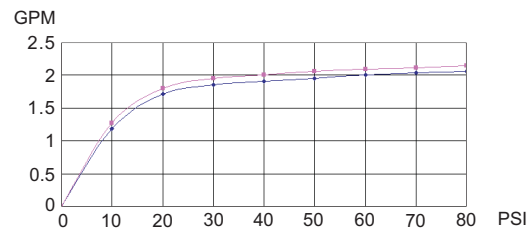

MODEL: YPH56U58 SERIES

● SINGLE HANDLE PULL-OUT KITCHEN FAUCET

● Finishes: BN -Brushed Nickel
ORB -Oil Rubbed Bronze
PC -Polished Chrome

● STANDARDS

FLOW RATE CHART

Warranty Information

Yosemite Home Décor Faucets products are covered by a manufacturer's limited "lifetime" warranty for manufacturing defects.