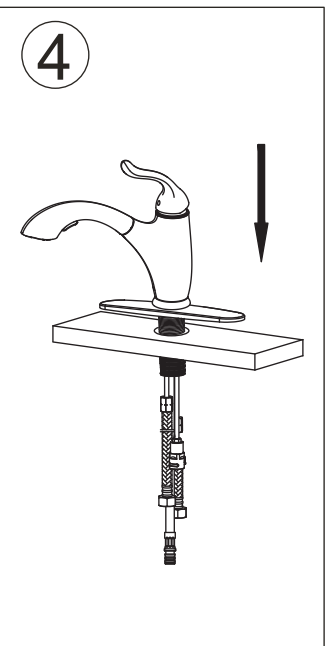

(A) 3/8" supply lines with coupling knots;
(B) 3/8" supply lines with interior connectors;
(C) 1/2" IPS faucet connector.

Procedures for Faucet Installation

Yosemite Home Décor always recommends that plumbing products be installed by a certified professional.

Configuration

Connect to water supply lines with either:
(A) 3/8" O. D. copper tubing (ball nose risers with the coupling nuts or;
(B) 3/8" copper tubing (no ball) with supplied tube head interior connector or;
(C) IPS faucet connectors (1/2").

Check for leaks

Important
Tighten connection with two wrench to prevent damage to tube body. Be careful not to bend the stem as this will void the product warranty.

YPH56258

Installation

YPH56U58

Maintenance