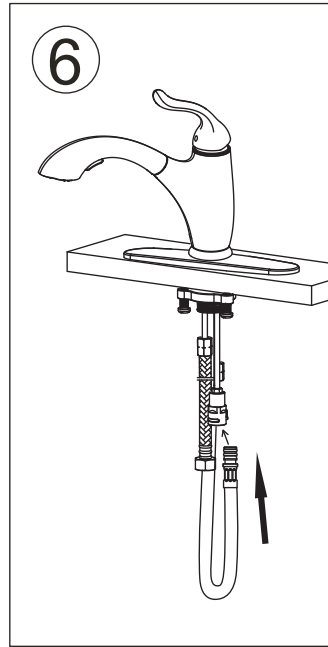

(A) 3/8" supply lines with coupling knots;
(B) 3/8" supply lines with interior connectors;
(C) 1/2" IPS faucet connector.

Procedures for Faucet Installation

Yosemite Home Décor always recommends that plumbing products be installed by a certified professional.

Configuration

Connect to water supply lines with either:
(A) 3/8" O. D. copper tubing (ball nose risers with the coupling nuts or;
(B) 3/8" copper tubing (no ball) with supplied tube head interior connector or;
(C) IPS faucet connectors (1/2").

Check for leaks

Important
Tighten connection with two wrench to prevent damage to tube body. Be careful not to bend the stem as this will void the product warranty.

YPH56258

Installation

YPH56U58

Maintenance

If there is splash or low flow rate, please replace the spray.

If faucet leaks from the handle or drips from spout, please replace cartridge following the following steps: