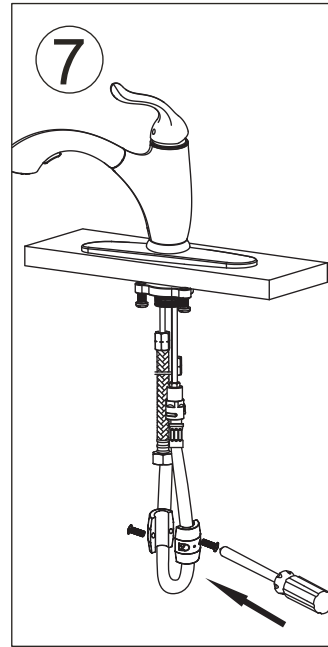

(A) 3/8" supply lines with coupling knots;
(B) 3/8" supply lines with interior connectors;
(C) 1/2" IPS faucet connector.

Procedures for Faucet Installation

Yosemite Home Décor always recommends that plumbing products be installed by a certified professional.

Configuration

Connect to water supply lines with either:
(A) 3/8" O. D. copper tubing (ball nose risers with the coupling nuts or;
(B) 3/8" copper tubing (no ball) with supplied tube head interior connector or;
(C) IPS faucet connectors (1/2").

Check for leaks

Important
Tighten connection with two wrench to prevent damage to tube body. Be careful not to bend the stem as this will void the product warranty.

YPH56258

Installation

YPH56U58

Maintenance