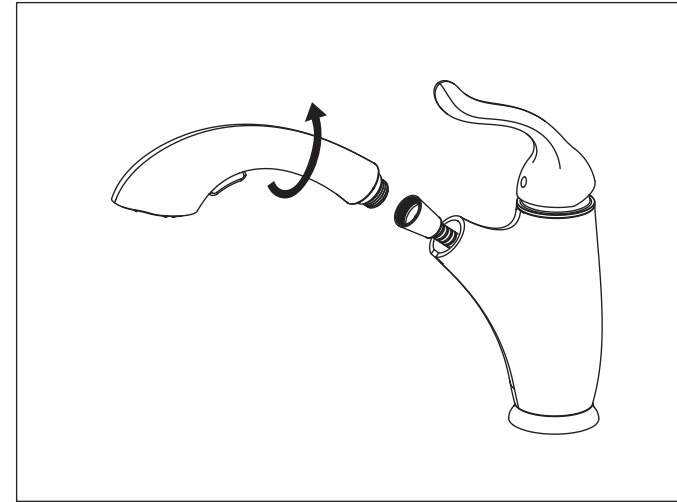

(A) 3/8" supply lines with coupling knots;
(B) 3/8" supply lines with interior connectors;
(C) 1/2" IPS faucet connector.

Procedures for Faucet Installation

Yosemite Home Décor always recommends that plumbing products be installed by a certified professional.

Configuration

Connect to water supply lines with either:
(A) 3/8" O. D. copper tubing (ball nose risers with the coupling nuts or;
(B) 3/8" copper tubing (no ball) with supplied tube head interior connector or;
(C) IPS faucet connectors (1/2").

Check for leaks

Important
Tighten connection with two wrench to prevent damage to tube body. Be careful not to bend the stem as this will void the product warranty.

YPH56258

Installation

YPH56U58

Maintenance

If there is splash or low flow rate, please replace the spray.

If faucet leaks from the handle or drips from spout, please replace cartridge following the following steps: