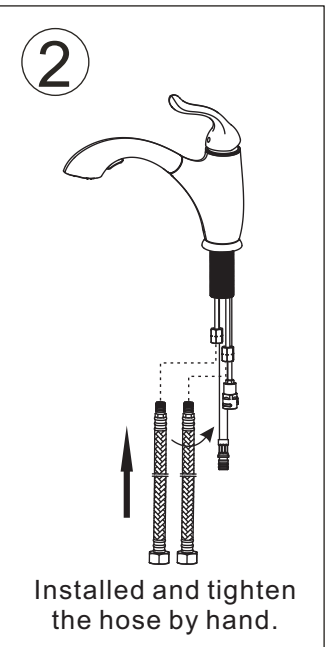

(A) 3/8" supply lines with coupling knots;
(B) 3/8" supply lines with interior connectors;
(C) 1/2" IPS faucet connector.

Procedures for Faucet Installation

Yosemite Home Décor always recommends that plumbing products be installed by a certified professional.

Configuration

Connect to water supply lines with either:
(A) 3/8" O. D. copper tubing (ball nose risers with the coupling nuts or;
(B) 3/8" copper tubing (no ball) with supplied tube head interior connector or;
(C) IPS faucet connectors (1/2").

Check for leaks

Important
Tighten connection with two wrench to prevent damage to tube body. Be careful not to bend the stem as this will void the product warranty.

YPH56258

Installation

YPH56U58

Maintenance