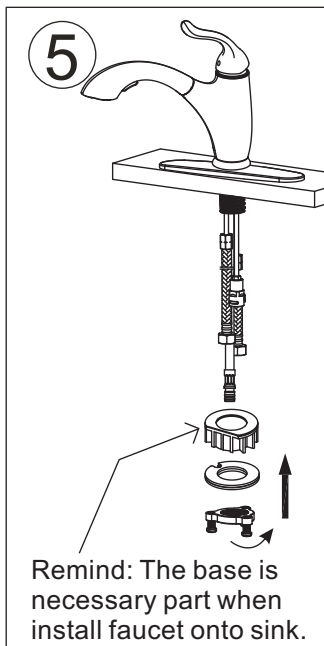

(A) 3/8" supply lines with coupling knots;
(B) 3/8" supply lines with interior connectors;
(C) 1/2" IPS faucet connector.

Procedures for Faucet Installation

Yosemite Home Décor always recommends that plumbing products be installed by a certified professional.

Configuration

Connect to water supply lines with either:
(A) 3/8" O. D. copper tubing (ball nose risers with the coupling nuts or;
(B) 3/8" copper tubing (no ball) with supplied tube head interior connector or;
(C) IPS faucet connectors (1/2").

Check for leaks

Important
Tighten connection with two wrench to prevent damage to tube body. Be careful not to bend the stem as this will void the product warranty.

YPH56258

Installation

YPH56U58

Maintenance