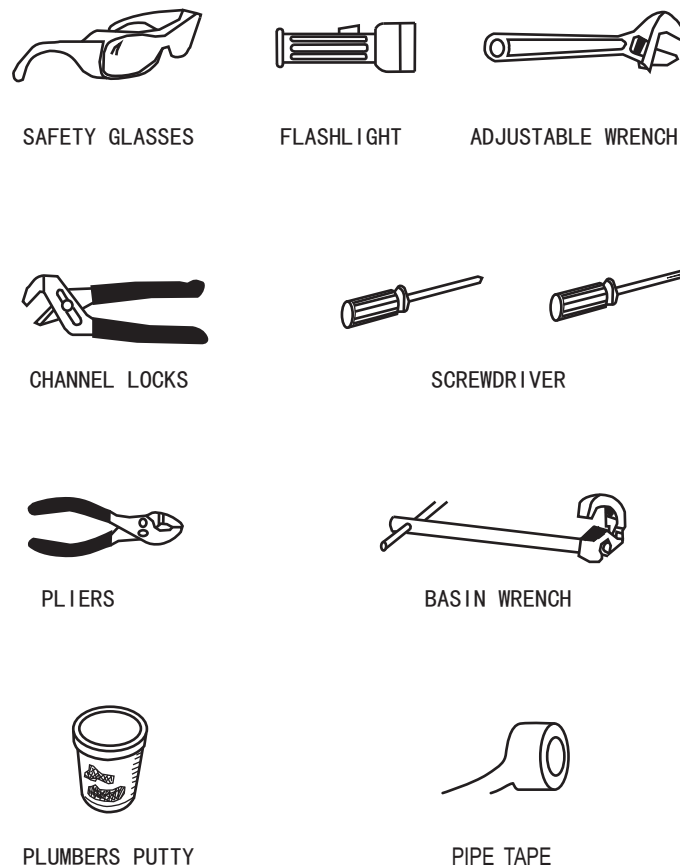

MODEL: YPH56U58 SERIES

● SINGLE HANDLE PULL-OUT KITCHEN FAUCET

● Finishes: BN -Brushed Nickel
ORB -Oil Rubbed Bronze
PC -Polished Chrome

● STANDARDS

FLOW RATE CHART

Warranty Information