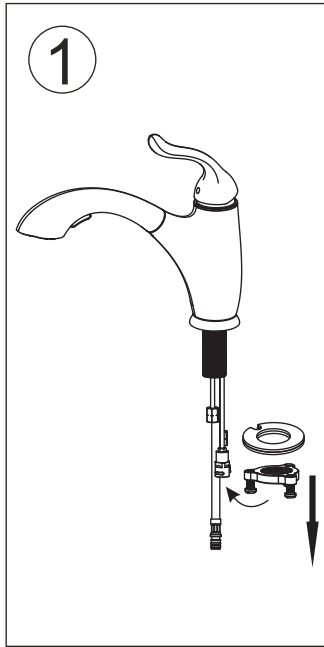

(A) 3/8" supply lines with coupling knots;
(B) 3/8" supply lines with interior connectors;
(C) 1/2" IPS faucet connector.

Procedures for Faucet Installation

Yosemite Home Décor always recommends that plumbing products be installed by a certified professional.

Configuration

Connect to water supply lines with either:
(A) 3/8" O. D. copper tubing (ball nose risers with the coupling nuts or;
(B) 3/8" copper tubing (no ball) with supplied tube head interior connector or;
(C) IPS faucet connectors (1/2").

Check for leaks

Important
Tighten connection with two wrench to prevent damage to tube body. Be careful not to bend the stem as this will void the product warranty.

YPH56258

Installation

YPH56U58

Maintenance