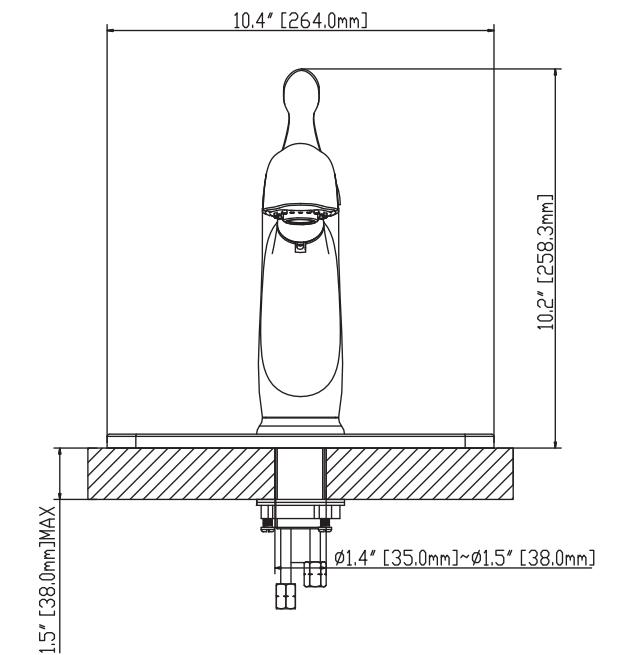

Check for leaks

Important
Tighten connection with two wrench to prevent damage to tube body. Be careful not to bend the stem as this will void the product warranty.

YPH56258