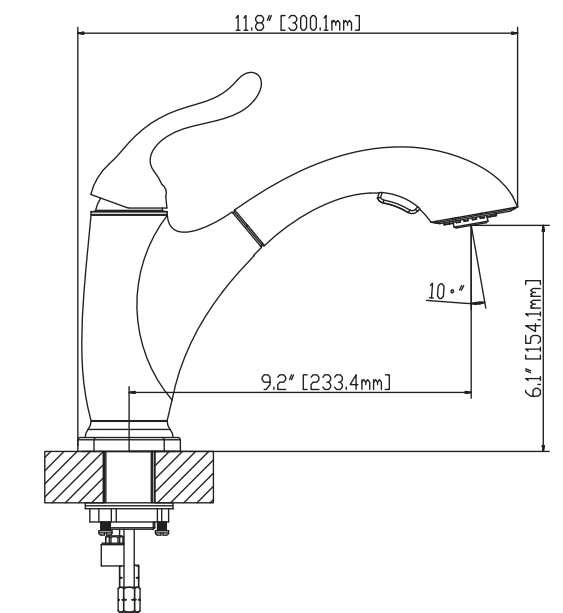

(A) 3/8" supply lines with coupling knots;
(B) 3/8" supply lines with interior connectors;
(C) 1/2" IPS faucet connector.

Procedures for Faucet Installation

Yosemite Home Décor always recommends that plumbing products be installed by a certified professional.

Configuration

Connect to water supply lines with either:
(A) 3/8" O. D. copper tubing (ball nose risers with the coupling nuts or;
(B) 3/8" copper tubing (no ball) with supplied tube head interior connector or;
(C) IPS faucet connectors (1/2").

Check for leaks

Important
Tighten connection with two wrench to prevent damage to tube body. Be careful not to bend the stem as this will void the product warranty.

YPH56258

Installation

YPH56U58

Maintenance