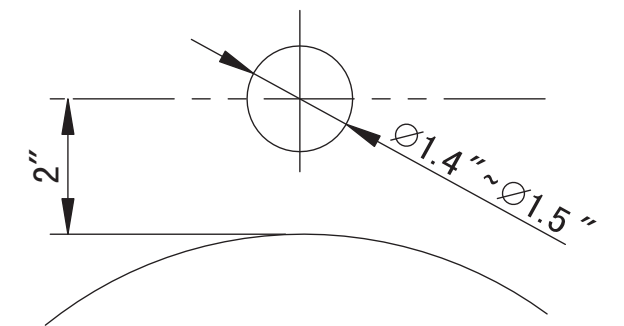

Check for leaks

Important
Tighten connection with two wrench to prevent damage to tube body. Be careful not to bend the stem as this will void the product warranty.

YPH56258