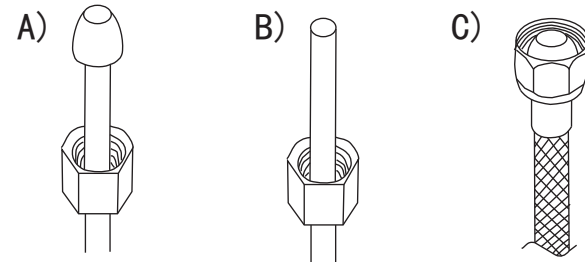

(A) 3/8" supply lines with coupling knots;
(B) 3/8" supply lines with interior connectors;
(C) 1/2" IPS faucet connector.

Procedures for Faucet Installation

Yosemite Home Décor always recommends that plumbing products be installed by a certified professional.