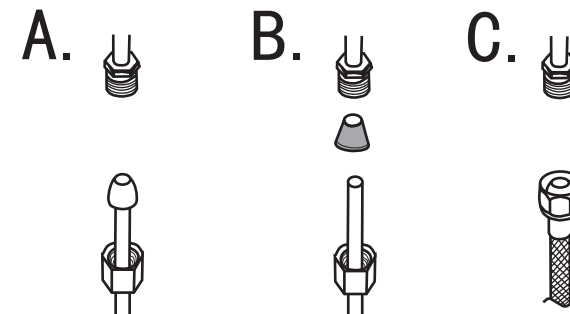

(A) 3/8" supply lines with coupling knots;
(B) 3/8" supply lines with interior connectors;
(C) 1/2" IPS faucet connector.

Procedures for Faucet Installation

Yosemite Home Décor always recommends that plumbing products be installed by a certified professional.

Important:

Remove the aerator and let both hot and cold water run for one minute. This will help clean any debris that might otherwise clog the system. Replace aerator.

Test system for leak.

Maintenance:.....

Configuration

Connect to water supply lines with either:
(A) 3/8" O. D. copper tubing (ball nose risers with the coupling nuts or;
(B) 3/8" copper tubing (no ball) with supplied tube head interior connector or;
(C) IPS faucet connectors (1/2").