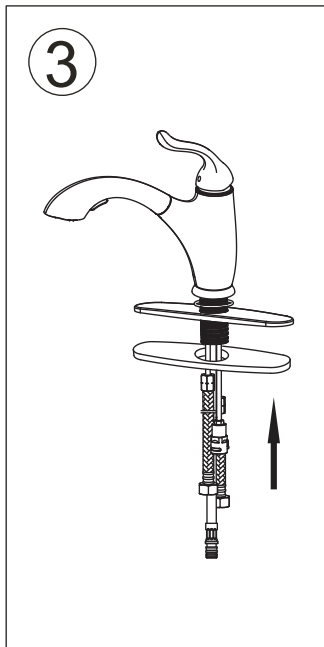

(A) 3/8" supply lines with coupling knots;
(B) 3/8" supply lines with interior connectors;
(C) 1/2" IPS faucet connector.

Procedures for Faucet Installation

Yosemite Home Décor always recommends that plumbing products be installed by a certified professional.

Configuration

Connect to water supply lines with either:
(A) 3/8" O. D. copper tubing (ball nose risers with the coupling nuts or;
(B) 3/8" copper tubing (no ball) with supplied tube head interior connector or;
(C) IPS faucet connectors (1/2").

Check for leaks

Important
Tighten connection with two wrench to prevent damage to tube body. Be careful not to bend the stem as this will void the product warranty.

YPH56258

Installation

YPH56U58

Maintenance

If there is splash or low flow rate, please replace the spray.

If faucet leaks from the handle or drips from spout, please replace cartridge following the following steps: