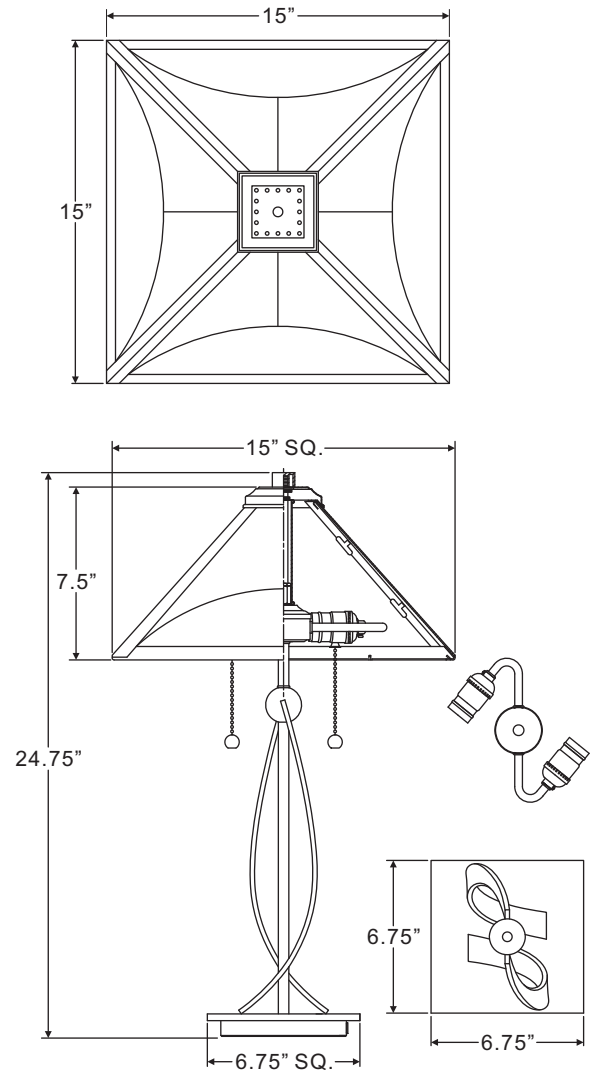

Disconnect fixture from power source before replacing bulbs. Make sure bulbs are given sufficient time to cool before removal.

- A. Thread the Socket Assembly onto the top center of the Base and hand tighten until snug.
- B. Thread the hex nut end of the Nipple with Hex Nut into the hex coupling on the top center of the Socket Assembly. By using the pliers, thread the hex nut against the hex coupling and hand tighten until snug.
- C. Place the Spacer Tube and the Check Ring over the top end of the Nipple and secure with the Small Knurled Nut. Hand tighten until snug.
- D. Thread the Big Knurled Nut onto the top end of the Stem and adjust it to proper location for rest components. Place the Flat Washer and the Shade over the Nipple and make sure the Shade is parallel with the Base. Secure with the Finial and hand tighten until snug.
- E. Insert bulbs onto sockets and screw snugly into place.

Your fixture is now assembled and ready to use. Enjoy!

MC2581T

NOTE: ALL DIMENSIONS ARE ROUNDED UP TO THE NEAREST 1/4"

Thank you for purchasing a Quoizel product.
Need assistance with parts or assembly? Call Quoizel customer service at 1-800-645-3184
or visit us on-line at www. quozel. com