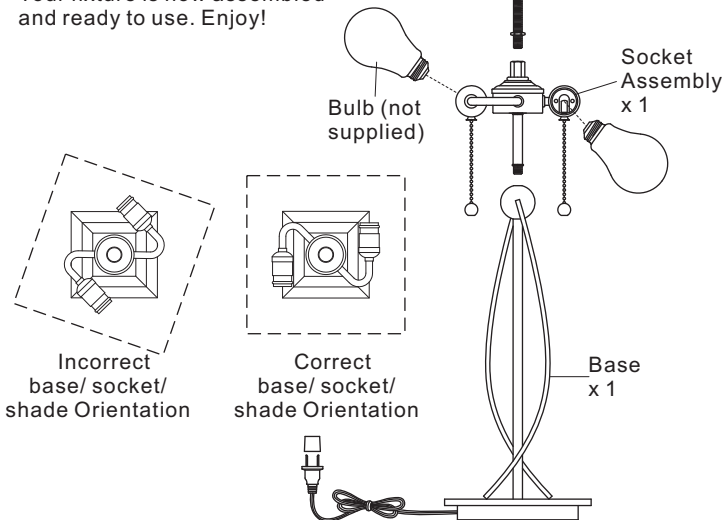

⚠ Warnings and Cautions

Turn off electricity at circuit breaker or main fuse box before installation. Consult a licensed electrician if in doubt.

These instructions are provided for your safety. It is very important you read them completely before installing the fixture. We strongly recommend that a licensed, professional electrician perform the installation.

Disconnect fixture from power source before replacing bulbs. Make sure bulbs are given sufficient time to cool before removal.

- A. Thread the Socket Assembly onto the top center of the Base and hand tighten until snug.
- B. Thread the hex nut end of the Nipple with Hex Nut into the hex coupling on the top center of the Socket Assembly. By using the pliers, thread the hex nut against the hex coupling and hand tighten until snug.
- C. Place the Spacer Tube and the Check Ring over the top end of the Nipple and secure with the Small Knurled Nut. Hand tighten until snug.
- D. Thread the Big Knurled Nut onto the top end of the Stem and adjust it to proper location for rest components. Place the Flat Washer and the Shade over the Nipple and make sure the Shade is parallel with the Base. Secure with the Finial and hand tighten until snug.
- E. Insert bulbs onto sockets and screw snugly into place.

Your fixture is now assembled and ready to use. Enjoy!

MC2581T