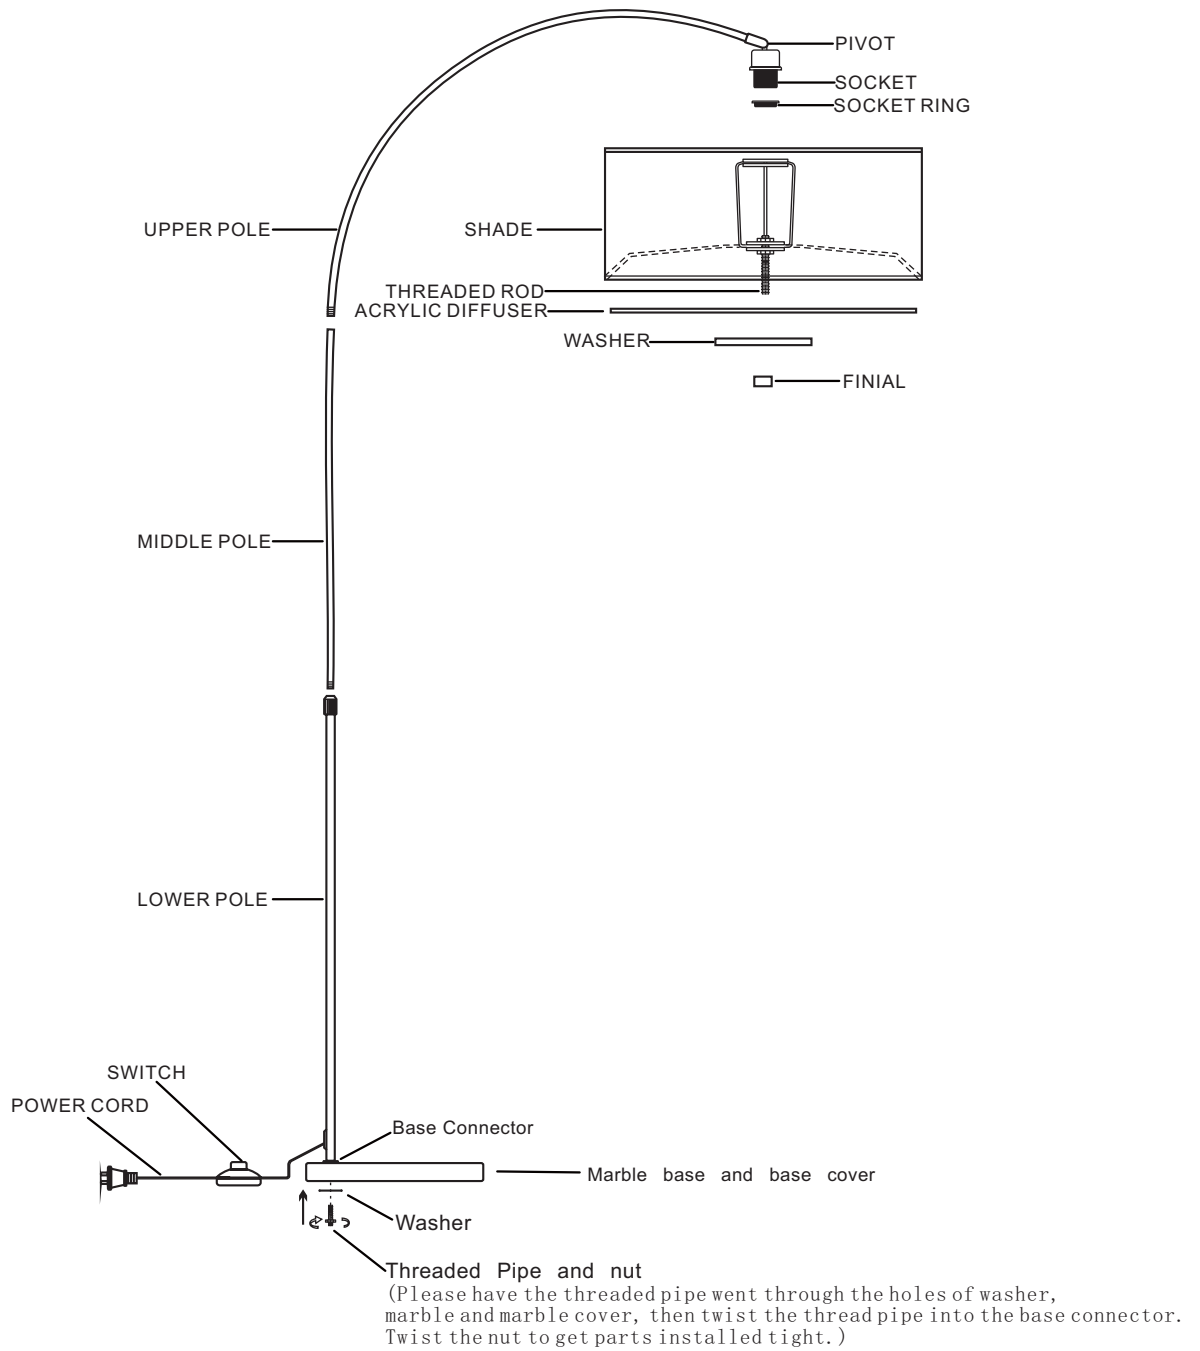

MODEL NO: PFL128 SERIES
FLOOR LAMP
(NO BULBS INCLUDED)

INSTALLATION:

Imported by: Yosemite Home Decor. Address: 4250 West Shaw Avenue Fresno, CA 93722
Telephone: 1-800-305-9872 Fax: 559-276-8738