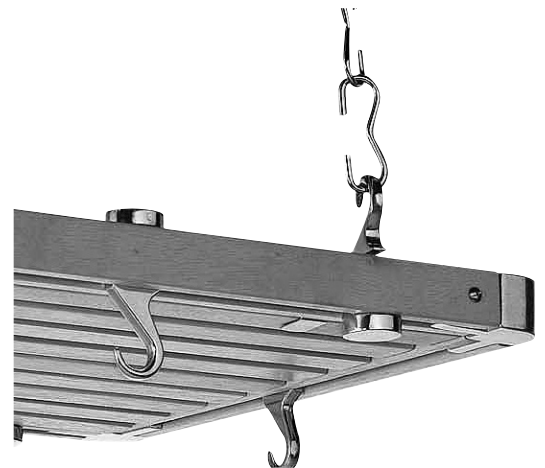

Assembly:

To install, you will need the following:

- Pencil and tape measure
- Phillips head screw driver if needed and pliers.
- Electric drill with assorted bits

Parts:

- Main unit (See Photo – A)
- Package of ceiling hooks (See Photo – B)
- PR-41207 pan hooks used in corners for mounting (See Photo – C)
- 4 of the supplied pan hooks are used in corners for hanging the rack to links
- 4 packs of PR-41202 hanging links, pan hooks PR-41207 and swivel pan hooks PR-41213

Mounting Directions:

Determine where ceiling joist (beams, studs) are located. Place ceiling hooks so that the hanging links will hang straight down from the ceiling. It is important the ceiling hooks are secure within the joists so they will bear the weight of the rack and any cookware. Proper installation diagram (See Photo – D) on next page.

Additional links and hooks available. See www.prhousewares.com for a list of parts and e-tailers.

Photo A - Fully Assembled

Photo B - Ceiling Hooks

Photo C - Corners

Photo D - Proper Installation

Additional links and hooks available.
See www.prhousewares.com for a list
of parts and e-tailers.