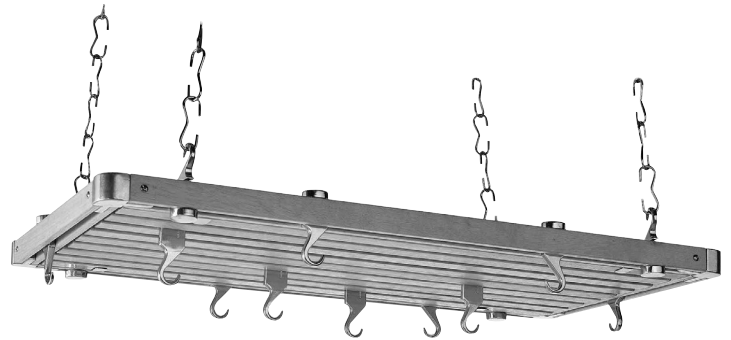

Assembly:

To install, you will need the following:

- Pencil and tape measure
- Phillips head screw driver if needed and pliers.
- Electric drill with assorted bits

Parts:

- Main unit (See Photo – A)
- Package of ceiling hooks (See Photo – B)
- PR-41207 pan hooks used in corners for mounting (See Photo – C)
- 4 of the supplied pan hooks are used in corners for hanging the rack to links
- 4 packs of PR-41202 hanging links, pan hooks PR-41207 and swivel pan hooks PR-41213

Mounting Directions:

Determine where ceiling joist (beams, studs) are located. Place ceiling hooks so that the hanging links will hang straight down from the ceiling. It is important the ceiling hooks are secure within the joists so they will bear the weight of the rack and any cookware. Proper installation diagram (See Photo – D) on next page.

Additional links and hooks available. See www.prhousewares.com for a list of parts and e-tailers.

Photo A - Fully Assembled

Photo B - Ceiling Hooks

Photo C - Corners

Photo D - Proper Installation

Additional links and hooks available.
See www.prhousewares.com for a list
of parts and e-tailers.