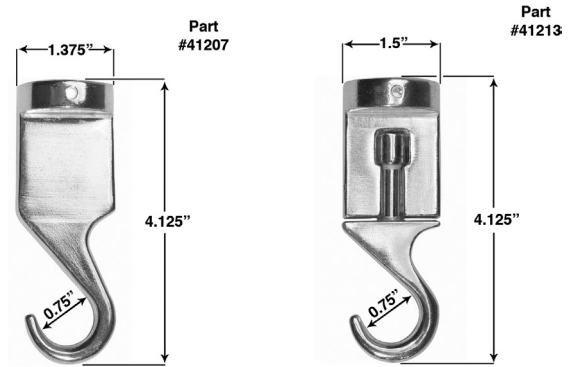

Assembly:

To install, you will need the following:

- Pencil and tape measure
- Phillips head screw driver if needed and pliers.
- Electric drill with assorted bits

Parts:

- Main unit (See Photo – A)
- Package of ceiling hooks (See Photo – B)
- PR-41207 pan hooks used in corners for mounting (See Photo – C)
- 4 of the supplied pan hooks are used in corners for hanging the rack to links
- 4 packs of PR-41202 hanging links, pan hooks PR-41207 and swivel pan hooks PR-41213

Mounting Directions:

Determine where ceiling joist (beams, studs) are located. Place ceiling hooks so that the hanging links will hang straight down from the ceiling. It is important the ceiling hooks are secure within the joists so they will bear the weight of the rack and any cookware. Proper installation diagram (See Photo – D) on next page.

Additional links and hooks available. See www.prhousewares.com for a list of parts and e-tailers.

Photo A - Fully Assembled

Photo B - Ceiling Hooks

Photo C - Corners

Photo D - Proper Installation

Additional links and hooks available.
See www.prhousewares.com for a list
of parts and e-tailers.