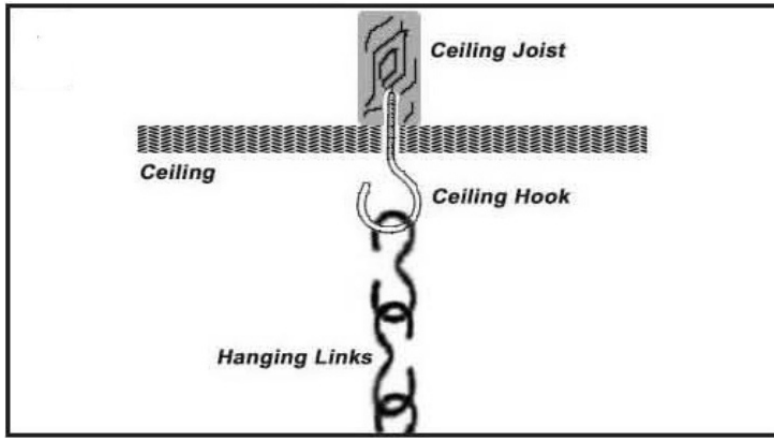

Assembly:

To install, you will need the following:

- Pencil and tape measure
- Phillips head screw driver if needed and pliers.
- Electric drill with assorted bits

Parts:

- Main unit (See Photo – A)
- Package of ceiling hooks (See Photo – B)
- PR-41207 pan hooks used in corners for mounting (See Photo – C)
- 4 of the supplied pan hooks are used in corners for hanging the rack to links
- 4 packs of PR-41202 hanging links, pan hooks PR-41207 and swivel pan hooks PR-41213

Mounting Directions:

Determine where ceiling joist (beams, studs) are located. Place ceiling hooks so that the hanging links will hang straight down from the ceiling. It is important the ceiling hooks are secure within the joists so they will bear the weight of the rack and any cookware. Proper installation diagram (See Photo – D) on next page.

Additional links and hooks available. See www.prhousewares.com for a list of parts and e-tailers.

Photo A - Fully Assembled

Photo B - Ceiling Hooks

Photo C - Corners

Photo D - Proper Installation

Additional links and hooks available.
See www.prhousewares.com for a list
of parts and e-tailers.