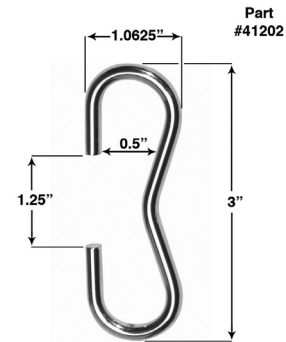

Assembly:

To install, you will need the following:

- Pencil and tape measure
- Phillips head screw driver if needed and pliers.
- Electric drill with assorted bits

Parts:

- Main unit (See Photo – A)
- Package of ceiling hooks (See Photo – B)
- PR-41207 pan hooks used in corners for mounting (See Photo – C)
- 4 of the supplied pan hooks are used in corners for hanging the rack to links
- 4 packs of PR-41202 hanging links, pan hooks PR-41207 and swivel pan hooks PR-41213

Mounting Directions:

Determine where ceiling joist (beams, studs) are located. Place ceiling hooks so that the hanging links will hang straight down from the ceiling. It is important the ceiling hooks are secure within the joists so they will bear the weight of the rack and any cookware. Proper installation diagram (See Photo – D) on next page.

Additional links and hooks available. See www.prhousewares.com for a list of parts and e-tailers.

Photo A - Fully Assembled

Photo B - Ceiling Hooks

Photo C - Corners

Photo D - Proper Installation

Additional links and hooks available.
See www.prhousewares.com for a list
of parts and e-tailers.