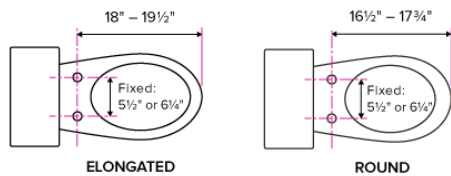

LumaWarm Toilet Fit Information

The LumaWarm heated toilet seat fits all standard Round and Elongated toilet bowls. Use the diagram above to measure your toilet to see if you have the Round or Elongated size bowl.

The measurement between the 2 bolt holes (bolt spread) **must** be the standard US size of 5-1/2 inches or the European size of 6-1/4 inches for the LumaWarm seat to mount properly.