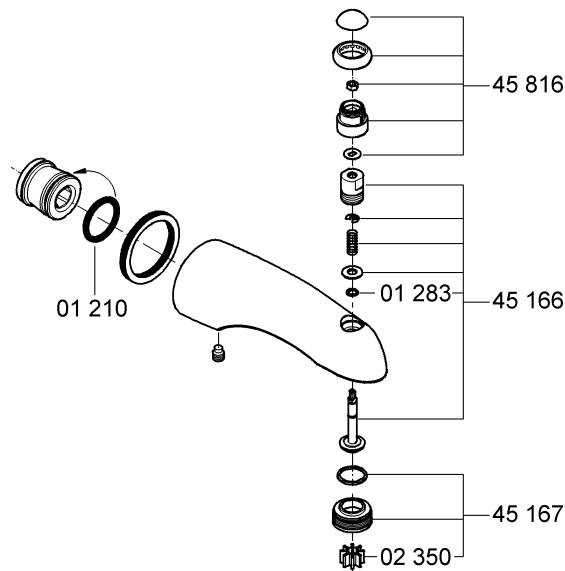

WATER TECHNOLOGY

13 628

95.385.231/ÄM 22 208/08.02

GROHE

WATER TECHNOLOGY