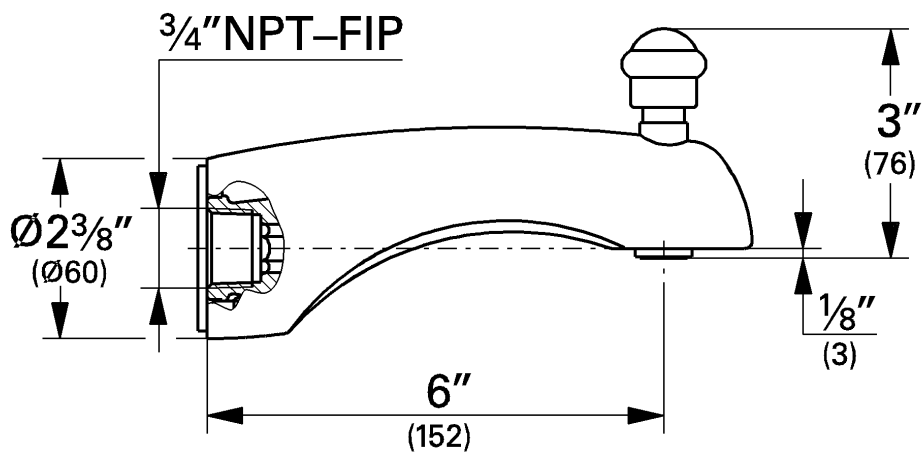

WATER TECHNOLOGY

13 628

95.385.231/ÄM 22 208/08.02

GROHE

WATER TECHNOLOGY