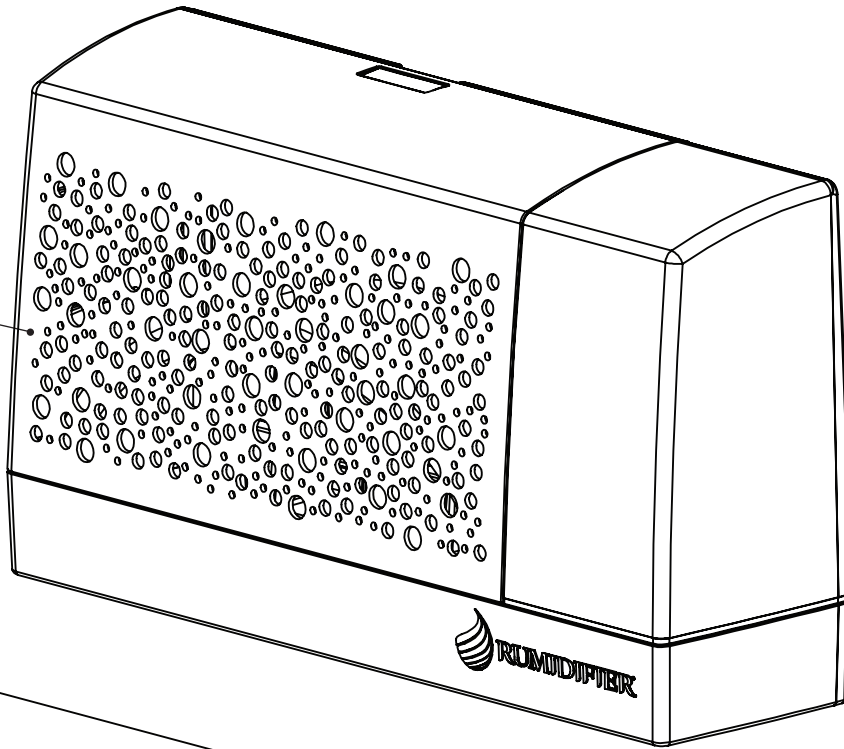

Wall Vent Room Humidifier

Image 1

FRONT GRILL

Image 2

ITEM NO.	DESCRIPTION	QTY.
1	WALL MOUNT PLATE	1
2	WATER TRAY	1
3	FRONT GRILL	1
4	WICK FILTER	1
5	WATER BOTTLE	1
6	WATER BOTTLE CAP	1
7	VAPORIZER	1

Image 3

Step 1: Install the wall plate to the wall vent using plastic drywall plugs and screws. It is not necessary to use all the screw holes.

Image 4

Step 2: Insert the tray to the wall plate in an angle.

Image 5

Step 3: Install the grille after installing the filter. Insert the tabs (A) first. Press and secure with tab (B).