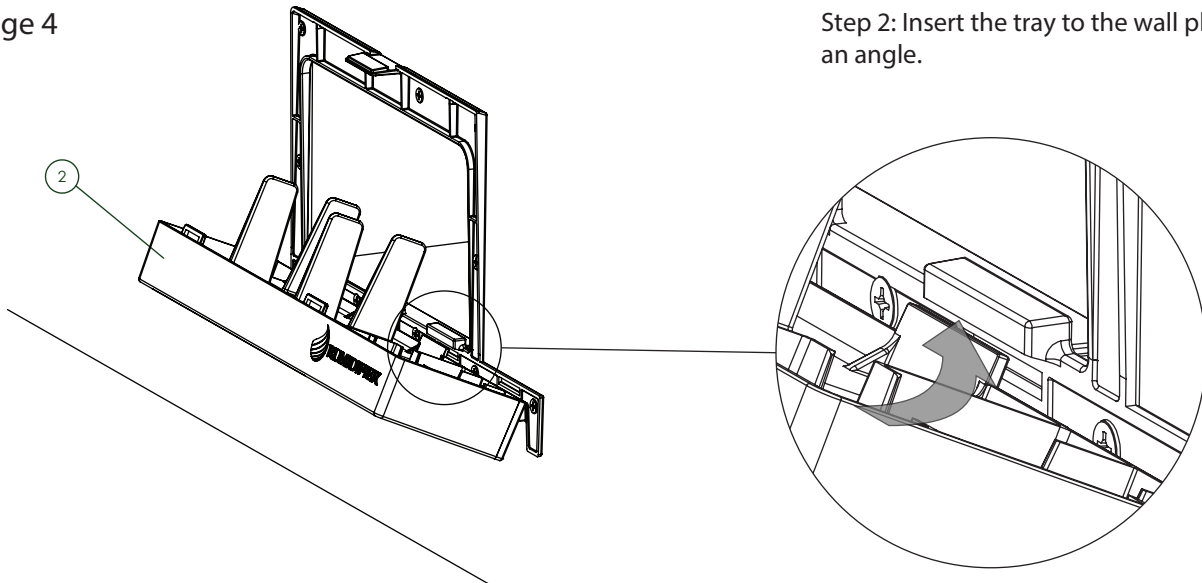

Wall Vent Room Humidifier

Image 1

FRONT GRILL

Image 2

ITEM NO.	DESCRIPTION	QTY.
1	WALL MOUNT PLATE	1
2	WATER TRAY	1
3	FRONT GRILL	1
4	WICK FILTER	1
5	WATER BOTTLE	1
6	WATER BOTTLE CAP	1
7	VAPORIZER	1

Image 3

Step 1: Install the wall plate to the wall vent using plastic drywall plugs and screws. It is not necessary to use all the screw holes.

Image 4

Step 2: Insert the tray to the wall plate in an angle.

Image 5

Step 3: Install the grille after installing the filter. Insert the tabs (A) first. Press and secure with tab (B).