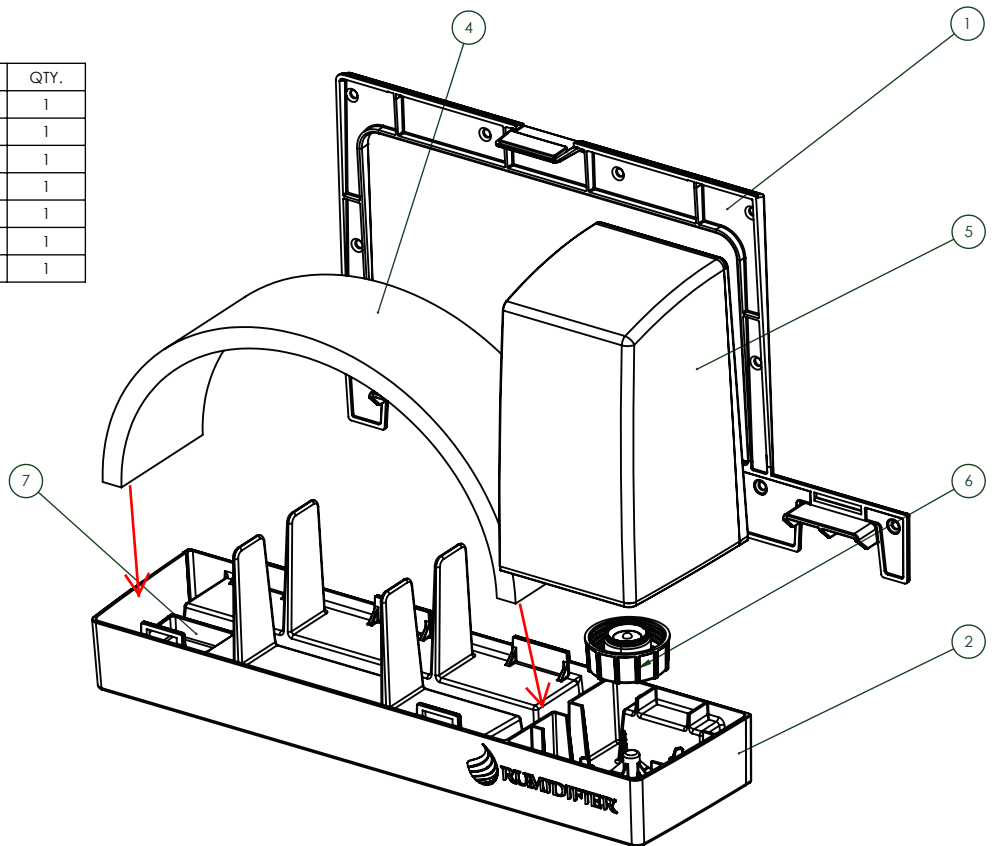

Wall Vent Room Humidifier

Image 1

FRONT GRILL

Image 2

ITEM NO.	DESCRIPTION	QTY.
1	WALL MOUNT PLATE	1
2	WATER TRAY	1
3	FRONT GRILL	1
4	WICK FILTER	1
5	WATER BOTTLE	1
6	WATER BOTTLE CAP	1
7	VAPORIZER	1

Image 3

Step 1: Install the wall plate to the wall vent using plastic drywall plugs and screws. It is not necessary to use all the screw holes.

Image 4

Step 2: Insert the tray to the wall plate in an angle.

Image 5

Step 3: Install the grille after installing the filter. Insert the tabs (A) first. Press and secure with tab (B).