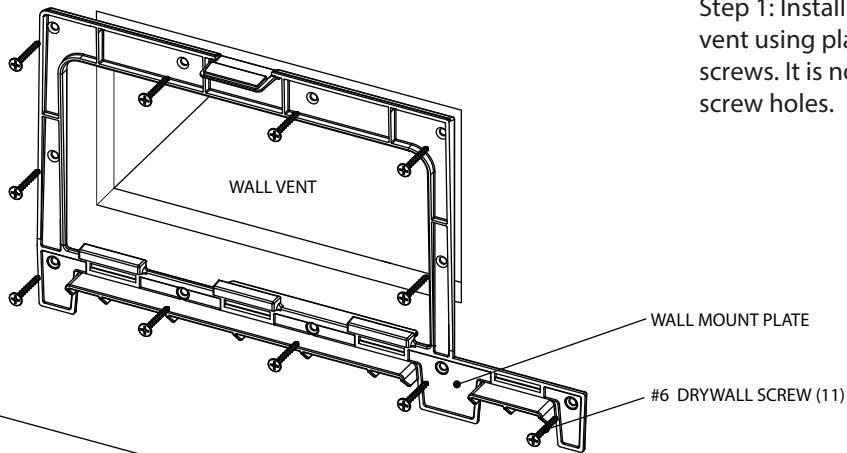

Wall Vent Room Humidifier

Image 1

FRONT GRILL

Image 2

ITEM NO.	DESCRIPTION	QTY.
1	WALL MOUNT PLATE	1
2	WATER TRAY	1
3	FRONT GRILL	1
4	WICK FILTER	1
5	WATER BOTTLE	1
6	WATER BOTTLE CAP	1
7	VAPORIZER	1

Image 3

Step 1: Install the wall plate to the wall vent using plastic drywall plugs and screws. It is not necessary to use all the screw holes.

Image 4

Step 2: Insert the tray to the wall plate in an angle.

Image 5

Step 3: Install the grille after installing the filter. Insert the tabs (A) first. Press and secure with tab (B).