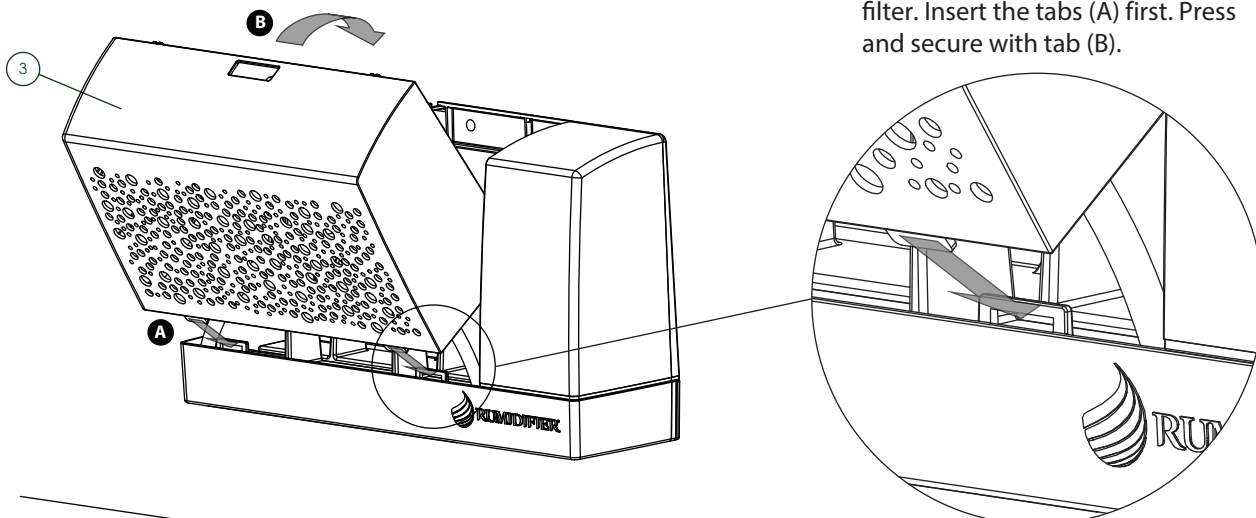

Wall Vent Room Humidifier

Image 1

FRONT GRILL

Image 2

ITEM NO.	DESCRIPTION	QTY.
1	WALL MOUNT PLATE	1
2	WATER TRAY	1
3	FRONT GRILL	1
4	WICK FILTER	1
5	WATER BOTTLE	1
6	WATER BOTTLE CAP	1
7	VAPORIZER	1

Image 3

Step 1: Install the wall plate to the wall vent using plastic drywall plugs and screws. It is not necessary to use all the screw holes.

Image 4

Step 2: Insert the tray to the wall plate in an angle.

Image 5

Step 3: Install the grille after installing the filter. Insert the tabs (A) first. Press and secure with tab (B).